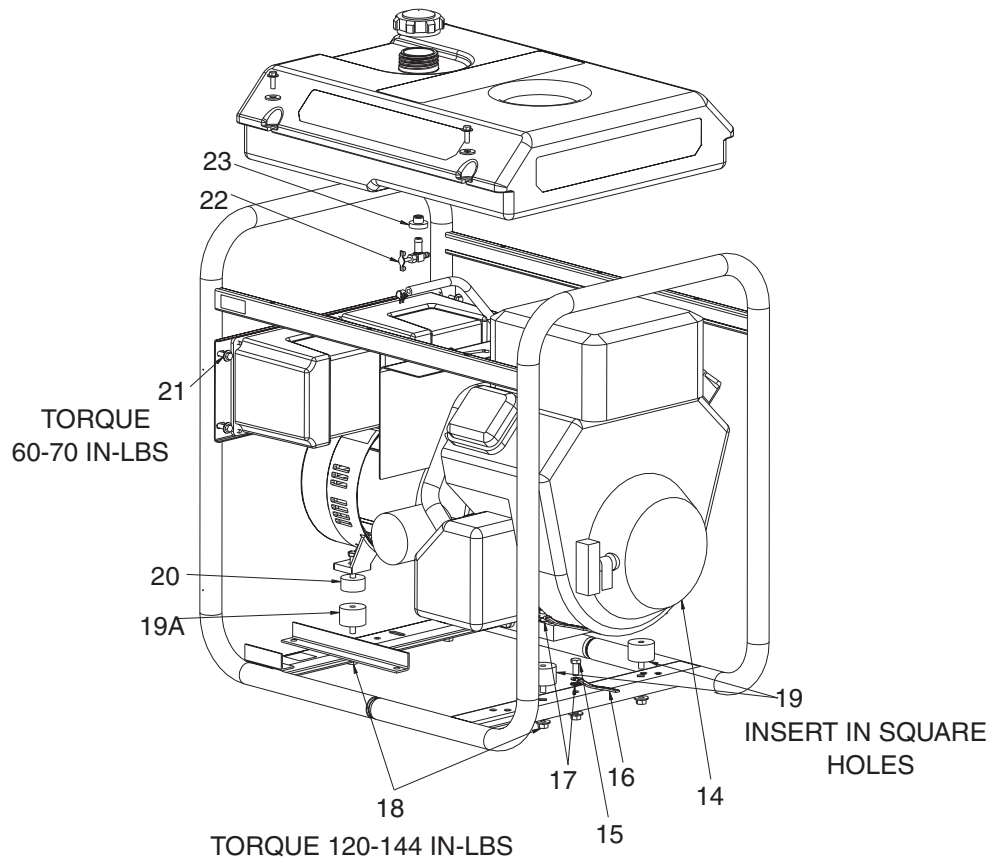

GBV7000-3 /GBV7000-4/GBV7010-2

KEY NO.

KEY NO.	DESCRIPTION	PART NUMBER
1	FUEL TANK SCREWS	91895680
2	FUEL TANK	GS-0795
3	FUEL CAP	GS-0443
4	HEAT SHIELD	GS-0271
5	FRAME ASSEMBLY	Z-GS-0438 (GBV7000-3/GBV7000-4) Z-GS-0468 (GBV7010-2)
6	END COVER	GS-0077
7	SCREW #10-24 x 1	SSF-553-1
8	FUEL HOSE	Z-GS-0225
9	FUEL LINE CLAMP	GS-0227
10	SCREW 5/16-18 UNC x 1.75	SSF-605
11	SCREW #10-32 x 1/2	GS-0107
12	GROUND LUG	GS-0117
13	SCREW 5/16-18UNC 2A	95829230
39	WASHER	SSN-632

GBV7000-3/GBV7000-4/GBV7010-2 (cont'd)

KEY NO.	DESCRIPTION	PART NUMBER
14	ENGINE (model# 294447-1042-E1)	-----
15	SCREW 5/16-18 x 3/4	SS-12-CD
16	GROUND STRAP	GS-0118
17	LOCK WASHER	SSN-1619-ZN
18	LOCK NUT 5/16-18	SSF-8150
19	ISOLATOR	GS-0033
19A	ISOLATOR	GS-0033
20	REAR ISOLATOR SPACER	GS-0492
21	SCREW 1/4-20 x 3/4	91895680
22	DRAINCOCK	GS-0437
23	DRAINCOCK GROMMET	GS-0446

GBV7000-3/GBV7000-4/GBV7010-2 (cont'd)

KEY NO.	DESCRIPTION	PART NUMBER
24	DRIVE END ADAPTER	GS-0076
25	LOCK WASHER 3/8	SSN-619
26	CAP SCREW 3/8-16 x 1	SSF-577
27	ROTOR ASSEMBLY	GS-0571
28	STATOR THRU BOLT	GS-0273
29	STATOR ASSEMBLY	GS-0572
30	WASHER 11/16OD x 11/32	SS-6506-CD
31	NUT 5/16-24	SSF-576
32	ROTOR THRU BOLT	GS-0274
33	BEARING SUPPORT	Z-GS-0861
34	HEX NUT 1/4-20	SSF-575
35	CAPACITOR	GS-0573
		(GBV7000-3, GBV7010-2) / GS-0592 (GBV7000-4)
36	CAPACITOR BRACKET	GS-0487
37	SCREW 10-32	SSF-553-1
 <u>ITEM NOT SHOWN</u>		
	*DIODES	GS-0082
	O-RING (included in GS-0861)	GS-0862

*Refer to Page 4 in the Generator Repair Section for further **diode** information.

GBV7000-3/GBV7000-4/GBV7010-2 (cont'd)

KEY

<u>NO.</u>	<u>DESCRIPTION</u>	<u>PART NUMBER</u>
38	120V DUPL. RECEPTACLE	GS-0019
39	3 PRONG TWISTLOCK	GS-0021
40	4 PRONG TWISTLOCK	GS-0455
41	CIRCUIT BREAKER	Z-GS-0026
42	FULL POWER SWITCH	GS-0045
43	ON/OFF(ON/OFF/START)	GS-0046