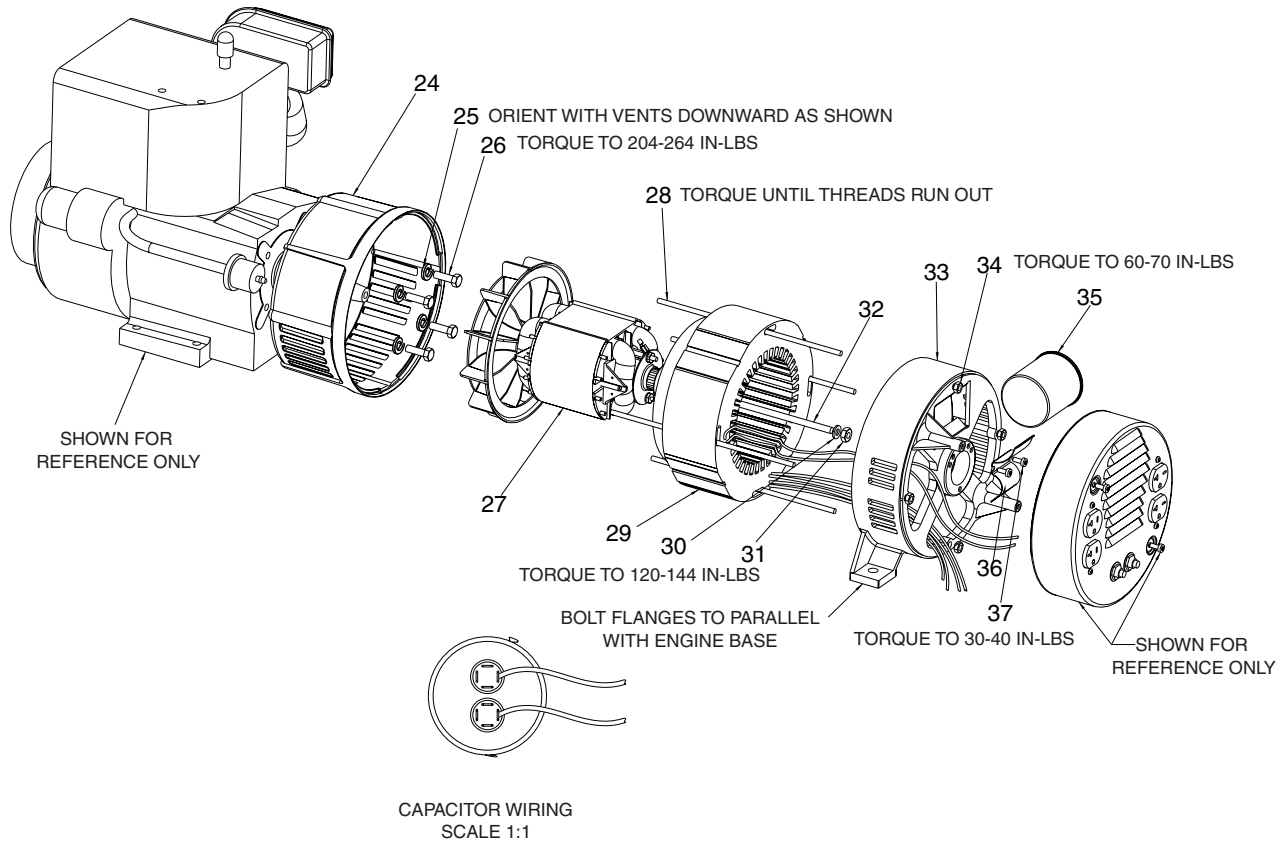

GBV7000-3 /GBV7000-4/GBV7010-2

KEY NO.

KEY NO.	DESCRIPTION	PART NUMBER
1	FUEL TANK SCREWS	91895680
2	FUEL TANK	GS-0795
3	FUEL CAP	GS-0443
4	HEAT SHIELD	GS-0271
5	FRAME ASSEMBLY	Z-GS-0438 (GBV7000-3/GBV7000-4) Z-GS-0468 (GBV7010-2)
6	END COVER	GS-0077
7	SCREW #10-24 x 1	SSF-553-1
8	FUEL HOSE	Z-GS-0225
9	FUEL LINE CLAMP	GS-0227
10	SCREW 5/16-18 UNC x 1.75	SSF-605
11	SCREW #10-32 x 1/2	GS-0107
12	GROUND LUG	GS-0117
13	SCREW 5/16-18UNC 2A	95829230
39	WASHER	SSN-632

GBV7000-3/GBV7000-4/GBV7010-2 (cont'd)

KEY NO.	DESCRIPTION	PART NUMBER
14	ENGINE (model# 294447-1042-E1)	-----
15	SCREW 5/16-18 x 3/4	SS-12-CD
16	GROUND STRAP	GS-0118
17	LOCK WASHER	SSN-1619-ZN
18	LOCK NUT 5/16-18	SSF-8150
19	ISOLATOR	GS-0033
19A	ISOLATOR	GS-0033
20	REAR ISOLATOR SPACER	GS-0492
21	SCREW 1/4-20 x 3/4	91895680
22	DRAINCOCK	GS-0437
23	DRAINCOCK GROMMET	GS-0446

GBV7000-3/GBV7000-4/GBV7010-2 (cont'd)

KEY NO.	DESCRIPTION	PART NUMBER
24	DRIVE END ADAPTER	GS-0076
25	LOCK WASHER 3/8	SSN-619
26	CAP SCREW 3/8-16 x 1	SSF-577
27	ROTOR ASSEMBLY	GS-0571
28	STATOR THRU BOLT	GS-0273
29	STATOR ASSEMBLY	GS-0572
30	WASHER 11/16OD x 11/32	SS-6506-CD
31	NUT 5/16-24	SSF-576
32	ROTOR THRU BOLT	GS-0274
33	BEARING SUPPORT	Z-GS-0861
34	HEX NUT 1/4-20	SSF-575
35	CAPACITOR	GS-0573
		(GBV7000-3, GBV7010-2) / GS-0592 (GBV7000-4)
36	CAPACITOR BRACKET	GS-0487
37	SCREW 10-32	SSF-553-1
 <u>ITEM NOT SHOWN</u>		
	*DIODES	GS-0082
	O-RING (included in GS-0861)	GS-0862

*Refer to Page 4 in the Generator Repair Section for further **diode** information.

GBV7000-3/GBV7000-4/GBV7010-2 (cont'd)

KEY

<u>NO.</u>	<u>DESCRIPTION</u>	<u>PART NUMBER</u>
38	120V DUPL. RECEPTACLE	GS-0019
39	3 PRONG TWISTLOCK	GS-0021
40	4 PRONG TWISTLOCK	GS-0455
41	CIRCUIT BREAKER	Z-GS-0026
42	FULL POWER SWITCH	GS-0045
43	ON/OFF(ON/OFF/START)	GS-0046