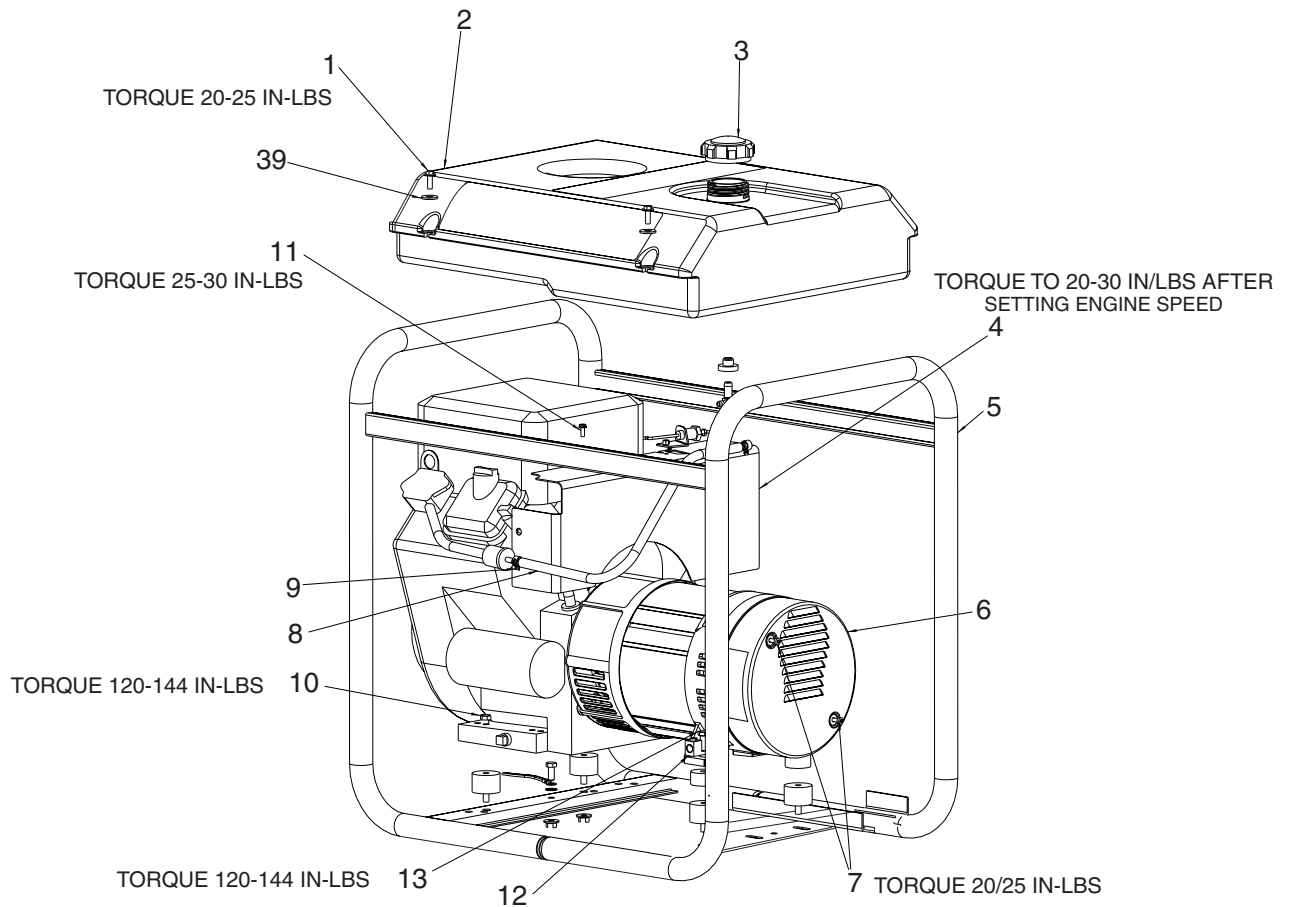

GBV7000-3 /GBV7000-4/GBV7010-2

KEY NO.

KEY NO.	DESCRIPTION	PART NUMBER
1	FUEL TANK SCREWS	91895680
2	FUEL TANK	GS-0795
3	FUEL CAP	GS-0443
4	HEAT SHIELD	GS-0271
5	FRAME ASSEMBLY	Z-GS-0438 (GBV7000-3/GBV7000-4) Z-GS-0468 (GBV7010-2)
6	END COVER	GS-0077
7	SCREW #10-24 x 1	SSF-553-1
8	FUEL HOSE	Z-GS-0225
9	FUEL LINE CLAMP	GS-0227
10	SCREW 5/16-18 UNC x 1.75	SSF-605
11	SCREW #10-32 x 1/2	GS-0107
12	GROUND LUG	GS-0117
13	SCREW 5/16-18UNC 2A	95829230
39	WASHER	SSN-632

GBV7000-3/GBV7000-4/GBV7010-2 (cont'd)

KEY NO.	DESCRIPTION	PART NUMBER
14	ENGINE (model# 294447-1042-E1)	-----
15	SCREW 5/16-18 x 3/4	SS-12-CD
16	GROUND STRAP	GS-0118
17	LOCK WASHER	SSN-1619-ZN
18	LOCK NUT 5/16-18	SSF-8150
19	ISOLATOR	GS-0033
19A	ISOLATOR	GS-0033
20	REAR ISOLATOR SPACER	GS-0492
21	SCREW 1/4-20 x 3/4	91895680
22	DRAINCOCK	GS-0437
23	DRAINCOCK GROMMET	GS-0446

GBV7000-3/GBV7000-4/GBV7010-2 (cont'd)

KEY NO.	DESCRIPTION	PART NUMBER
24	DRIVE END ADAPTER	GS-0076
25	LOCK WASHER 3/8	SSN-619
26	CAP SCREW 3/8-16 x 1	SSF-577
27	ROTOR ASSEMBLY	GS-0571
28	STATOR THRU BOLT	GS-0273
29	STATOR ASSEMBLY	GS-0572
30	WASHER 11/16OD x 11/32	SS-6506-CD
31	NUT 5/16-24	SSF-576
32	ROTOR THRU BOLT	GS-0274
33	BEARING SUPPORT	Z-GS-0861
34	HEX NUT 1/4-20	SSF-575
35	CAPACITOR	GS-0573
		(GBV7000-3, GBV7010-2) / GS-0592 (GBV7000-4)
36	CAPACITOR BRACKET	GS-0487
37	SCREW 10-32	SSF-553-1
 <u>ITEM NOT SHOWN</u>		
	*DIODES	GS-0082
	O-RING (included in GS-0861)	GS-0862

*Refer to Page 4 in the Generator Repair Section for further **diode** information.

GBV7000-3/GBV7000-4/GBV7010-2 (cont'd)

KEY

<u>NO.</u>	<u>DESCRIPTION</u>	<u>PART NUMBER</u>
38	120V DUPL. RECEPTACLE	GS-0019
39	3 PRONG TWISTLOCK	GS-0021
40	4 PRONG TWISTLOCK	GS-0455
41	CIRCUIT BREAKER	Z-GS-0026
42	FULL POWER SWITCH	GS-0045
43	ON/OFF(ON/OFF/START)	GS-0046