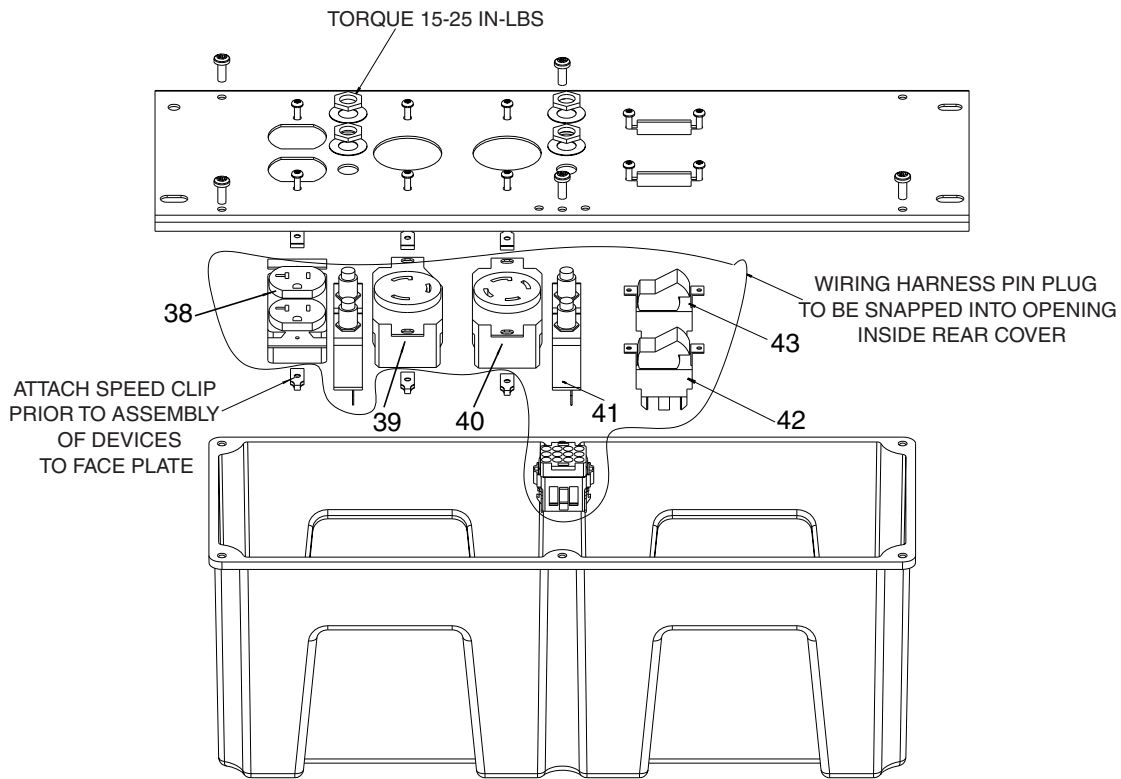

GBV7000-3 /GBV7000-4/GBV7010-2

KEY NO.

KEY NO.	DESCRIPTION	PART NUMBER
1	FUEL TANK SCREWS	91895680
2	FUEL TANK	GS-0795
3	FUEL CAP	GS-0443
4	HEAT SHIELD	GS-0271
5	FRAME ASSEMBLY	Z-GS-0438 (GBV7000-3/GBV7000-4) Z-GS-0468 (GBV7010-2)
6	END COVER	GS-0077
7	SCREW #10-24 x 1	SSF-553-1
8	FUEL HOSE	Z-GS-0225
9	FUEL LINE CLAMP	GS-0227
10	SCREW 5/16-18 UNC x 1.75	SSF-605
11	SCREW #10-32 x 1/2	GS-0107
12	GROUND LUG	GS-0117
13	SCREW 5/16-18UNC 2A	95829230
39	WASHER	SSN-632

GBV7000-3/GBV7000-4/GBV7010-2 (cont'd)

KEY NO.	DESCRIPTION	PART NUMBER
14	ENGINE (model# 294447-1042-E1)	-----
15	SCREW 5/16-18 x 3/4	SS-12-CD
16	GROUND STRAP	GS-0118
17	LOCK WASHER	SSN-1619-ZN
18	LOCK NUT 5/16-18	SSF-8150
19	ISOLATOR	GS-0033
19A	ISOLATOR	GS-0033
20	REAR ISOLATOR SPACER	GS-0492
21	SCREW 1/4-20 x 3/4	91895680
22	DRAINCOCK	GS-0437
23	DRAINCOCK GROMMET	GS-0446

GBV7000-3/GBV7000-4/GBV7010-2 (cont'd)

KEY NO.	DESCRIPTION	PART NUMBER
24	DRIVE END ADAPTER	GS-0076
25	LOCK WASHER 3/8	SSN-619
26	CAP SCREW 3/8-16 x 1	SSF-577
27	ROTOR ASSEMBLY	GS-0571
28	STATOR THRU BOLT	GS-0273
29	STATOR ASSEMBLY	GS-0572
30	WASHER 11/16OD x 11/32	SS-6506-CD
31	NUT 5/16-24	SSF-576
32	ROTOR THRU BOLT	GS-0274
33	BEARING SUPPORT	Z-GS-0861
34	HEX NUT 1/4-20	SSF-575
35	CAPACITOR	GS-0573
		(GBV7000-3, GBV7010-2) / GS-0592 (GBV7000-4)
36	CAPACITOR BRACKET	GS-0487
37	SCREW 10-32	SSF-553-1
 <u>ITEM NOT SHOWN</u>		
	*DIODES	GS-0082
	O-RING (included in GS-0861)	GS-0862

*Refer to Page 4 in the Generator Repair Section for further **diode** information.

GBV7000-3/GBV7000-4/GBV7010-2 (cont'd)

KEY

<u>NO.</u>	<u>DESCRIPTION</u>	<u>PART NUMBER</u>
38	120V DUPL. RECEPTACLE	GS-0019
39	3 PRONG TWISTLOCK	GS-0021
40	4 PRONG TWISTLOCK	GS-0455
41	CIRCUIT BREAKER	Z-GS-0026
42	FULL POWER SWITCH	GS-0045
43	ON/OFF(ON/OFF/START)	GS-0046