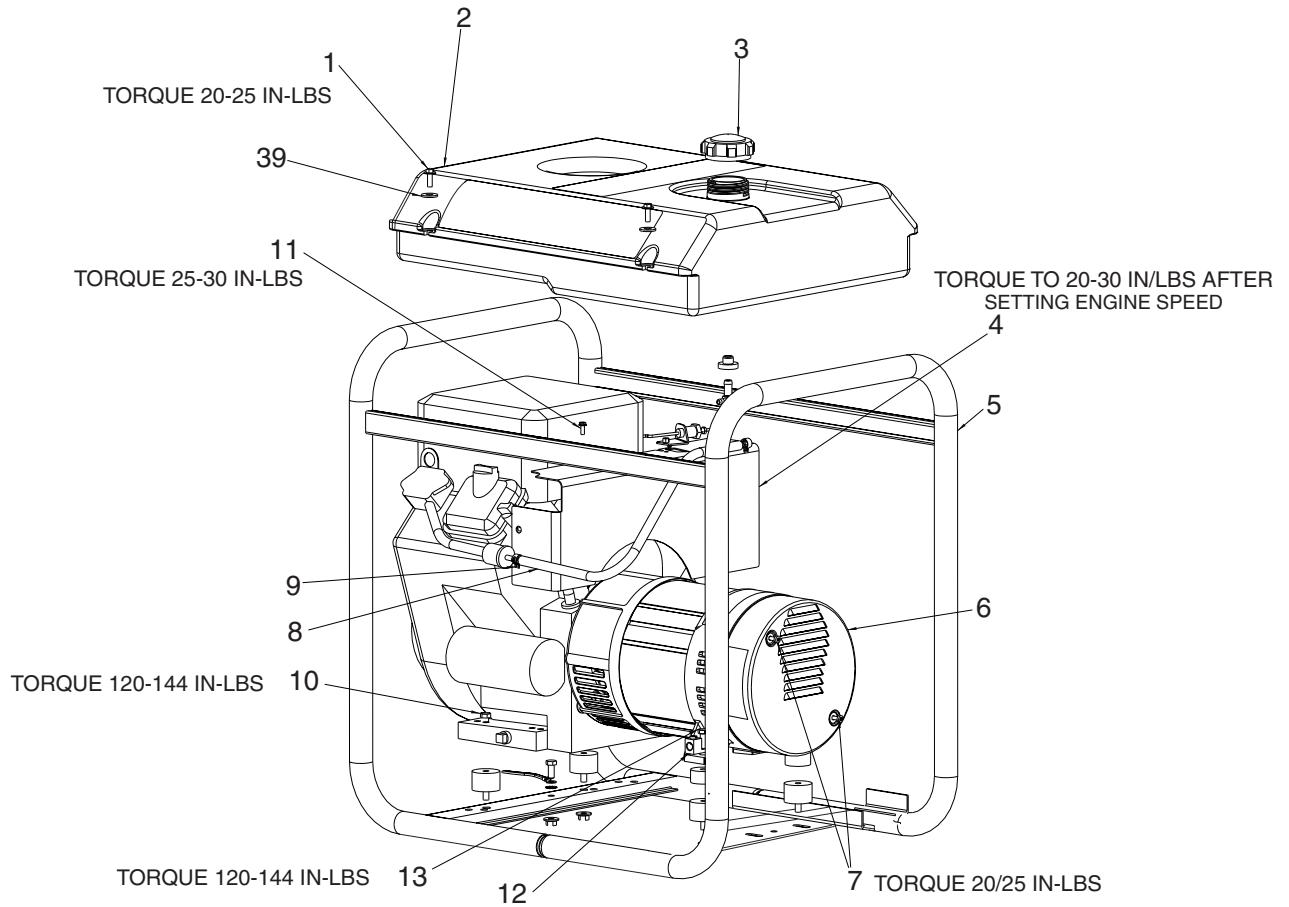

GBV7000

KEY NO.

DESCRIPTION

PART NUMBER

1	FUEL TANK SCREWS	SSF-990
2	FUEL TANK	GS-0027
3	FUEL CAP	GS-0028
4	HEAT SHIELD	GS-0271
5	FRAME ASSEMBLY	GS-0053
6	END COVER	GS-0077
7	SCREW #10-24 x 1	SSF-573
8	FUEL HOSE	GS-0225
9	FUEL LINE CLAMP	GS-0227
10	SCREW 5/16-18 UNC x 1.75	95829230
11	SCREW #10-32 x 1/2	GS-0107
12	GROUND LUG	GS-0117
13	SCREW 5/16-18UNC	95829230