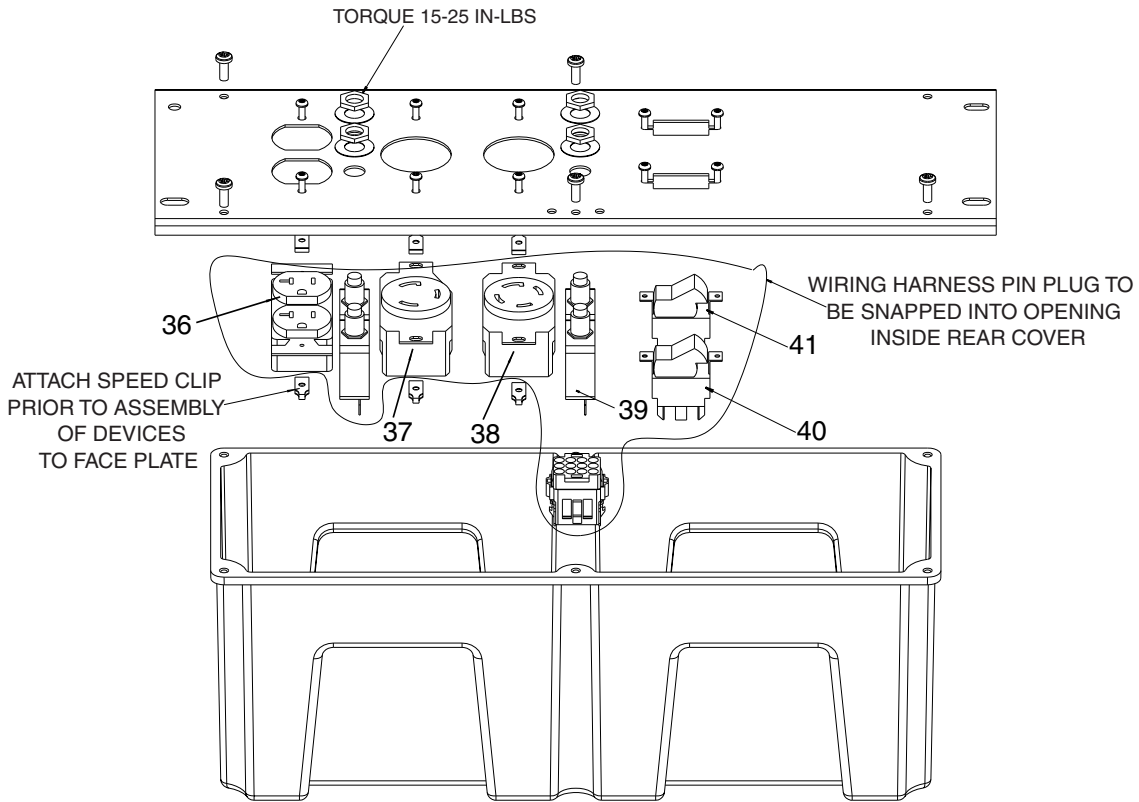

GBV7000 (cont'd)

KEY

<u>NO.</u>	<u>DESCRIPTION</u>	<u>PART NUMBER</u>
36	120V DUPL. RECEPTACLE	GS-0019
37	3 PRONG TWISTLOCK	GS-0021
38	3 PRONG TWISTLOCK	GS-0023
39	CIRCUIT BREAKER	GS-0026
40	FULL POWER SWITCH	GS-0045
41	ON/OFF(ON/OFF/START)	GS-0046

Not Shown

MG-GENMAN-F	Operator Manual
GEN-7000	Parts Manual
GS-0450	Engine Manual