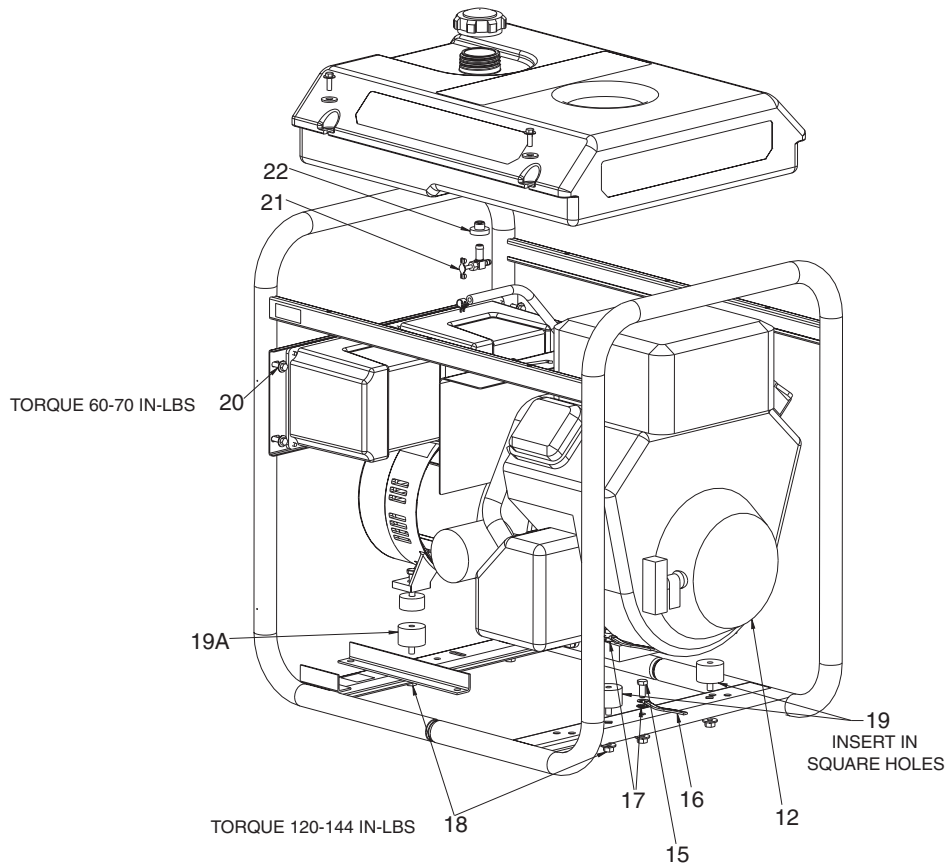

## GBV7000 (cont'd)

<b>KEY NO.</b>	<b>DESCRIPTION</b>	<b>PART NUMBER</b>
14	ENGINE (model# 294447-1042-E1)	-
15	SCREW 5/16-18 x 3/4	SS-12-CD
16	GROUND STRAP	GS-0118
17	LOCK WASHER	SSN-1619-ZN
18	LOCK NUT 5/16-18	SSF-8150
19	ISOLATOR	GS-0036
19A	ISOLATOR	GS-0033
20	SCREW 1/4-20 x 1/2	SSF-585
21	DRAINCOCK	GS-0437
22	DRAINCOCK GROMMET	GS-0446