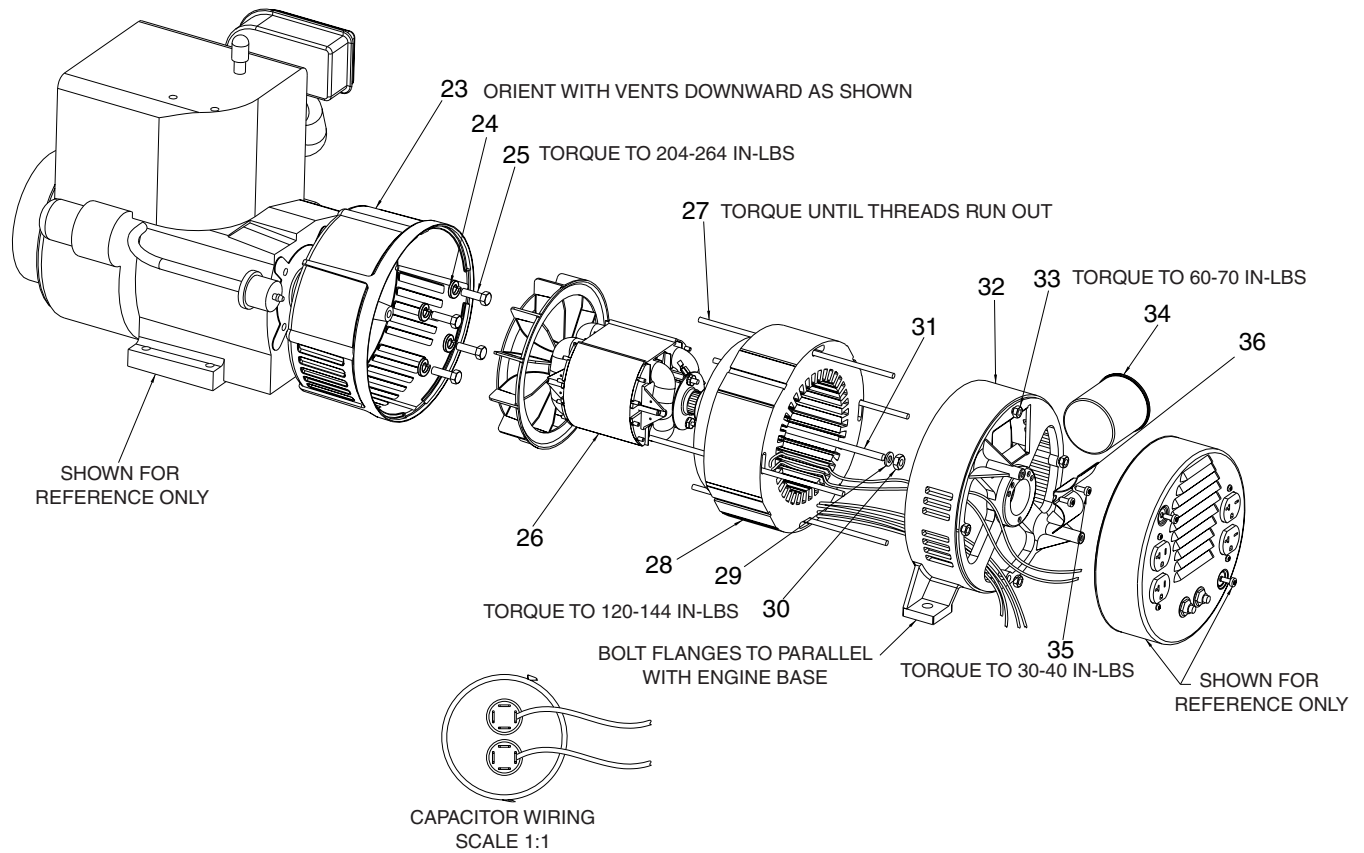

GBV7000 (cont'd)

KEY

KEY NO.	DESCRIPTION	PART NUMBER
23	DRIVE END ADAPTER	GS-0076
24	LOCK WASHER 3/8	SSN-619
25	CAP SCREW 3/8-16 x 1	SSF-577
26	ROTOR ASSEMBLY	GS-0571
27	STATOR THRU BOLT	GS-0273
28	STATOR ASSEMBLY	GS-0572
29	WASHER 11/16OD x 11/32	SS-6506-CD
30	NUT 5/16-24	SSF-576
31	ROTOR THRU BOLT	GS-0274
32	BEARING SUPPORT	GS-0861
33	HEX NUT 1/4-20	SSF-575
34	CAPACITOR	GS-0573
35	SCREW 10-32 X 1/2	GS-0107

ITEM NOT SHOWN

*DIODES	GS-0082
	GS-0081
CABLE TIE	GS-0105
BEARING COVER	GS-0106
O-RING (included in GS-0681)	GS-0862

*Refer to Page 4 in the Generator Repair Section for further **diode** information.