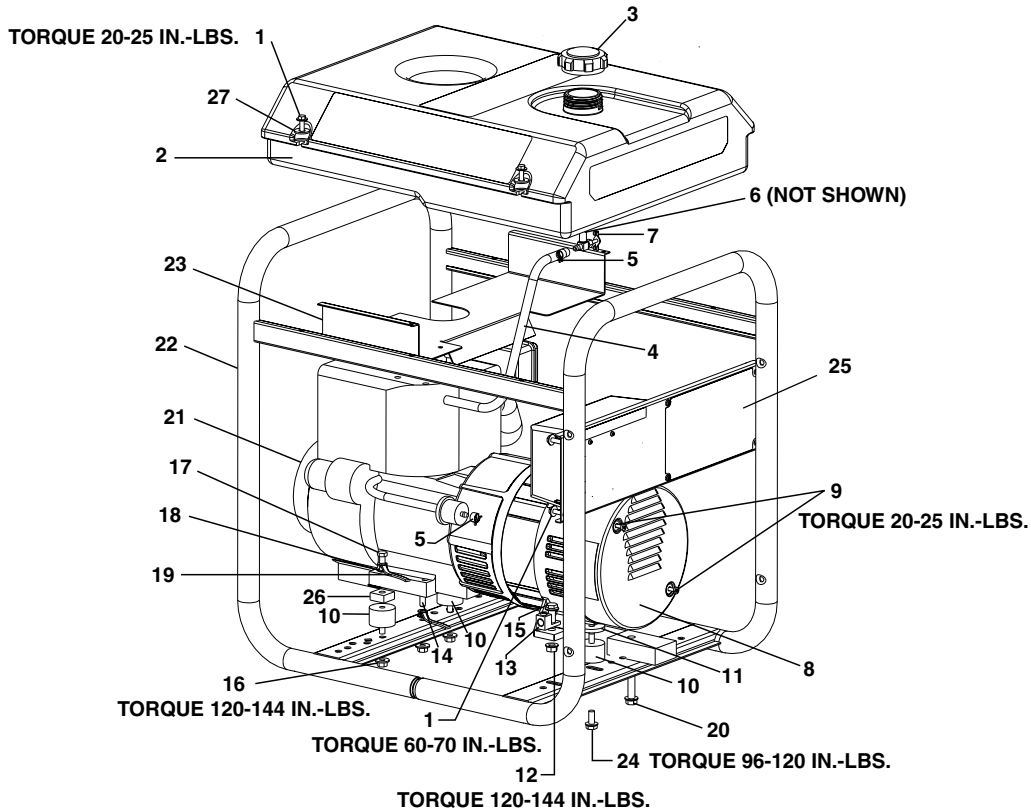

GT5000

KEY

KEY NO.	DESCRIPTION	PART NUMBER
1	FUEL TANK SCREWS	91895680
2	FUEL TANK	GS-0795
3	FUEL CAP	GS-0443
4	FUEL HOSE	GS-0225
5	FUEL LINE CLAMP	GS-0227
6	DRAINCOCK GROMMET	GS-0446
7	TANK DRAINCOCK	GS-0437
8	ENDCOVER	GS-0077
9	SCREW #10-24 x 9/16	SSF-553
10	ISOLATOR	GS-0033
11	WASHER 3/8	SSN-1014-ZN
12	LOCK NUT 3/8-16	SSF-8111-ZN
13	GROUND LUG	GS-0117
14	SCREW 5/16-18 x 3/4	SS-12-CD
15	SCREW 3/8-16 x 1	SSF-3140-ZN
16	LOCK NUT 5/16-18	SSF-8150
17	SCREW, HEX HEAD 5/16-18	SSF-999-1
18	LOCK WASHER	SSN-1619-ZN
19	GROUND STRAP	GS-0118
20	HEX SCREW 3/8-16X2.5	SSF-628
21	ENGINE (model #HM100-159409P)	-
22	FRAME ASSEMBLY	GS-0749
23	HEAT SHIELD	GS-0432-1
24	SCREW 5/16-18 X .5	SSF-549
26	SPACER	GS-0746
27	WASHER .8750D .375 ID .083 THK	SSN-632

GT5000 (cont'd)

KEY

<u>KEY NO.</u>	<u>DESCRIPTION</u>	<u>PART NUMBER</u>
• 28	O-RING	GS-0862
29	DRIVE END ADAPTER	GS-0511
30	LOCK WASHER 3/8	SS-1503-CD
31	CAP SCREW 5/16 - 24X1	SSF-616-ZN
32	ROTOR ASSEMBLY	GS-0410-1
33	STATOR THRU BOLT	GS-0415
34	STATOR ASSEMBLY	GS-0601
35	WASHER 11/16OD x 11/32	SS-6506-CD
36	NUT 5/16-24	SSF-576
37	ROTOR THRU BOLT	GS-0419-1
38	BEARING SUPPORT	GS-0861
39	HEX NUT 1/4-20	SSF-575
40	CAPACITOR	GS-0592
41	CAPACITOR BRACKET	GS-0595
42	SCREW 10 - 24 x 9/16	SSF-553-1
	<u>ITEM NOT SHOWN</u>	
	*DIODES	GS-0082

- * Refer to Page 4 in the Generator Repair Section for further *diode* information.
- O-ring is included in Bearing Support (#38).

GT5000 (cont'd)

KEY

<u>NO.</u>	<u>DESCRIPTION</u>	<u>PART NUMBER</u>
43	SCREW #6 - 32 x .5 TORX	SSF-583
44	SPEED NUT #6 - 32	SSF-584
45	CIRCUIT BREAKER 20A	GS-0025
46	250V/20 DUPLEX RECEPTACLE	GS-0020
47	120V/20A DUPLEX RECEPTACLE	GS-0019
48	SWITCH FACE PLATE RESET	GS-0207
49	NUT, HEX JAM 7/16	SSF-595
50	WASHER 3/8	SS-1525-CD
51	SCREW, 10 - 9 X .50 PLASTITE	SSF-3156