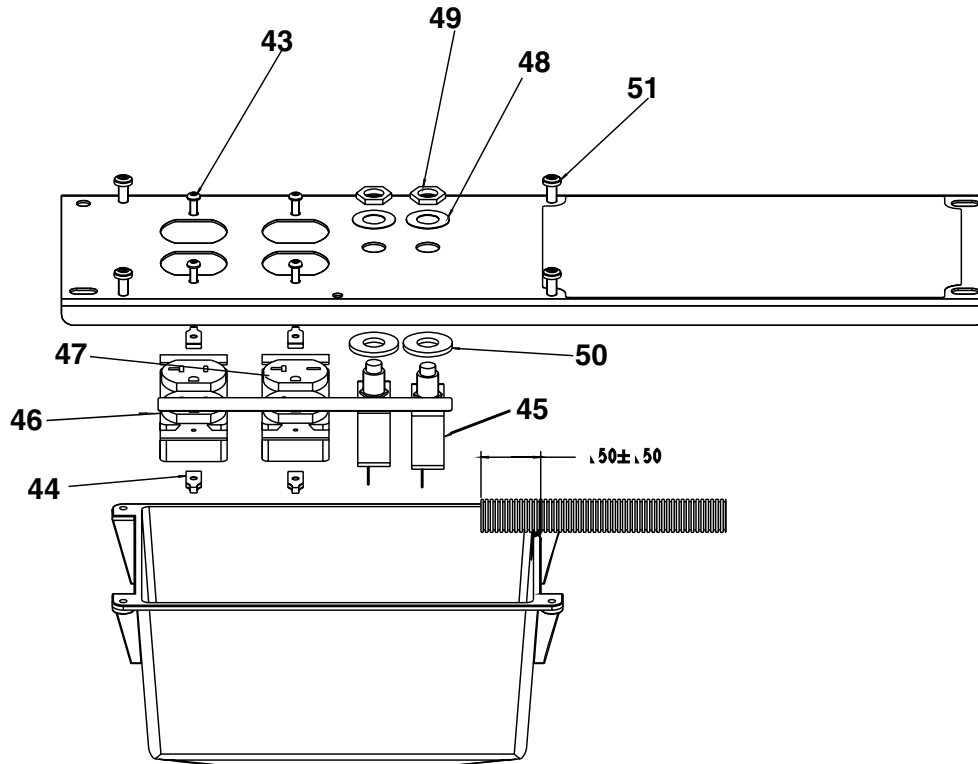

GT5000

KEY

KEY NO.	DESCRIPTION	PART NUMBER
1	FUEL TANK SCREWS	91895680
2	FUEL TANK	GS-0795
3	FUEL CAP	GS-0443
4	FUEL HOSE	GS-0225
5	FUEL LINE CLAMP	GS-0227
6	DRAINCOCK GROMMET	GS-0446
7	TANK DRAINCOCK	GS-0437
8	ENDCOVER	GS-0077
9	SCREW #10-24 x 9/16	SSF-553
10	ISOLATOR	GS-0033
11	WASHER 3/8	SSN-1014-ZN
12	LOCK NUT 3/8-16	SSF-8111-ZN
13	GROUND LUG	GS-0117
14	SCREW 5/16-18 x 3/4	SS-12-CD
15	SCREW 3/8-16 x 1	SSF-3140-ZN
16	LOCK NUT 5/16-18	SSF-8150
17	SCREW, HEX HEAD 5/16-18	SSF-999-1
18	LOCK WASHER	SSN-1619-ZN
19	GROUND STRAP	GS-0118
20	HEX SCREW 3/8-16X2.5	SSF-628
21	ENGINE (model #HM100-159409P)	-
22	FRAME ASSEMBLY	GS-0749
23	HEAT SHIELD	GS-0432-1
24	SCREW 5/16-18 X .5	SSF-549
26	SPACER	GS-0746
27	WASHER .8750D .375 ID .083 THK	SSN-632

GT5000 (cont'd)

KEY

<u>KEY NO.</u>	<u>DESCRIPTION</u>	<u>PART NUMBER</u>
• 28	O-RING	GS-0862
29	DRIVE END ADAPTER	GS-0511
30	LOCK WASHER 3/8	SS-1503-CD
31	CAP SCREW 5/16 - 24X1	SSF-616-ZN
32	ROTOR ASSEMBLY	GS-0410-1
33	STATOR THRU BOLT	GS-0415
34	STATOR ASSEMBLY	GS-0601
35	WASHER 11/16OD x 11/32	SS-6506-CD
36	NUT 5/16-24	SSF-576
37	ROTOR THRU BOLT	GS-0419-1
38	BEARING SUPPORT	GS-0861
39	HEX NUT 1/4-20	SSF-575
40	CAPACITOR	GS-0592
41	CAPACITOR BRACKET	GS-0595
42	SCREW 10 - 24 x 9/16	SSF-553-1
	<u>ITEM NOT SHOWN</u>	
	*DIODES	GS-0082

- * Refer to Page 4 in the Generator Repair Section for further *diode* information.
- O-ring is included in Bearing Support (#38).

GT5000 (cont'd)

KEY

<u>NO.</u>	<u>DESCRIPTION</u>	<u>PART NUMBER</u>
43	SCREW #6 - 32 x .5 TORX	SSF-583
44	SPEED NUT #6 - 32	SSF-584
45	CIRCUIT BREAKER 20A	GS-0025
46	250V/20 DUPLEX RECEPTACLE	GS-0020
47	120V/20A DUPLEX RECEPTACLE	GS-0019
48	SWITCH FACE PLATE RESET	GS-0207
49	NUT, HEX JAM 7/16	SSF-595
50	WASHER 3/8	SS-1525-CD
51	SCREW, 10 - 9 X .50 PLASTITE	SSF-3156