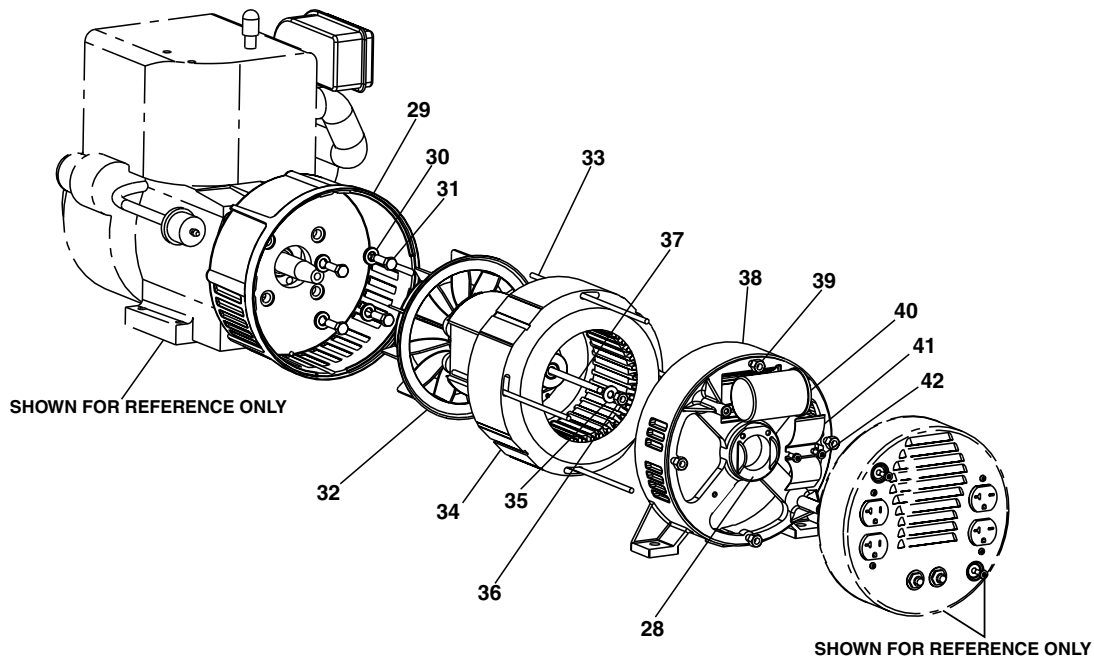

GT5000

KEY

KEY NO.	DESCRIPTION	PART NUMBER
1	FUEL TANK SCREWS	91895680
2	FUEL TANK	GS-0795
3	FUEL CAP	GS-0443
4	FUEL HOSE	GS-0225
5	FUEL LINE CLAMP	GS-0227
6	DRAINCOCK GROMMET	GS-0446
7	TANK DRAINCOCK	GS-0437
8	ENDCOVER	GS-0077
9	SCREW #10-24 x 9/16	SSF-553
10	ISOLATOR	GS-0033
11	WASHER 3/8	SSN-1014-ZN
12	LOCK NUT 3/8-16	SSF-8111-ZN
13	GROUND LUG	GS-0117
14	SCREW 5/16-18 x 3/4	SS-12-CD
15	SCREW 3/8-16 x 1	SSF-3140-ZN
16	LOCK NUT 5/16-18	SSF-8150
17	SCREW, HEX HEAD 5/16-18	SSF-999-1
18	LOCK WASHER	SSN-1619-ZN
19	GROUND STRAP	GS-0118
20	HEX SCREW 3/8-16X2.5	SSF-628
21	ENGINE (model #HM100-159409P)	-
22	FRAME ASSEMBLY	GS-0749
23	HEAT SHIELD	GS-0432-1
24	SCREW 5/16-18 X .5	SSF-549
26	SPACER	GS-0746
27	WASHER .8750D .375 ID .083 THK	SSN-632

GT5000 (cont'd)

KEY

<u>KEY NO.</u>	<u>DESCRIPTION</u>	<u>PART NUMBER</u>
• 28	O-RING	GS-0862
29	DRIVE END ADAPTER	GS-0511
30	LOCK WASHER 3/8	SS-1503-CD
31	CAP SCREW 5/16 - 24X1	SSF-616-ZN
32	ROTOR ASSEMBLY	GS-0410-1
33	STATOR THRU BOLT	GS-0415
34	STATOR ASSEMBLY	GS-0601
35	WASHER 11/16OD x 11/32	SS-6506-CD
36	NUT 5/16-24	SSF-576
37	ROTOR THRU BOLT	GS-0419-1
38	BEARING SUPPORT	GS-0861
39	HEX NUT 1/4-20	SSF-575
40	CAPACITOR	GS-0592
41	CAPACITOR BRACKET	GS-0595
42	SCREW 10 - 24 x 9/16	SSF-553-1
	<u>ITEM NOT SHOWN</u>	
	*DIODES	GS-0082

- * Refer to Page 4 in the Generator Repair Section for further *diode* information.
- O-ring is included in Bearing Support (#38).

GT5000 (cont'd)

KEY

<u>NO.</u>	<u>DESCRIPTION</u>	<u>PART NUMBER</u>
43	SCREW #6 - 32 x .5 TORX	SSF-583
44	SPEED NUT #6 - 32	SSF-584
45	CIRCUIT BREAKER 20A	GS-0025
46	250V/20 DUPLEX RECEPTACLE	GS-0020
47	120V/20A DUPLEX RECEPTACLE	GS-0019
48	SWITCH FACE PLATE RESET	GS-0207
49	NUT, HEX JAM 7/16	SSF-595
50	WASHER 3/8	SS-1525-CD
51	SCREW, 10 - 9 X .50 PLASTITE	SSF-3156