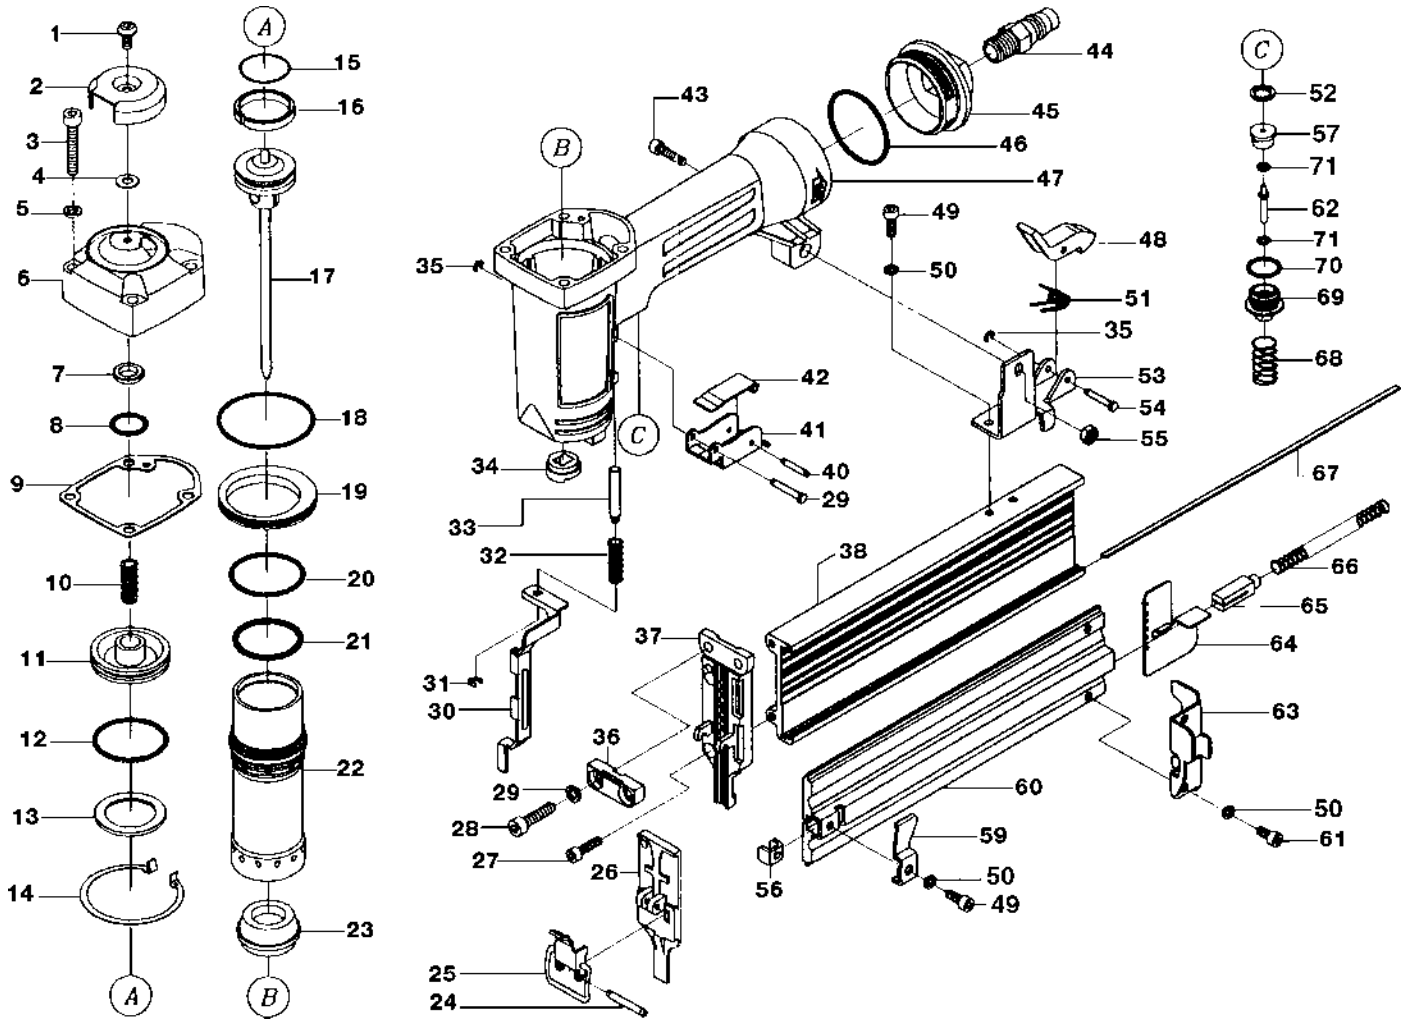

NB2002X4 - BREAKDOWN

NB2002X4 - PARTS LIST

<u>KEY NO</u>	<u>PART NO</u>	<u>DESCRIPTION</u>	<u>KEY NO</u>	<u>PART NO</u>	<u>DESCRIPTION</u>
1	NM-88005	Hex. Soc. HD. Bolt	39	NM-10460	Stepped Pin
2	NM-10420	Deflector	40	NM-93001	Spring Pin
3	NM-99032	Hex. Soc. HD. Bolt	41	NM-10440	Primary Trigger
4	*	Seal	42	NM-10011	Secondary Trigger
5	NM-97002	Spring Washer	43	NM-99005	Hex. Soc. HD. Bolt
6	NM-28080	Cap	44	NM-94001	Air Plug
7	*	Seal	45	NM-28100	End Cap
8	*	O-ring	46	NM-96039	O-ring
9	*	Cap Gasket	47	NM-28010	Gun Body
10	*	Spring	48	NM-10640	Latch
11	NM-28090	HD. Valve Piston	49	NM-99003	Hex. Soc. HD. Bolt
12	*	O-ring	50	NM-97001	Spring Washer
13	*	Collar	51	NM-10019	Spring
14	NM-28190	C-ring	52	✓	Seal
15	+	O-ring	53	NM-10590	Latch Bracket
16	+	Piston O-ring	54	NM-10660	Pin
17	+	Piston Ram Assy.	55	NM-92001	Lock Nut
18	#	O-ring	56	NM-10630	Bracket
19	NM-28030	Cylinder Spacer	57	NM-10013	Trigger Valve Head
20	#	O-ring	59	NM-28140	Bracket
21	#	O-ring	60	NM-28120	Magazine Cover
22	NM-28020	Cylinder	61	NM-99002	Hex. Soc. HD. Bolt
23	# +	Bumper	62	NM-10490	Trigger Valve Assy.
24	NM-93009	Spring Pin	63	NM-28160	Latch Plate
25	NM-28340	Nose Cover Latch	64	NM-28170	Pusher
26	NM-28130	Nose Cover A	65	NM-10021	Shaft
27	NM-99004	Hex. Soc. HD. Bolt	66	NM-28360	Spring
28	NM-99006	Hex. Soc. HD. Bolt	67	NM-10020	Steel Plate
29	NM-97002	Spring Washer	68	✓	Spring
30	NM-28150	Safety	69	NM-10015	Trigger Valve Guide
31	NM-95002	E-ring	70	✓	O-ring
32	NM-10012	Spring	71	✓	O-ring
33	NM-10470	Rod			
34	#	Ram Guide			
35	NM-95001	E-ring			
36	NM-16540	Nose Cover B			
37	NM-28040	Nose			
38	NM-28110	Magazine			

Key numbers 18, 20, 21, 23, and 34 can only be purchased as part of K-0518 Bottom Repair Kit.

✓ Key numbers 52, 68, 70, and 71 can only be purchased as part of K-0519 Trigger Repair Kit.