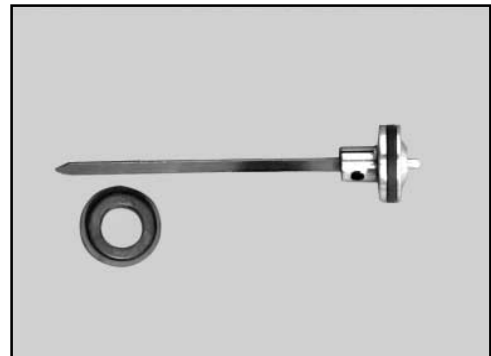

NB2002X4 - BREAKDOWN

NB2002X4 - PARTS LIST

<u>KEY NO</u>	<u>PART NO</u>	<u>DESCRIPTION</u>	<u>KEY NO</u>	<u>PART NO</u>	<u>DESCRIPTION</u>
1	NM-88005	Hex. Soc. HD. Bolt	39	NM-10460	Stepped Pin
2	NM-10420	Deflector	40	NM-93001	Spring Pin
3	NM-99032	Hex. Soc. HD. Bolt	41	NM-10440	Primary Trigger
4	*	Seal	42	NM-10011	Secondary Trigger
5	NM-97002	Spring Washer	43	NM-99005	Hex. Soc. HD. Bolt
6	NM-28080	Cap	44	NM-94001	Air Plug
7	*	Seal	45	NM-28100	End Cap
8	*	O-ring	46	NM-96039	O-ring
9	*	Cap Gasket	47	NM-28010	Gun Body
10	*	Spring	48	NM-10640	Latch
11	NM-28090	HD. Valve Piston	49	NM-99003	Hex. Soc. HD. Bolt
12	*	O-ring	50	NM-97001	Spring Washer
13	*	Collar	51	NM-10019	Spring
14	NM-28190	C-ring	52	✓	Seal
15	+	O-ring	53	NM-10590	Latch Bracket
16	+	Piston O-ring	54	NM-10660	Pin
17	+	Piston Ram Assy.	55	NM-92001	Lock Nut
18	#	O-ring	56	NM-10630	Bracket
19	NM-28030	Cylinder Spacer	57	NM-10013	Trigger Valve Head
20	#	O-ring	59	NM-28140	Bracket
21	#	O-ring	60	NM-28120	Magazine Cover
22	NM-28020	Cylinder	61	NM-99002	Hex. Soc. HD. Bolt
23	# +	Bumper	62	NM-10490	Trigger Valve Assy.
24	NM-93009	Spring Pin	63	NM-28160	Latch Plate
25	NM-28340	Nose Cover Latch	64	NM-28170	Pusher
26	NM-28130	Nose Cover A	65	NM-10021	Shaft
27	NM-99004	Hex. Soc. HD. Bolt	66	NM-28360	Spring
28	NM-99006	Hex. Soc. HD. Bolt	67	NM-10020	Steel Plate
29	NM-97002	Spring Washer	68	✓	Spring
30	NM-28150	Safety	69	NM-10015	Trigger Valve Guide
31	NM-95002	E-ring	70	✓	O-ring
32	NM-10012	Spring	71	✓	O-ring
33	NM-10470	Rod			
34	#	Ram Guide			
35	NM-95001	E-ring			
36	NM-16540	Nose Cover B			
37	NM-28040	Nose			
38	NM-28110	Magazine			

See next page for Repair Kit contents

NB2002X4 - REPAIR KITS

* Key numbers 4, 7, 8, 9, 10, 12, and 13 can only be purchased as part of K-0517 Top Repair Kit.

+ Key numbers 15, 16, 17, and 23 can only be purchased as part of K-1850 Driver Blade Repair Kit.