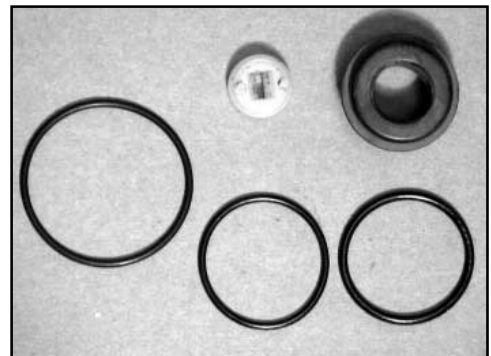

Key numbers 18, 20, 21, 23, and 34 can only be purchased as part of K-0518 Bottom Repair Kit.