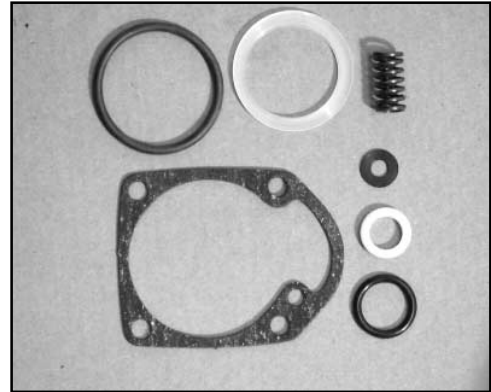

NB2002X4 - BREAKDOWN

NB2002X4 - PARTS LIST

<u>KEY NO</u>	<u>PART NO</u>	<u>DESCRIPTION</u>	<u>KEY NO</u>	<u>PART NO</u>	<u>DESCRIPTION</u>
1	NM-88005	Hex. Soc. HD. Bolt	39	NM-10460	Stepped Pin
2	NM-10420	Deflector	40	NM-93001	Spring Pin
3	NM-99032	Hex. Soc. HD. Bolt	41	NM-10440	Primary Trigger
4	*	Seal	42	NM-10011	Secondary Trigger
5	NM-97002	Spring Washer	43	NM-99005	Hex. Soc. HD. Bolt
6	NM-28080	Cap	44	NM-94001	Air Plug
7	*	Seal	45	NM-28100	End Cap
8	*	O-ring	46	NM-96039	O-ring
9	*	Cap Gasket	47	NM-28010	Gun Body
10	*	Spring	48	NM-10640	Latch
11	NM-28090	HD. Valve Piston	49	NM-99003	Hex. Soc. HD. Bolt
12	*	O-ring	50	NM-97001	Spring Washer
13	*	Collar	51	NM-10019	Spring
14	NM-28190	C-ring	52	✓	Seal
15	+	O-ring	53	NM-10590	Latch Bracket
16	+	Piston O-ring	54	NM-10660	Pin
17	+	Piston Ram Assy.	55	NM-92001	Lock Nut
18	#	O-ring	56	NM-10630	Bracket
19	NM-28030	Cylinder Spacer	57	NM-10013	Trigger Valve Head
20	#	O-ring	59	NM-28140	Bracket
21	#	O-ring	60	NM-28120	Magazine Cover
22	NM-28020	Cylinder	61	NM-99002	Hex. Soc. HD. Bolt
23	# +	Bumper	62	NM-10490	Trigger Valve Assy.
24	NM-93009	Spring Pin	63	NM-28160	Latch Plate
25	NM-28340	Nose Cover Latch	64	NM-28170	Pusher
26	NM-28130	Nose Cover A	65	NM-10021	Shaft
27	NM-99004	Hex. Soc. HD. Bolt	66	NM-28360	Spring
28	NM-99006	Hex. Soc. HD. Bolt	67	NM-10020	Steel Plate
29	NM-97002	Spring Washer	68	✓	Spring
30	NM-28150	Safety	69	NM-10015	Trigger Valve Guide
31	NM-95002	E-ring	70	✓	O-ring
32	NM-10012	Spring	71	✓	O-ring
33	NM-10470	Rod			
34	#	Ram Guide			
35	NM-95001	E-ring			
36	NM-16540	Nose Cover B			
37	NM-28040	Nose			
38	NM-28110	Magazine			

See next page for Repair Kit contents

NB2002X4 - REPAIR KITS

* Key numbers 4, 7, 8, 9, 10, 12, and 13 can only be purchased as part of K-0517 Top Repair Kit.

+ Key numbers 15, 16, 17, and 23 can only be purchased as part of K-1850 Driver Blade Repair Kit.