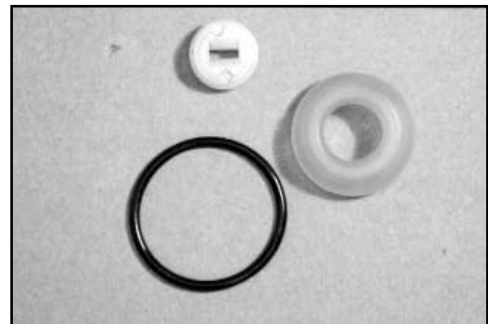

- Kit.
- # Key numbers 18, 20, and 25 can only be purchased