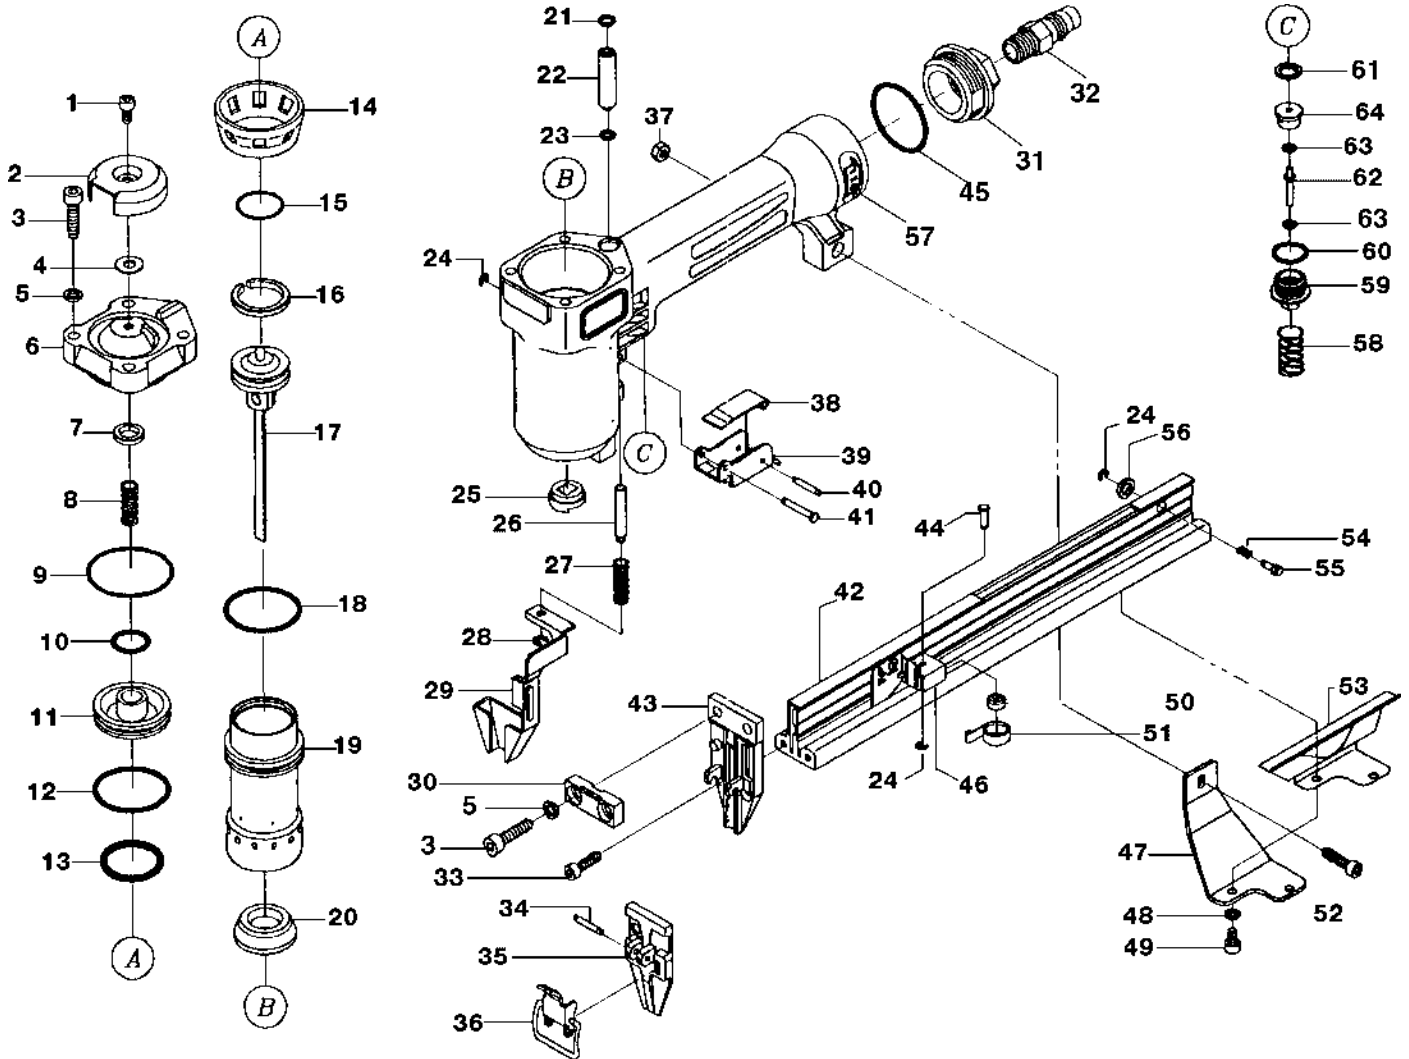

SNC1002X4 - BREAKDOWN

SNC1002X4 - PARTS LISTS

<u>KEY NO</u>	<u>PART NO</u>	<u>DESCRIPTION</u>	<u>KEY NO</u>	<u>PART NO</u>	<u>DESCRIPTION</u>
1	NM-88005	Hex Soc. HD. Bolt	40	NM-93001	Spring Pin
2	NM-10420	Deflector	41	NM-10460	Stepped Pin
3	NM-99008	Hex. Soc. HD. Bolt	42	NM-16420	Magazine
4	*	Seal	43	NM-16410	Nose
5	NM-97002	Spring Washer	44	NM-16460	Shaft
6	NM-10410	Cap	45	NM-96027	O-ring
7	*	Seal	46	NM-16430	Pusher
8	*	Spring	47	NM-16440	Latch Bracket
9	*	O-ring	48	NM-97001	Spring Washer
10	*	O-ring	49	NM-99002	Hex. Soc. HD. Bolt
11	NM-10005	HD. Valve Piston	50	NM-16550	Roller
12	*	O-ring	51	NM-16450	Roller Spring
13	*	O-ring	52	NM-99005	Hex. Soc. HD. Bolt
14	NM-10003	Collar	53	NM-16470	Plate
15	+	O-ring	54	NM-16520	Button Spring
16	+	Piston O-ring	55	NM-16510	Button
17	+	Piston Ram Assy.	56	NM-89003	Washer
18	#	O-ring	57	NM-10510	Gun Body
19	NM-10400	Cylinder	58	✓	Spring
20	# +	Bumper	59	NM-10015	Trigger Valve Guide
21	✓	O-ring	60	✓	O-ring
22	NM-10002	Tube	61	✓	Seal
23	✓	O-ring	62	NM-10490	Trigger Valve Stem
24	NM-95001	E-ring	63	✓	O-ring
25	#	Ram Guide	64	NM-10013	Trigger Valve Head
26	NM-10470	Rod			
27	NM-10012	Spring			
28	NM-95002	E-ring			
29	NM-16500	Safety			
30	NM-16540	Nose Cover B			
31	NM-10530	End Cap			
32	NM-94001	Air Plug			
33	NM-99004	Hex. Soc. HD. Bolt			
34	NM-93009	Spring Pin			
35	NM-16400	Nose Cover A			
36	NM-16570	Quick Release Cover			
37	NM-92001	Lock Nut			
38	NM-10011	Secondary Trigger			
39	NM-10440	Primary Trigger			

See next page for Repair Kit contents

SNC1002X4 - REPAIR KITS

- * Key numbers 4, 7, 8, 9, 10, 12, and 13 can only be purchased as part of K-0525 Top Repair Kit.

- + Key numbers 15, 16, 17, and 20 can only be purchased as part of K-9025 Driver Blade Repair

- Kit.
- # Key numbers 18, 20, and 25 can only be purchased

- as part of K-0526 Bottom Repair Kit.
- ✓ Key numbers 21, 23, 58, 60, 61, and 63 can only be purchased as part of K-0527 Trigger Repair Kit.