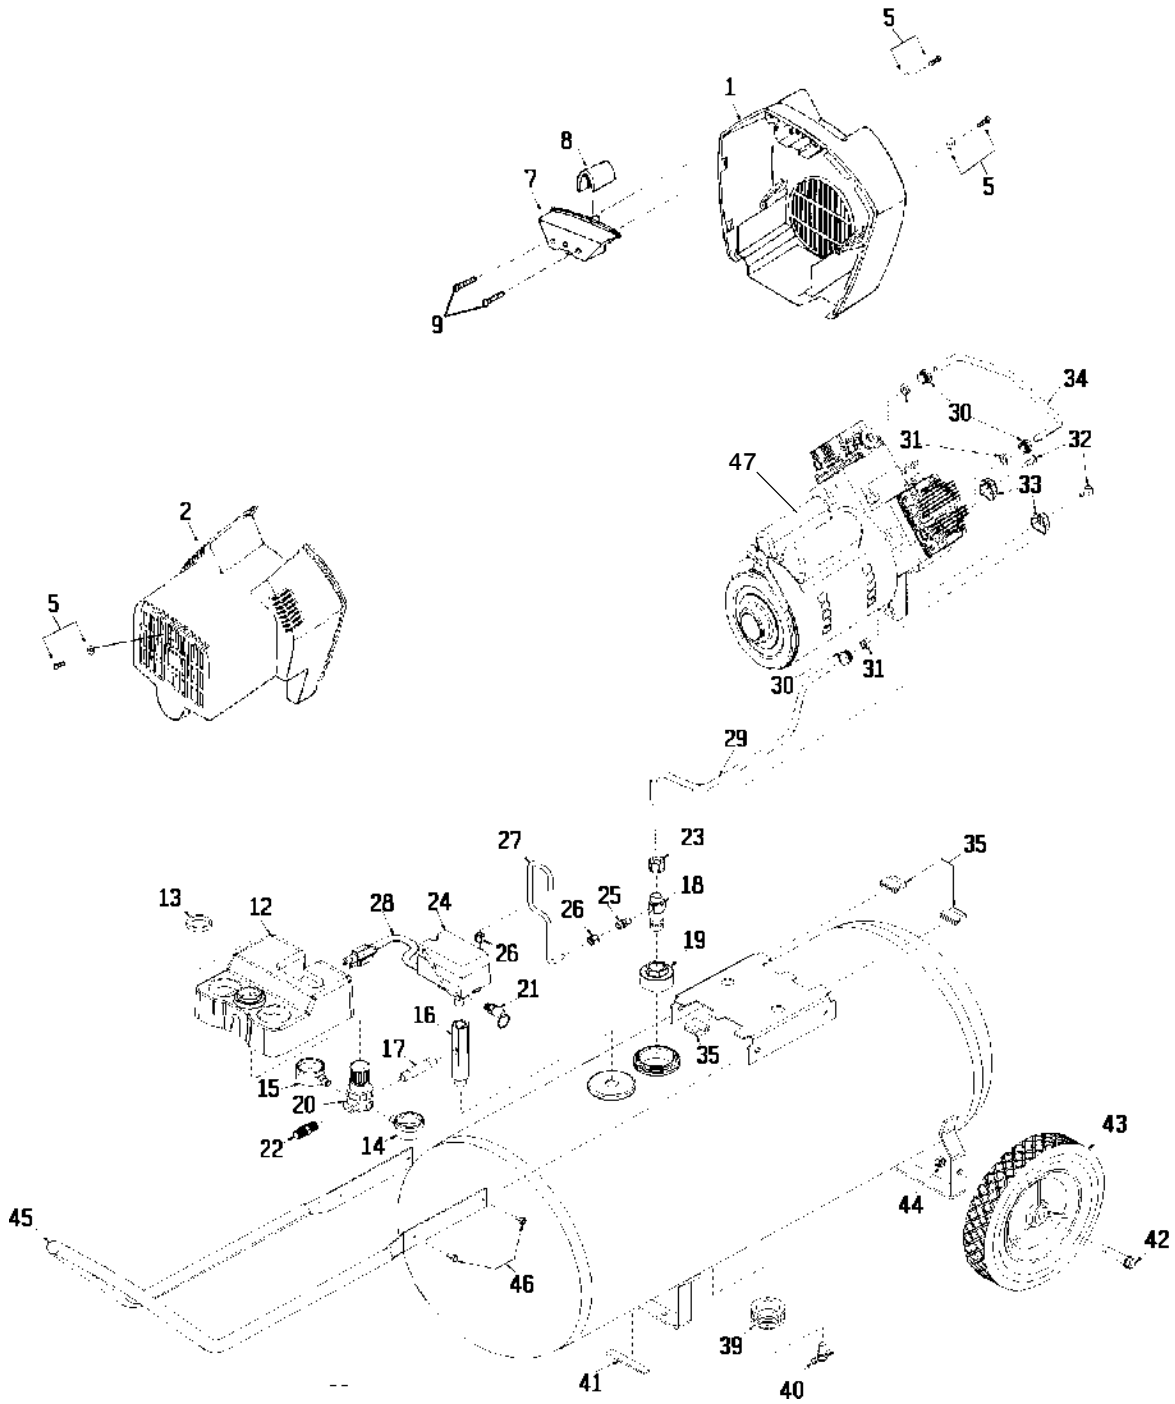

# 500TVE30-1 C500TVE30-1

# 500TVE30-1

## C500TVE30-1 (cont'd)

<b>KEY NO.</b>	<b><u>PART NUMBER</u></b>	<b><u>DESCRIPTION</u></b>
1	DAC-243	Shroud, Rear
2	DAC-244	Shroud, Front
5	ACG-408	Fastener Assembly (3 used: Torque 33-38 in.-lbs.)
7	ACG-13	Cover, Intake Muffler
8	ACG-12	Filter Element
9	SSF-554	Screw, #10-14 x 2.5 Pan Head (2 used)
12	AC-0011	Console, Cover
13	CAC-61	Ring, Panel Mounting
14	AC-0009-1	Gaugle, RT Hand
15	AC-0010-1	Gauge, LT Hand
16	AC-0027-2	Manifold
17	SSP-480	Nipple, 1/4 x 2.5"
18	CAC-4290-3	Check Valve
19	SSP-485	Reducer
20	AC-0007	Regulator
21	97503734	Safety Valve
22	H-2101	Adaptor
23	SSP-7813	Nut/Sleeve Assy.
24	AC-0008	Pressure Switch
25	SS-8553	Connector Body
26	SSP-7811	Nut/Sleeve Assy. (2 used)
27	AC-0028	Pressure Relief Tube
28	SUDL-415-1	Cord Assembly
29	AC-0126	Outlet Tube
30	SSP-7821-1	Nut Brass Compression (3 used)
31	SSG-3105	Silicone Sleeve
32	SSF-990	Screw, 1/4 - 2 ounce - 2A THD Forming (2 used)
33	ACG-18	Cup, Saddle Mount (2 used)
34	AC-0099	Outlet Tube
35	ACG-19	Isolator (3 used)
39	SSP-470	Hex Reducer Bushing
40	SS-2707	Drain Valve
41	SUDL-6-1	Strip, Rubber Foot
42	CAC-60	Shoulder Bolt (2 used)
43	CAC-4313	Wheel - 10" (2 used)
44	SSF-8080-ZN	Nut, Hex 3/8" (2 used)
45	AC-0564	Handle
46	SSF-981	Screw (4 used)
*47	AC-0051-1	Pump Assy.
<b><u>NOT SHOWN</u></b>		
	H-7038	Air Hose (500TVE30-2)
	H-7040	Air Hose (C500TVE30-2)
	SSH-8	Air Chuck
	KK-4315	Unloader Valve
	MG7-OFTWIN	General Manual
	MP7-500TVE30-1	Parts Manual

*\* Refer to pump breakdowns*