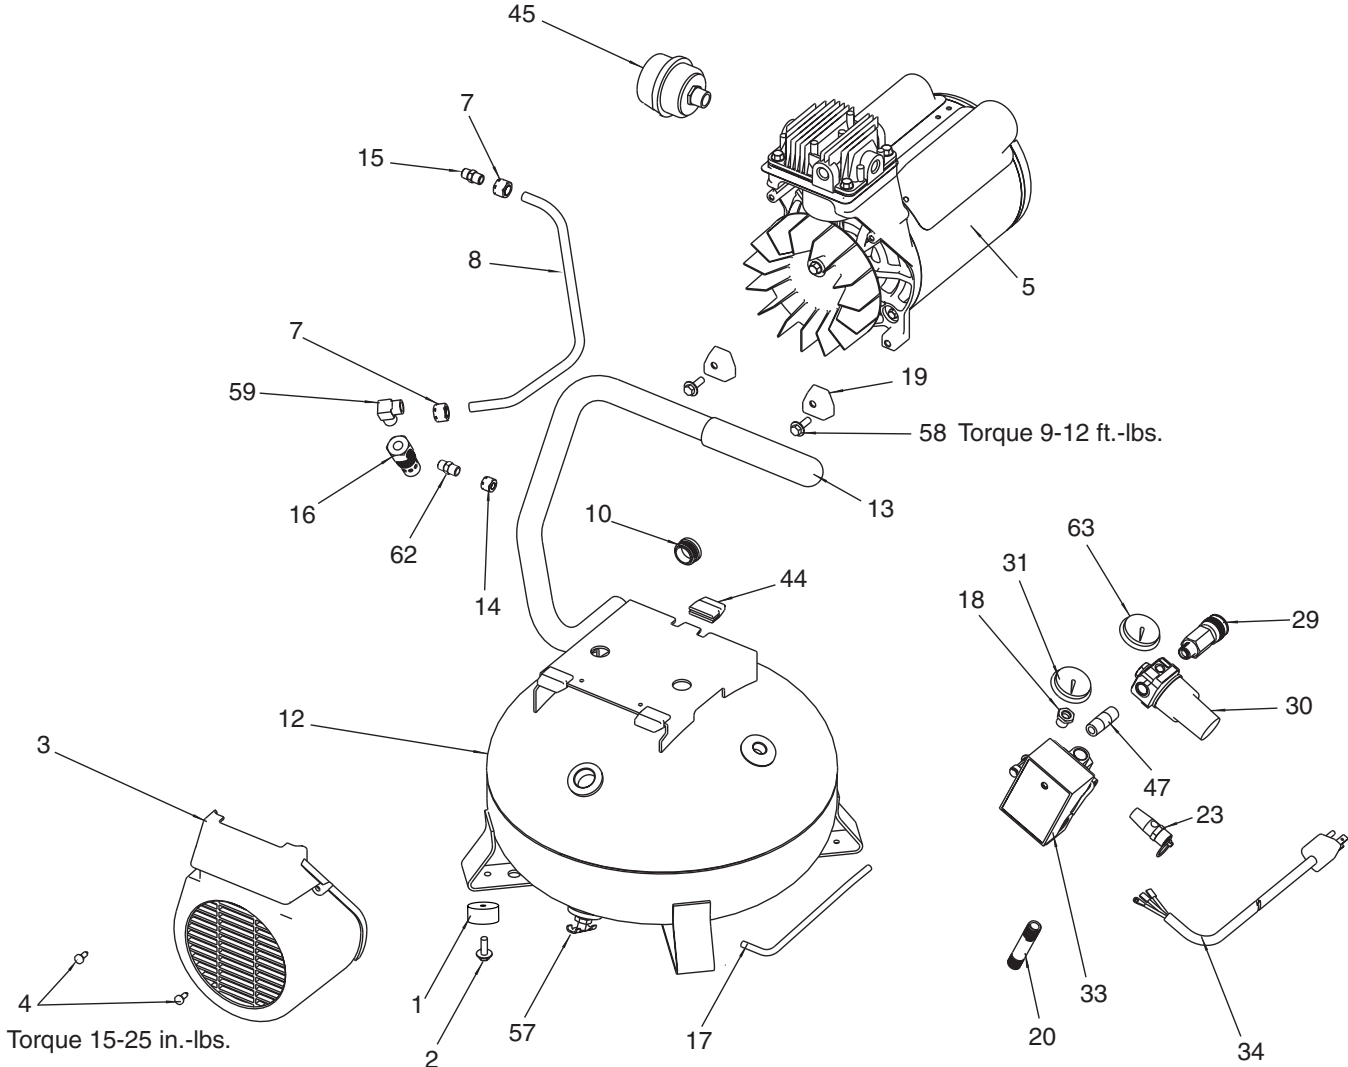

CPF23400P

CPF23400P (cont'd)

| Key | | |
|------------|--------------------|-----------------------------|
| No. | Part Number | Description |
| 1 | SST-108 | Recess Rubber Bumper |
| 2 | 91895680 | Screw 1/4 -20 x .75 |
| 3 | D20653 | Mini Shroud |
| 4 | ACG-408 | Fastener Assembly |
| 5 | (See page 2) | Pump Assembly |
| 7 | SSP-7813 | Nut Sleeve Assembly 3/8" |
| 8 | AC-0620 | Outlet Tube |
| 10 | AC-0270 | Pry Out Plug |
| 12 | D20654 | Air Tank |
| 13 | AC-0261 | Handle Grip |
| 14 | SSP-7811 | Nut Sleeve Assembly 1/4" |
| 15 | SSP-6050 | Male Connector 1/4 NPT |
| 16 | AC-0621 | Check Valve |
| 17 | D20655 | Pressure Relief Tube |
| 18 | SSP-6021 | Bushing Reducer 1/8-1/4 NPT |
| 19 | ACG-18 | Saddle Mount Cup |
| 20 | SSP-480 | Nipple 1/4-18 NPT x 2.50 |
| 23 | TIA-4150 | Safety Valve |
| 29 | D20675 | Quick Connect 1/4 NPT |
| 30 | D20643 | Regulator |
| 31 | GA-366 | Gauge |
| 33 | AC-0809 | Pressure Switch |
| 34 | AC-0539 | Power Cord Assembly |
| 44 | ACG-19 | Isolator |
| 45 | AC-0253 | Filter |
| 47 | SS-1286 | Nipple 1/4-18 NPT |
| 57 | AC-0430 | Drain Valve |
| 58 | 91895680 | Screw 1/4 -20 x .75 |
| 59 | SSP-6429 | Brass Elbow Compression |
| 62 | SS-8553 | Connector Body |
| 63 | D20644 | Gauge 2" |

| <u>No.</u> | <u>Part Number</u> | <u>Description</u> |
|------------|--------------------|----------------------------|
| 1 | MO-9080 | Motor |
| 2 | AC-0140 | Eccentric Bearing Assembly |
| 3 | SSF-615 | Screw 1/4-20 UNC-2A THD |
| 4 | AC-0108 | Fan |
| 5 | SSF-586 | Screw 1/4 -20 UNC x .75 |
| ✓•6 | ----- | Cylinder Sleeve |
| ✓ 7 | ----- | Connecting Rod Assembly |
| ✓•8 | SSG-8156 | O-Ring |
| 9 | AC-0032 | Valve Plate Assembly |
| ✓•10 | ACG-45 | O-Ring |
| 11 | AC-0236 | Head |
| 13 | SSF-927 | Screw 1/4-20 x 1.125 |
| ✓•18 | ----- | Compression Ring |
| ✓•19 | ----- | Screw |
| ✓ 20 | ----- | Compression Ring Cap |