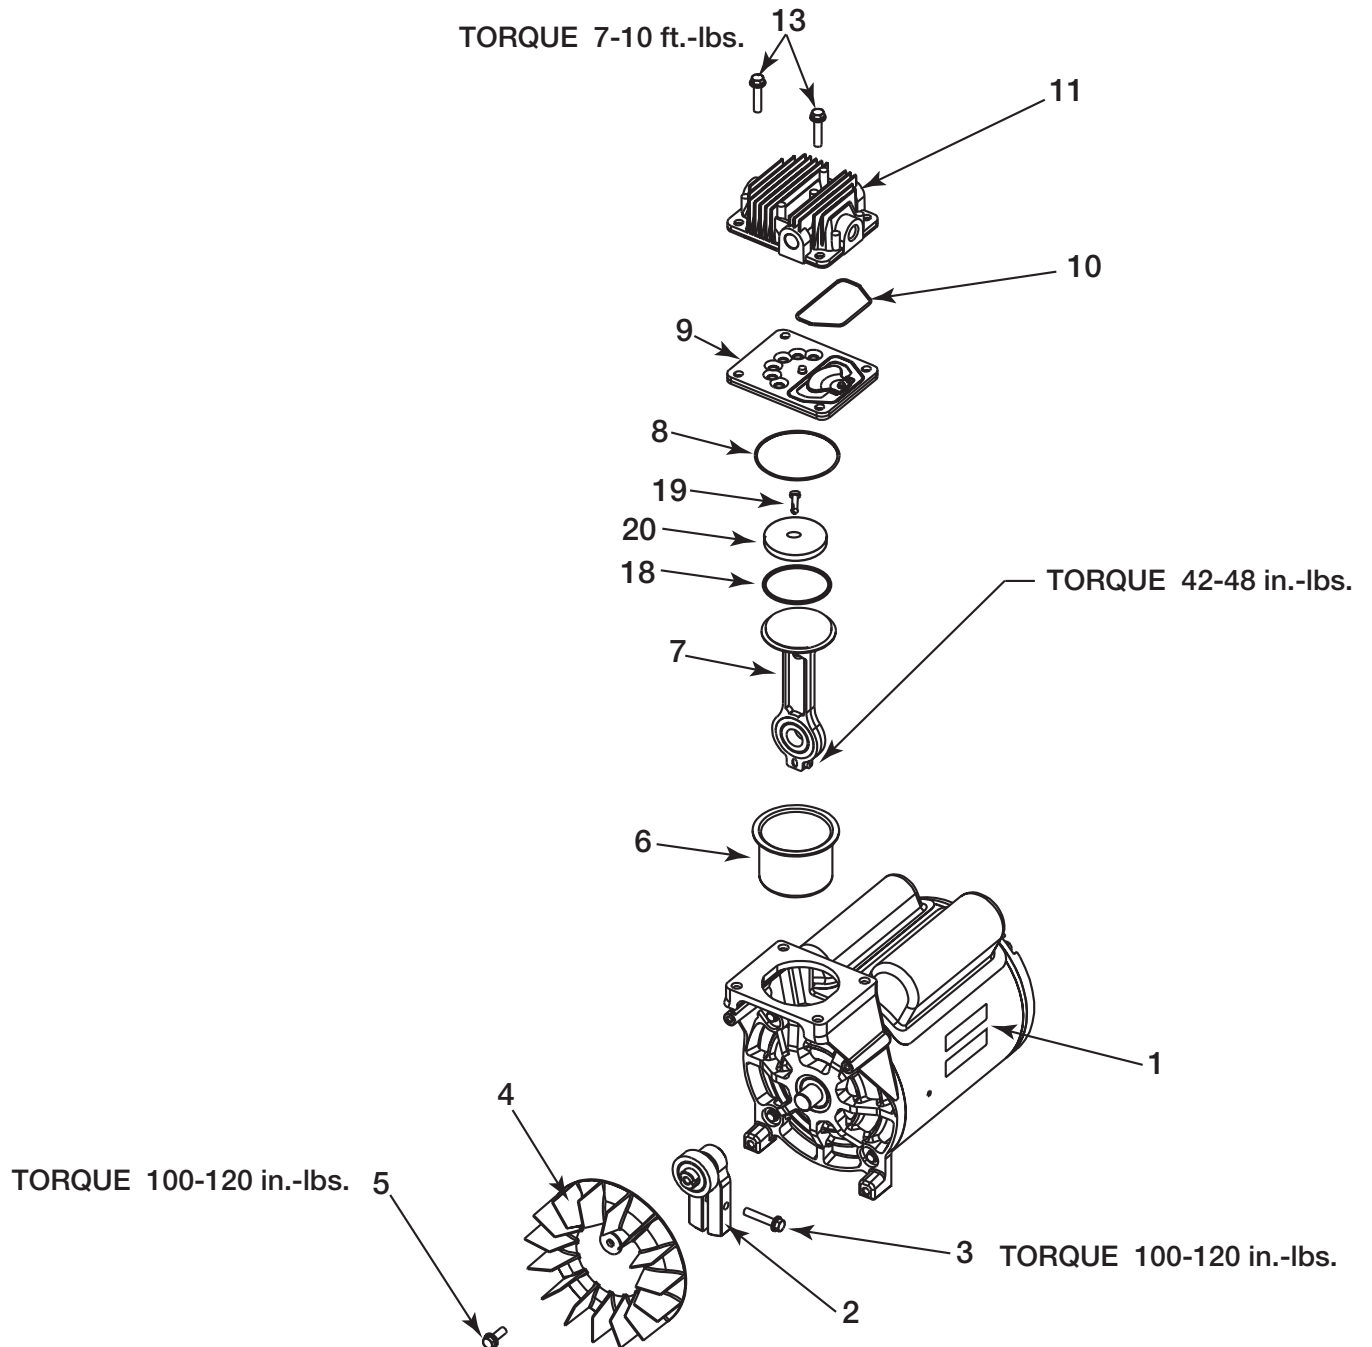

CPF23400P (cont'd)

CPF23400P (cont'd)

Key

<u>No.</u>	<u>Part Number</u>	<u>Description</u>
1	MO-9080	Motor
2	AC-0140	Eccentric Bearing Assembly
3	SSF-615	Screw 1/4-20 UNC-2A THD
4	AC-0108	Fan
5	SSF-586	Screw 1/4 -20 UNC x .75
✓•6	-----	Cylinder Sleeve
✓ 7	-----	Connecting Rod Assembly
✓•8	SSG-8156	O-Ring
9	AC-0032	Valve Plate Assembly
✓•10	ACG-45	O-Ring
11	AC-0236	Head
13	SSF-927	Screw 1/4-20 x 1.125
✓•18	-----	Compression Ring
✓•19	-----	Screw
✓ 20	-----	Compression Ring Cap

Not Illustrated

D20919	General Manual
D20649	Parts Manual

1. ---
2. ✓ KK-4835   Piston/Cylinder kit
   - K-0650   Cylinder Sleeve/Compression Ring kit