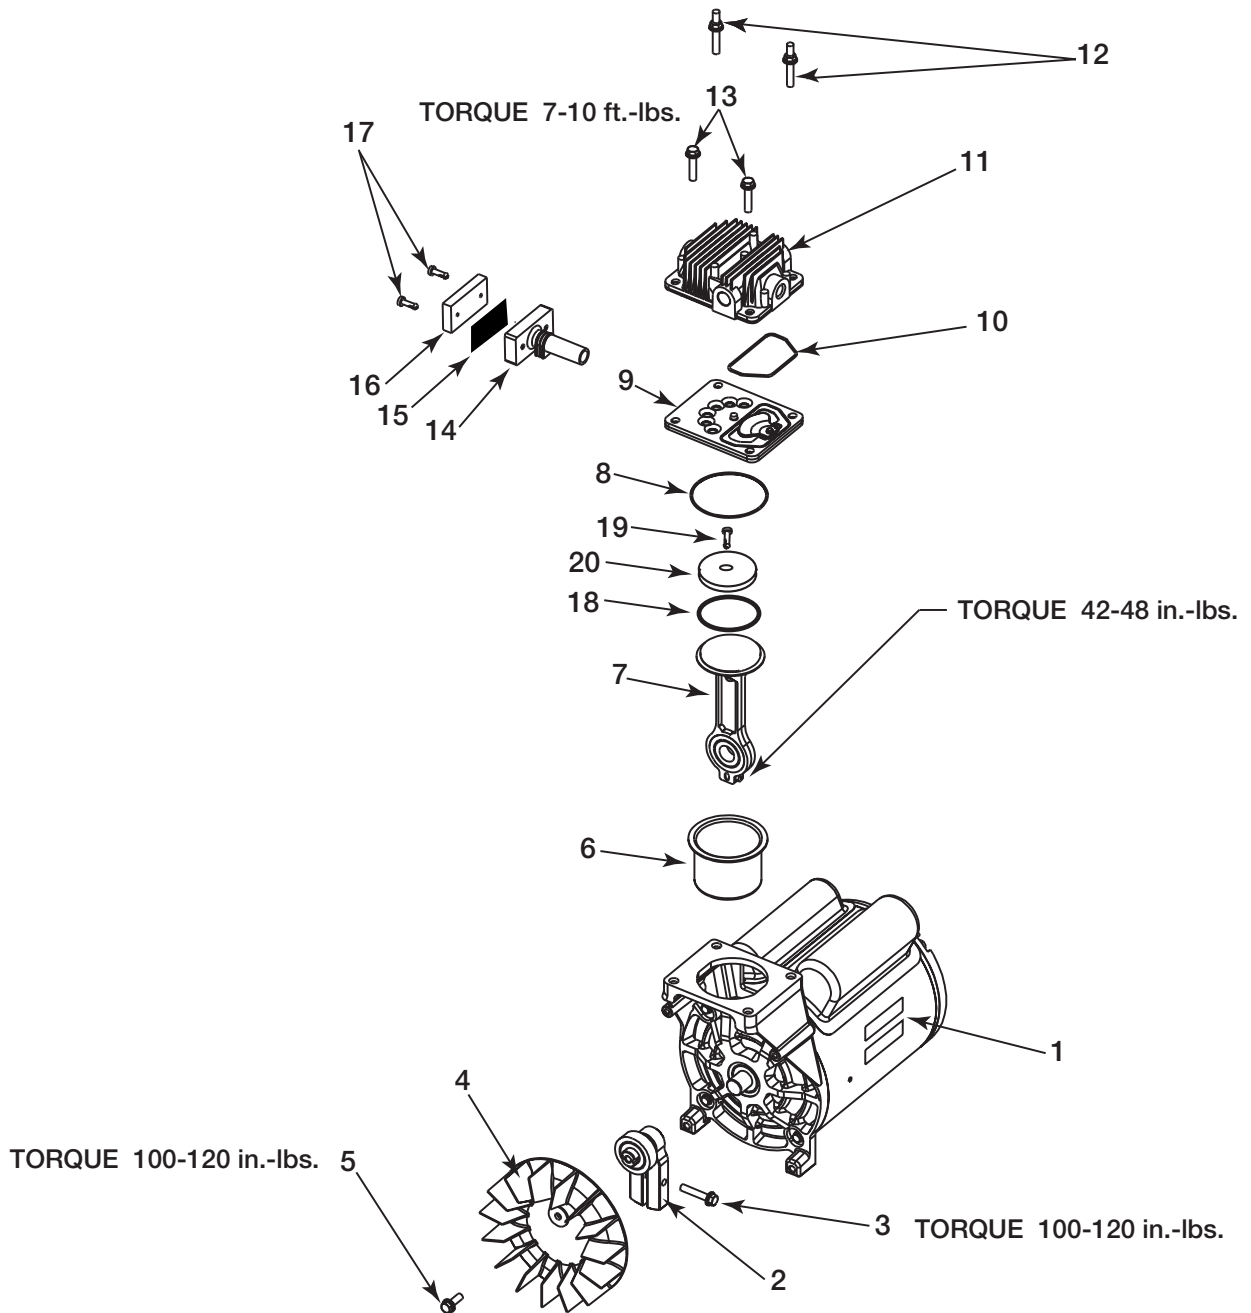

CPF6020

CPF6020 (cont'd)

Key No.	Part Number	Description
1	CAC-1080	Tool Tray
2	D20151	Shroud, Rear
3	CAC-1121	Shroud Bracket
4	SS-655-ZN	Hex Nut 1/4-20 UNC
5	SSG-3105	O-Ring
6	SSP-7821-1	Nut Tubing 3/8" OD
7	AC-0125	Outlet Tube
8	D20152	Shroud, Front
9	GA-366	Gauge
10	SSP-6021	Bushing Reducer 1/8-1/4 NPT
11	SSW-7385	Strain Relief Bushing
12	D20645	Pressure Switch
14	SSW-7367	Strain Relief Bushing
16	SUDL-413-2	Power Cord Assembly
17	LA-2876	Label, Power Cord
18	SS-2104	Nipple 1/4-18 NPT x 2
19	D20644	Gauge
20	D20763	Regulator
21	D20675	Quick Connect
22	SSP-480	Nipple 1/4-18 NPT x 2.50
23	TIA-4150	Safety Valve
24	CAC-1279	Bushing Reducer
25	AC-0631	Check Valve
26	AC-0047	Fan Guard
27	D20167	Air Tank
28	D20610	Pressure Relief Tube
29	SSP-7811	Nut Sleeve Assembly 1/4"
30	SSP-7813	Nut Sleeve Assembly 3/8"
31	SSF-953-ZN	Screw 10 x 5/8
32	ACG-19	Isolator
33	SSF-3156	Screw
34	91895680	Screw 1/4 - 20 x .75
35	ACG-18	Cup Saddle Mount
36	(See page 2)	Pump Assembly
37	AC-0014	Wheel 9"
38	CAC-60	Shoulder Bolt
39	SSF-8080-ZN	Hex Nut
40	SUDL-6-1	Strip Rubber Foot
41	AC-0563	Handle
42	AC-0558	Grip
43	SSF-981	Screw

Not Illustrated

- LA-3027 Label, Drain Tank Warning
- LA-3108 Label, Hot Surface
- LA-3164 Label, Pressure Switch Warning
- LA-3021 Label, English/Spanish Warning

CPF6020 (cont'd)

CPF6020 (cont'd)

Key

<u>No.</u>	<u>Part Number</u>	<u>Description</u>
1	D20295	Motor
2	AC-0140	Eccentric Bearing Assembly
3	SSF-615	Screw 1/4-20 UNC-2A THD
4	AC-0108	Fan
5	SSF-586	Screw 1/4 -20 UNC x .75
✓•6	-----	Cylinder Sleeve
✓7	-----	Connecting Rod Assembly
✓•8	SSG-8156	O-Ring
9	AC-0032	Valve Plate Assembly
✓•10	ACG-45	O-Ring
11	AC-0037	Head
12	SSF-589	Stud 1/4 - 20 x 1.125
13	SSF-927	Screw 1/4-20 x 1.125
▲14	-----	Muffler Intake
▲15	-----	Screen Filter
▲16	DAC-143	Filter Intake
▲17	-----	Fastener Intake Filter
✓18	-----	Compression Ring
✓19	SSF-3158-1	Screw 10-24 x .75
✓20	-----	Compression Ring Cap