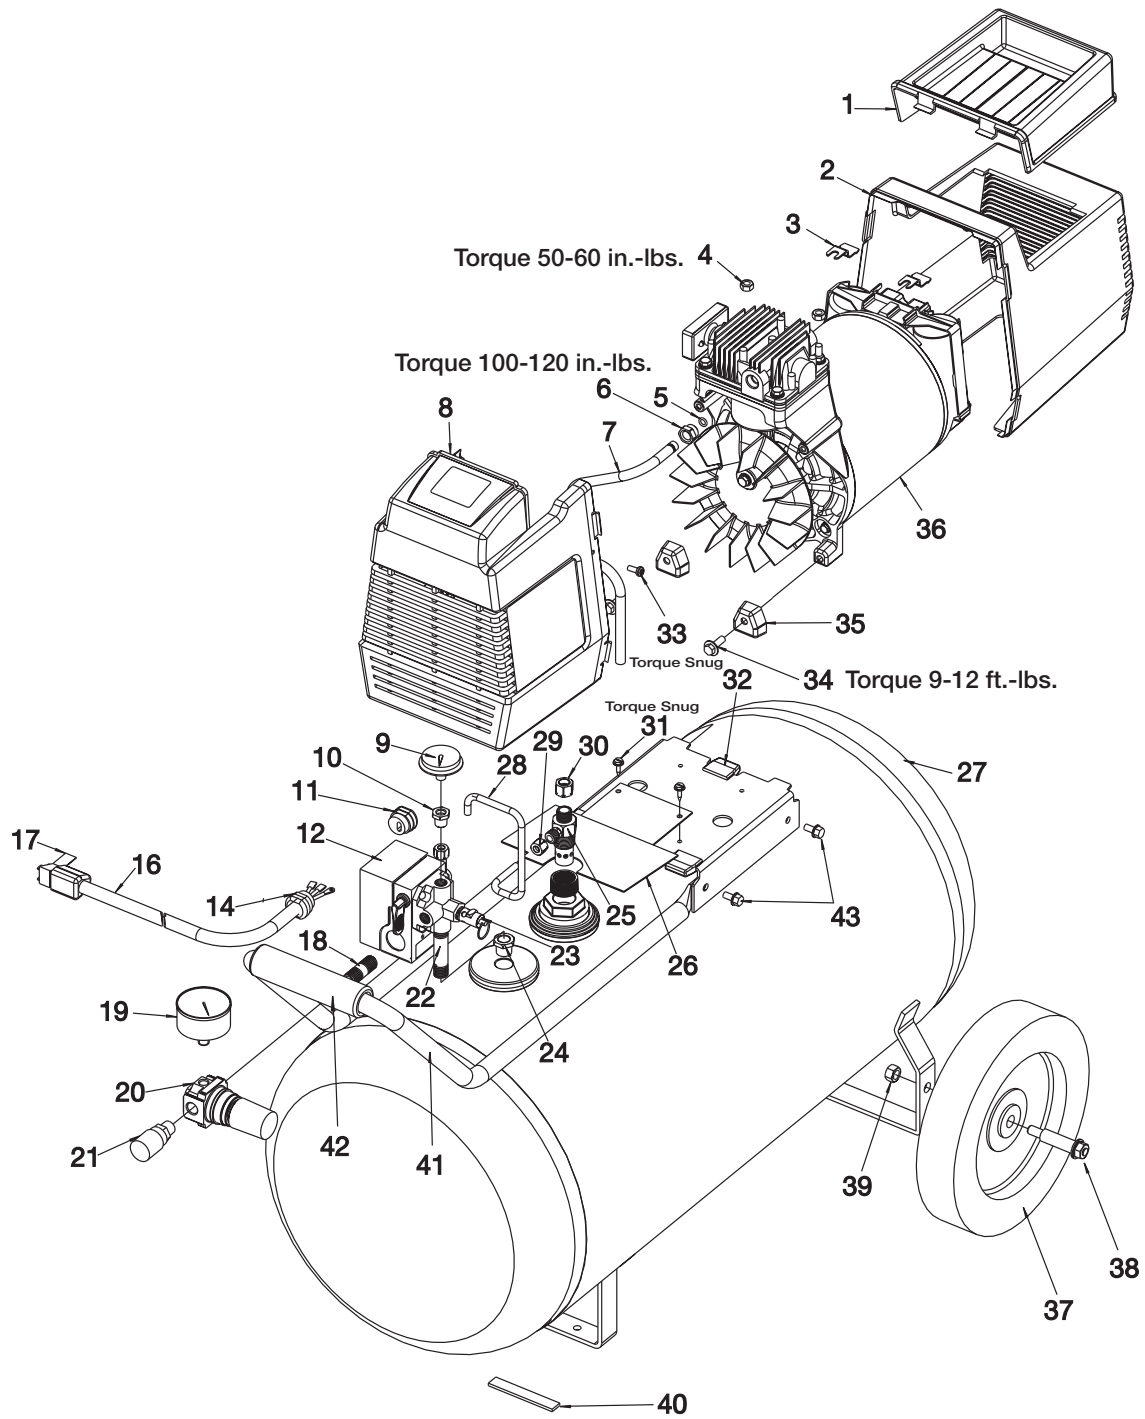

CPF6020

CPF6020 (cont'd)

Key No.	Part Number	Description
1	CAC-1080	Tool Tray
2	D20151	Shroud, Rear
3	CAC-1121	Shroud Bracket
4	SS-655-ZN	Hex Nut 1/4-20 UNC
5	SSG-3105	O-Ring
6	SSP-7821-1	Nut Tubing 3/8" OD
7	AC-0125	Outlet Tube
8	D20152	Shroud, Front
9	GA-366	Gauge
10	SSP-6021	Bushing Reducer 1/8-1/4 NPT
11	SSW-7385	Strain Relief Bushing
12	D20645	Pressure Switch
14	SSW-7367	Strain Relief Bushing
16	SUDL-413-2	Power Cord Assembly
17	LA-2876	Label, Power Cord
18	SS-2104	Nipple 1/4-18 NPT x 2
19	D20644	Gauge
20	D20763	Regulator
21	D20675	Quick Connect
22	SSP-480	Nipple 1/4-18 NPT x 2.50
23	TIA-4150	Safety Valve
24	CAC-1279	Bushing Reducer
25	AC-0631	Check Valve
26	AC-0047	Fan Guard
27	D20167	Air Tank
28	D20610	Pressure Relief Tube
29	SSP-7811	Nut Sleeve Assembly 1/4"
30	SSP-7813	Nut Sleeve Assembly 3/8"
31	SSF-953-ZN	Screw 10 x 5/8
32	ACG-19	Isolator
33	SSF-3156	Screw
34	91895680	Screw 1/4 - 20 x .75
35	ACG-18	Cup Saddle Mount
36	(See page 2)	Pump Assembly
37	AC-0014	Wheel 9"
38	CAC-60	Shoulder Bolt
39	SSF-8080-ZN	Hex Nut
40	SUDL-6-1	Strip Rubber Foot
41	AC-0563	Handle
42	AC-0558	Grip
43	SSF-981	Screw

Not Illustrated

- LA-3027 Label, Drain Tank Warning
- LA-3108 Label, Hot Surface
- LA-3164 Label, Pressure Switch Warning
- LA-3021 Label, English/Spanish Warning

CPF6020 (cont'd)

CPF6020 (cont'd)

Key

<u>No.</u>	<u>Part Number</u>	<u>Description</u>
1	D20295	Motor
2	AC-0140	Eccentric Bearing Assembly
3	SSF-615	Screw 1/4-20 UNC-2A THD
4	AC-0108	Fan
5	SSF-586	Screw 1/4 -20 UNC x .75
✓•6	-----	Cylinder Sleeve
✓7	-----	Connecting Rod Assembly
✓•8	SSG-8156	O-Ring
9	AC-0032	Valve Plate Assembly
✓•10	ACG-45	O-Ring
11	AC-0037	Head
12	SSF-589	Stud 1/4 - 20 x 1.125
13	SSF-927	Screw 1/4-20 x 1.125
▲14	-----	Muffler Intake
▲15	-----	Screen Filter
▲16	DAC-143	Filter Intake
▲17	-----	Fastener Intake Filter
✓18	-----	Compression Ring
✓19	SSF-3158-1	Screw 10-24 x .75
✓20	-----	Compression Ring Cap