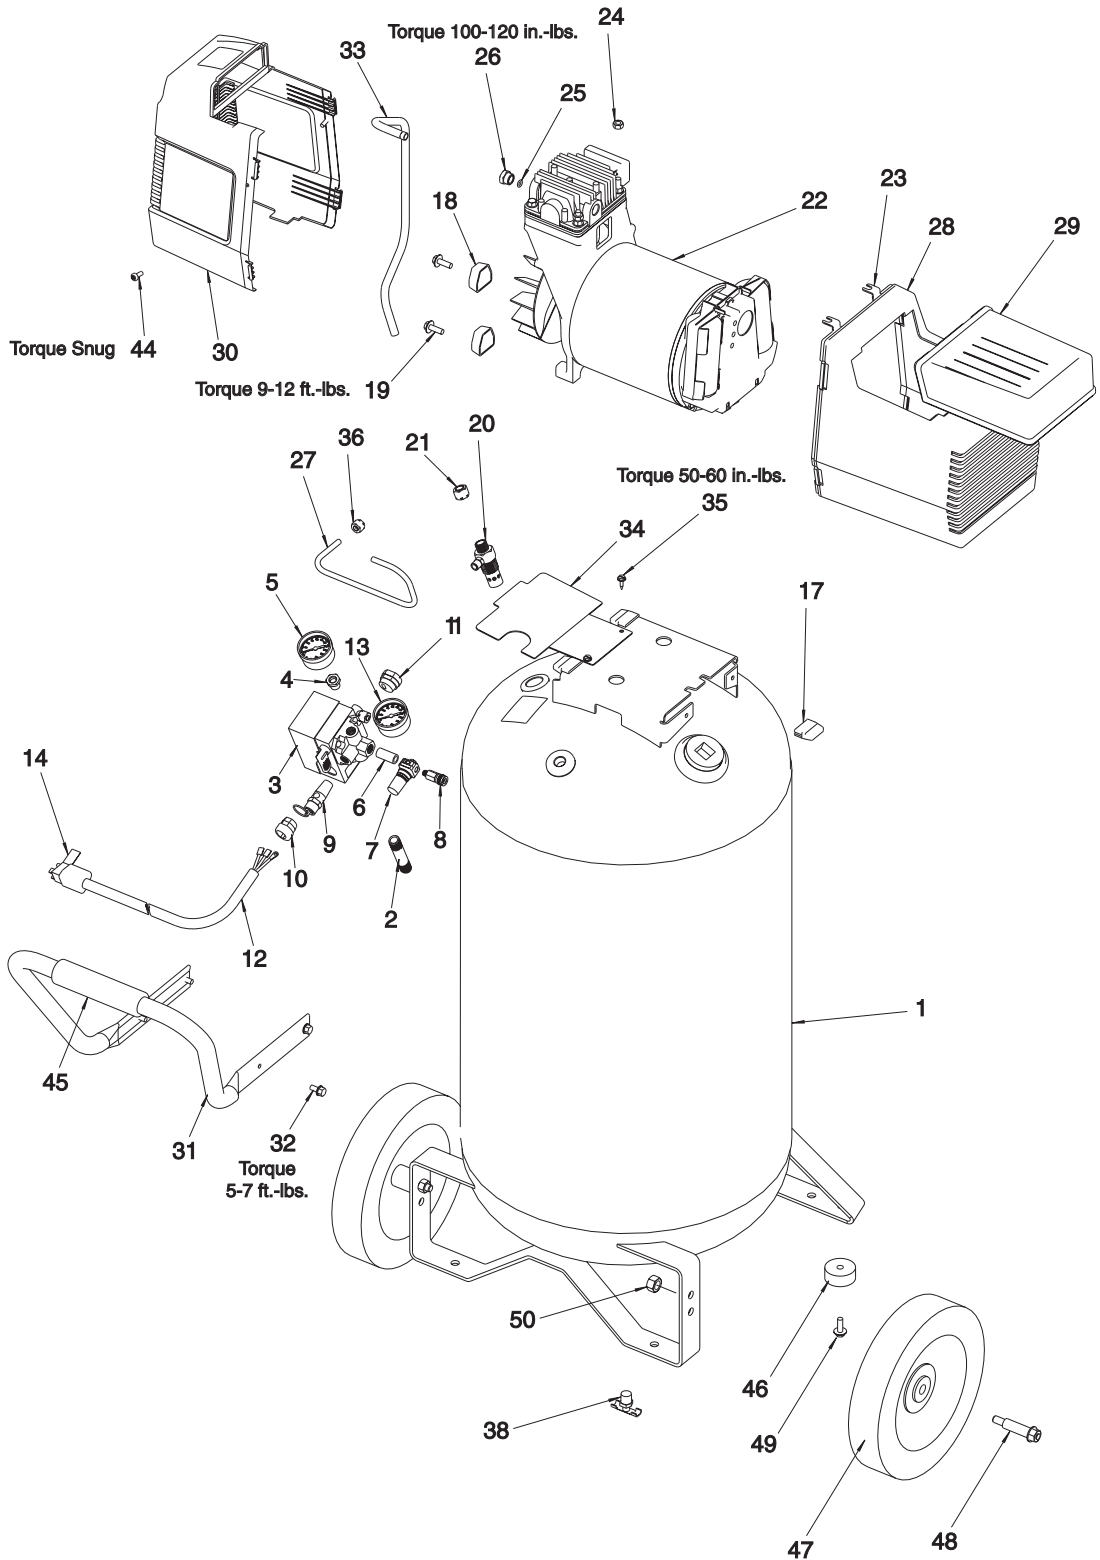

# CPF6025VP (cont'd)

<b>Key No.</b>	<b>Part Number</b>	<b>Description</b>
1	D20715	Air Tank
2	SSP-480	Nipple 1/4-18 NPT x 2.50
3	AC-0746	Pressure Switch
4	SSP-6021	Reducer Bushing 1/8-1/4 NPT
5	GA-366	Gauge
6	SS-2071	Nipple 1/4-18 NPT x 1.5
7	D20643	Regulator
8	D20675	Quick Connect 1/4NPT
9	TIA-4150	Safety Valve
10	SSW-7385	Strain Relief Bushing
11	SSW-7367	Strain Relief Bushing
12	SUDL-413-2	Power Cord Assembly
13	D20644	Gauge
14	LA-2876	Label, Power Cord
15	SUDL-9-1	Screw 8-32 x .375/.344 (Not Shown)
17	AC-0774	Isolator
18	ACG-18	Saddle Mount Cup
19	91895680	Screw 1/4 - 20 x .75
20	AC-0631	Check Valve
21	SSP-7813	Nut Sleeve Assembly 3/8"
22	(See page 2)	Pump Assembly
23	CAC-1121	Shroud Bracket
24	SS-655-ZN	Hex Nut 1/4-20 UNC
25	SSG-3105	O-Ring
26	SSP-7821-1	Nut Tubing
27	D20786	Pressure Relief Tube
28	D20151	Shroud, Rear
29	CAC-1080	Tool Tray
30	D20152	Shroud, Front
31	AC-0609	Handle
32	SSF-981	Hex Screw
33	D20719	Outlet Tube
34	D20722	Fan Guard
35	SSF-953-ZN	Screw 10 x 5/8
36	SSP-7811	Nut Sleeve Assembly 1/4"
38	SS-2707	Drain Valve
44	SSF-3156	Screw 10-9 x .50
45	AC-0558	Grip
46	SST-107	Rubber Recessed Bumper
47	AC-0014	Wheel 9"
48	CAC-60	Shoulder Bolt 1/8 - 16 UNC
49	SSF-630	Screw
50	SSF-8080-ZN	Hex Nut 1/8 - 16 UNC

# CPF6025VP (cont'd)

## Key

<u>No.</u>	<u>Part Number</u>	<u>Description</u>
1	D20295	Motor
2	AC-0140	Eccentric Bearing Assembly
3	SSF-615	Screw 1/4-20 UNC-2A THD
4	AC-0108	Fan
5	SSF-586	Screw 1/4 -20 UNC x .75
✓•6	----	Cylinder Sleeve
✓7	----	Connecting Rod Assembly
✓•8	SSG-8156	O-Ring
9	AC-0032	Valve Plate Assembly
✓•10	ACG-45	O-Ring
11	AC-0037	Head
12	SSF-589	Stud 1/4 - 20 x 1.125
13	SSF-927	Screw 1/4-20 x 1.125
▲14	----	Muffler Intake
▲15	----	Screen Filter
▲16	DAC-143	Filter Intake
▲17	----	Fastener Intake Filter
✓•18	----	Compression Ring
✓•19	----	Screw
✓20	----	Compression Ring Cap