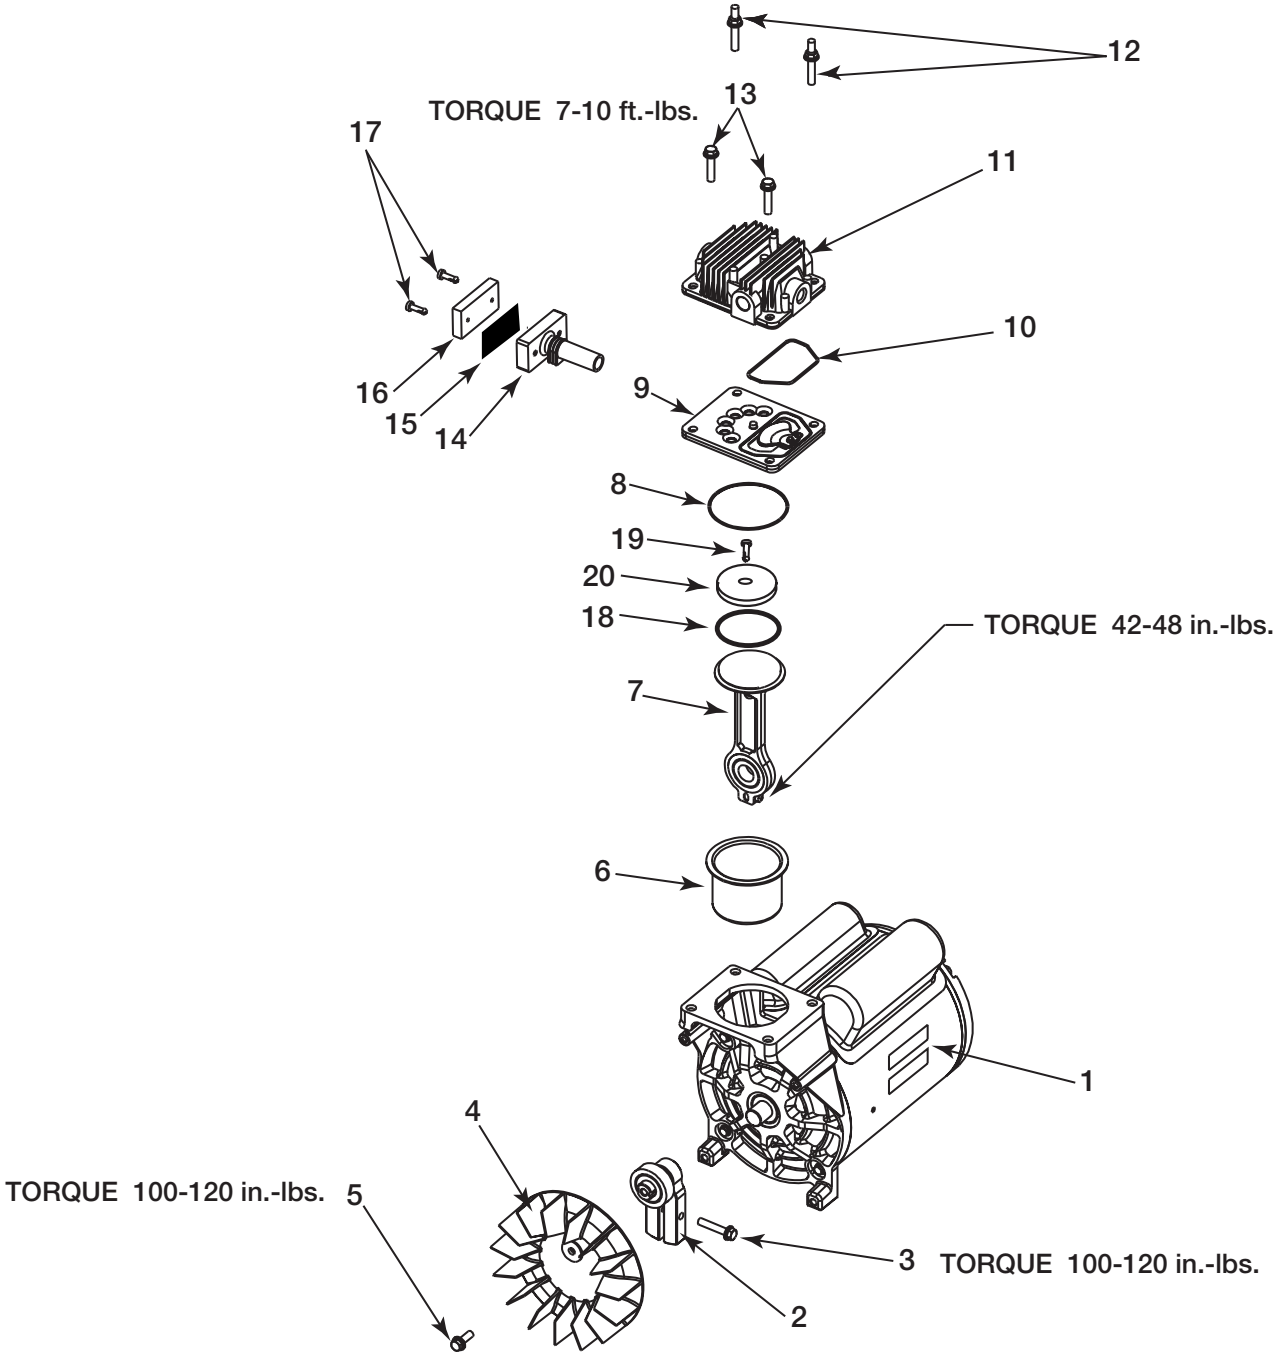

# CPF6025VP

# CPF6025VP (cont'd)

<b>Key No.</b>	<b>Part Number</b>	<b>Description</b>
1	D20715	Air Tank
2	SSP-480	Nipple 1/4-18 NPT x 2.50
3	AC-0746	Pressure Switch
4	SSP-6021	Reducer Bushing 1/8-1/4 NPT
5	GA-366	Gauge
6	SS-2071	Nipple 1/4-18 NPT x 1.5
7	D20643	Regulator
8	D20675	Quick Connect 1/4NPT
9	TIA-4150	Safety Valve
10	SSW-7385	Strain Relief Bushing
11	SSW-7367	Strain Relief Bushing
12	SUDL-413-2	Power Cord Assembly
13	D20644	Gauge
14	LA-2876	Label, Power Cord
15	SUDL-9-1	Screw 8-32 x .375/.344 (Not Shown)
17	AC-0774	Isolator
18	ACG-18	Saddle Mount Cup
19	91895680	Screw 1/4 - 20 x .75
20	AC-0631	Check Valve
21	SSP-7813	Nut Sleeve Assembly 3/8"
22	(See page 2)	Pump Assembly
23	CAC-1121	Shroud Bracket
24	SS-655-ZN	Hex Nut 1/4-20 UNC
25	SSG-3105	O-Ring
26	SSP-7821-1	Nut Tubing
27	D20786	Pressure Relief Tube
28	D20151	Shroud, Rear
29	CAC-1080	Tool Tray
30	D20152	Shroud, Front
31	AC-0609	Handle
32	SSF-981	Hex Screw
33	D20719	Outlet Tube
34	D20722	Fan Guard
35	SSF-953-ZN	Screw 10 x 5/8
36	SSP-7811	Nut Sleeve Assembly 1/4"
38	SS-2707	Drain Valve
44	SSF-3156	Screw 10-9 x .50
45	AC-0558	Grip
46	SST-107	Rubber Recessed Bumper
47	AC-0014	Wheel 9"
48	CAC-60	Shoulder Bolt 1/8 - 16 UNC
49	SSF-630	Screw
50	SSF-8080-ZN	Hex Nut 1/8 - 16 UNC

# CPF6025VP (cont'd)

## Key

<u>No.</u>	<u>Part Number</u>	<u>Description</u>
1	D20295	Motor
2	AC-0140	Eccentric Bearing Assembly
3	SSF-615	Screw 1/4-20 UNC-2A THD
4	AC-0108	Fan
5	SSF-586	Screw 1/4 -20 UNC x .75
✓•6	----	Cylinder Sleeve
✓7	----	Connecting Rod Assembly
✓•8	SSG-8156	O-Ring
9	AC-0032	Valve Plate Assembly
✓•10	ACG-45	O-Ring
11	AC-0037	Head
12	SSF-589	Stud 1/4 - 20 x 1.125
13	SSF-927	Screw 1/4-20 x 1.125
▲14	----	Muffler Intake
▲15	----	Screen Filter
▲16	DAC-143	Filter Intake
▲17	----	Fastener Intake Filter
✓•18	----	Compression Ring
✓•19	----	Screw
✓20	----	Compression Ring Cap