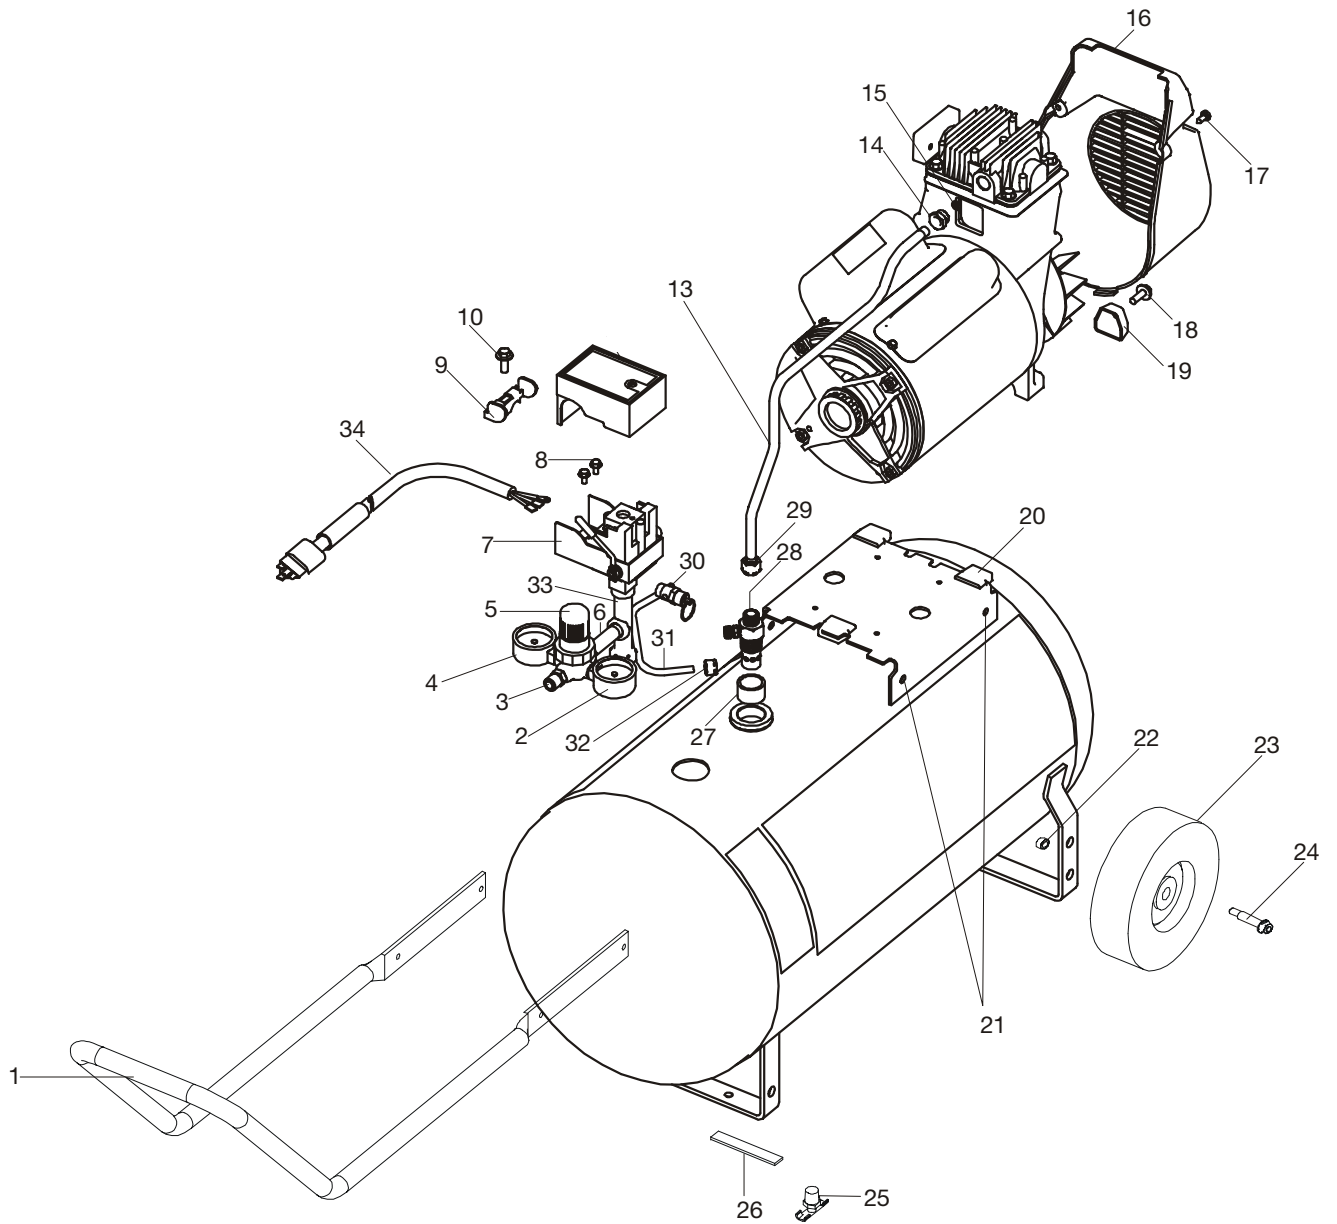

# FB412

# FB412 (cont'd)

<b>KEY NO.</b>	<b><u>PART NUMBER</u></b>	<b><u>DESCRIPTION</u></b>
1	AC-0562	Handle
2	AC-0009-1	Gauge, RT Hand
3	H-2101	Adaptor
4	AC-0010-1	Gauge, LT Hand
5	AC-0007	Regulator
6	SSP-480	Nipple, 1/4 x 2.5"
7	AC-0565	Pressure Switch
8	SSF-1001-1	Ground Screw (2 used)
9	CAC-1392	Strain Relief
10	SSF-556	Screw, 10-32 x 1
13	AC-0568	Outlet Tube
14	SSP-7821-1	Brass Compression Nut
15	CAC-1120	Silicone Sleeve
16	AC-0376	Mini Shroud
17	ACG-408	Screw 10-24 x 9/16" (2 used)
18	91895680	Screw, 1/4-20 x .75 (2 used)
19	ACG-18	Cup, Saddle Mount (2 used)
20	ACG-19	Isolator (3 used)
21	SSF-981	Screw (4 used)
22	SSF-8080-ZN	Nut, Hex 3/8-16 unc - 2B (2 used)
23	CAC-4299	Wheel - 6" (2 used)
24	CAC-60	Shoulder Bolt (2 used)
25	SS-2707	Drain Valve
26	SUDL-6-1	Strip, Rubber Foot
27	SSP-490-1	Reducer
28	AC-0631	Check Valve
29	SSP-7813	Nut/Sleeve Assy. 3/8"
30	97503734	Safety Valve
31	AC-0645	Pressure Relief Tube
32	SSP-7811	Nut Sleeve Assy.
33	AC-0027-2	Stand Pipe
34	SUDL-413-2	Cord Assembly

# FB412 (cont'd)

<b>KEY</b>		
<b>NO.</b>	<b>PART NUMBER</b>	<b>DESCRIPTION</b>
+ 50	---	Air filter fastener (2 used)
+ 51	DAC-143	Air filter
+ 52	---	Muffler screen
+ 53	---	Intake muffler
54	AC-0037	Head
56	SSF-927	Screw 1/4-20 x 1 1/4" (4 used)
*✓ 57	ACG-45	O-Ring
58	AC-0032	Valve plate assembly (includes valves, restrictors & screws)
*✓ 59	SSG-8156	O-ring
* 60	---	Connecting rod assembly
*✓ 61	---	Cylinder sleeve (position locating mark toward motor)
62	MO-9075	Motor
65	AC-0140	Eccentric Flywheel Bearing Assy.
66	SSF-615	Screw (1/4-20 unc-2A)
67	AC-0108	Fan
69	SSF-586	Screw (1/4-20 unc x .75)
*✓ 70	SSF-3158-1	Screw 10-24 X .75 T25 Torx
* 71	---	Connecting Rod Cap
*✓ 72	---	Compression Ring

✓ K-0058 cylinder sleeve/compression ring kit (also includes 57, 59, 61, 70, 72)