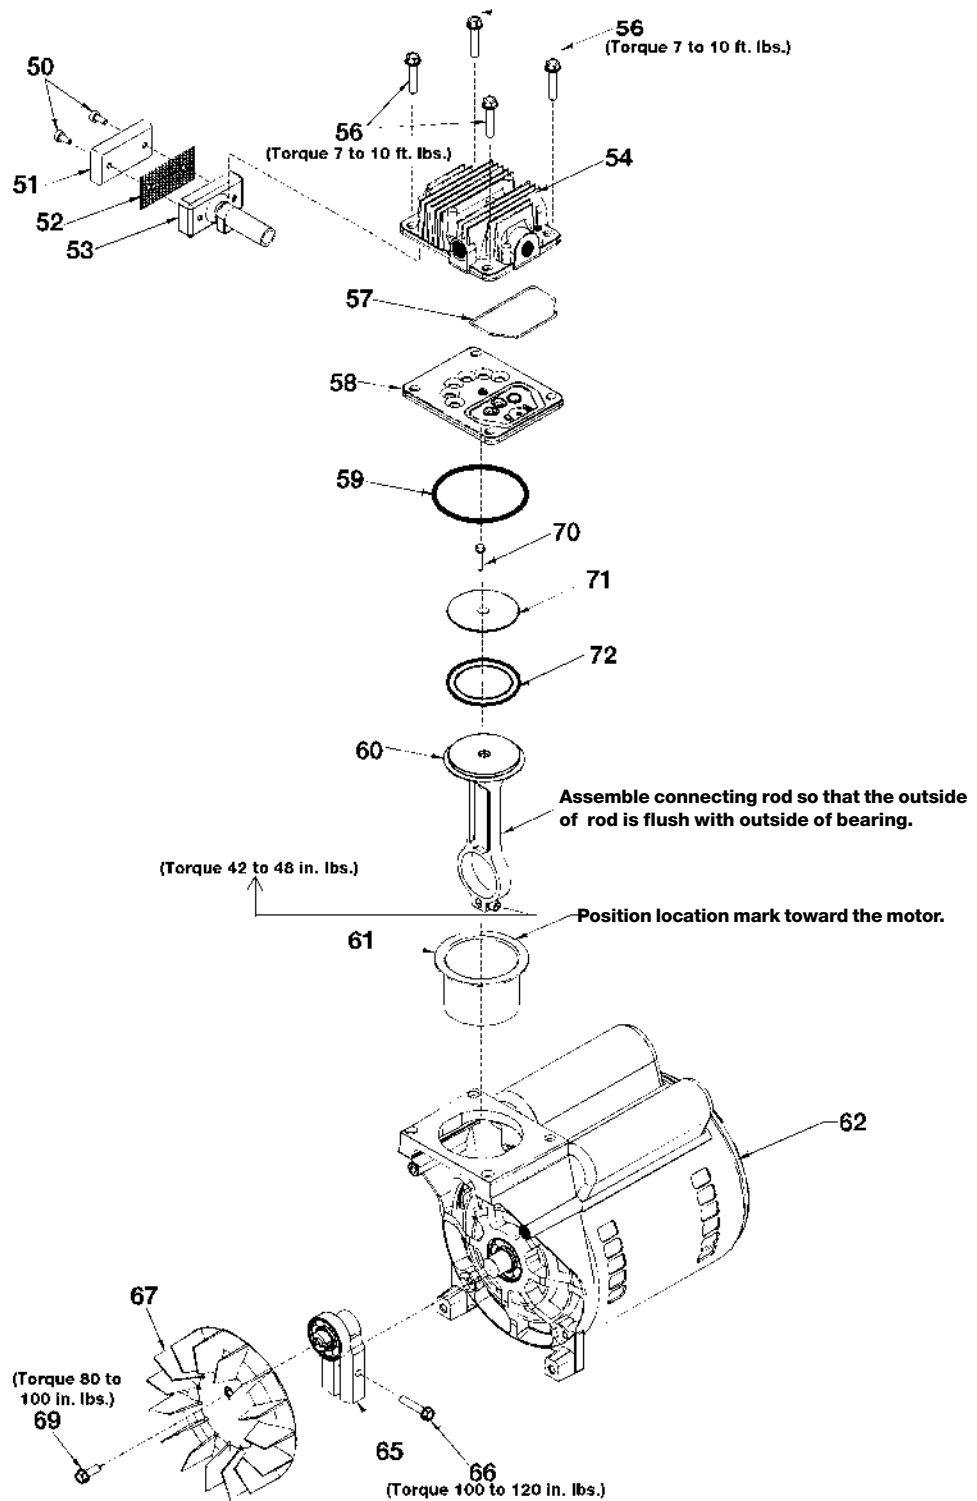

# FB412

# FB412 (cont'd)

<b>KEY NO.</b>	<b><u>PART NUMBER</u></b>	<b><u>DESCRIPTION</u></b>
1	AC-0562	Handle
2	AC-0009-1	Gauge, RT Hand
3	H-2101	Adaptor
4	AC-0010-1	Gauge, LT Hand
5	AC-0007	Regulator
6	SSP-480	Nipple, 1/4 x 2.5"
7	AC-0565	Pressure Switch
8	SSF-1001-1	Ground Screw (2 used)
9	CAC-1392	Strain Relief
10	SSF-556	Screw, 10-32 x 1
13	AC-0568	Outlet Tube
14	SSP-7821-1	Brass Compression Nut
15	CAC-1120	Silicone Sleeve
16	AC-0376	Mini Shroud
17	ACG-408	Screw 10-24 x 9/16" (2 used)
18	91895680	Screw, 1/4-20 x .75 (2 used)
19	ACG-18	Cup, Saddle Mount (2 used)
20	ACG-19	Isolator (3 used)
21	SSF-981	Screw (4 used)
22	SSF-8080-ZN	Nut, Hex 3/8-16 unc - 2B (2 used)
23	CAC-4299	Wheel - 6" (2 used)
24	CAC-60	Shoulder Bolt (2 used)
25	SS-2707	Drain Valve
26	SUDL-6-1	Strip, Rubber Foot
27	SSP-490-1	Reducer
28	AC-0631	Check Valve
29	SSP-7813	Nut/Sleeve Assy. 3/8"
30	97503734	Safety Valve
31	AC-0645	Pressure Relief Tube
32	SSP-7811	Nut Sleeve Assy.
33	AC-0027-2	Stand Pipe
34	SUDL-413-2	Cord Assembly

# FB412 (cont'd)

<b>KEY</b>		
<b>NO.</b>	<b>PART NUMBER</b>	<b>DESCRIPTION</b>
+ 50	---	Air filter fastener (2 used)
+ 51	DAC-143	Air filter
+ 52	---	Muffler screen
+ 53	---	Intake muffler
54	AC-0037	Head
56	SSF-927	Screw 1/4-20 x 1 1/4" (4 used)
*✓ 57	ACG-45	O-Ring
58	AC-0032	Valve plate assembly (includes valves, restrictors & screws)
*✓ 59	SSG-8156	O-ring
* 60	---	Connecting rod assembly
*✓ 61	---	Cylinder sleeve (position locating mark toward motor)
62	MO-9075	Motor
65	AC-0140	Eccentric Flywheel Bearing Assy.
66	SSF-615	Screw (1/4-20 unc-2A)
67	AC-0108	Fan
69	SSF-586	Screw (1/4-20 unc x .75)
*✓ 70	SSF-3158-1	Screw 10-24 X .75 T25 Torx
* 71	---	Connecting Rod Cap
*✓ 72	---	Compression Ring