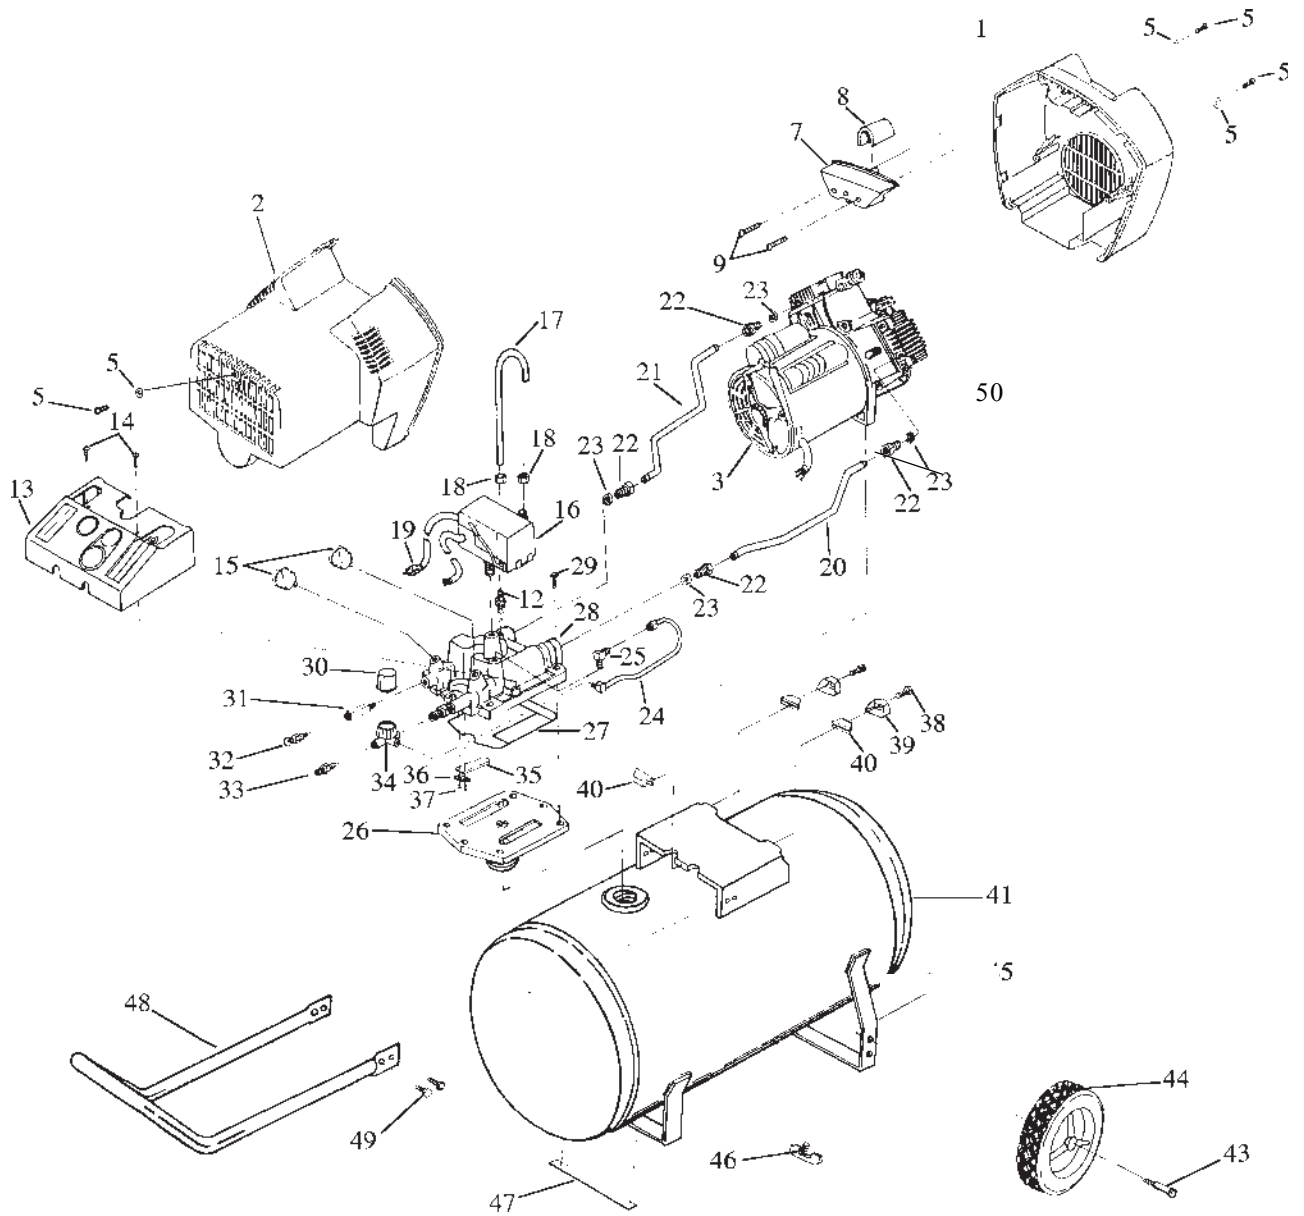

# FTV530 FCTV530

# FTV530

## FCTV530 (cont'd)

<u>KEY NO.</u>	<u>PART NUMBER</u>	<u>DESCRIPTION</u>
1	DAC-243	Shroud, Rear
2	DAC-244	Shroud, Front
3	ACG-4000-1	Pump Assy.
5	ACG-408	Fastener Assembly (3 used)
7	ACG-213	Cover, Intake Muffler
8	ACG-12	Filter Element
9	SSF-554	Screw, #10-14 x 2.5 Pan Head (2 used)
12	SS-8553	Connector Body
14	SSF-558	Screw, #8-32 x .375 Torx Tap (2 used)
15	GA-362	Gauge (2 used)
16	CAC-1383	Pressure Switch
17	CAC-1388	Pressure Relief Tube
18	SSP-7811	Nut-Sleeve Assy 1/4" (2 used)
19	SUDL-415-1	Cord Assy.
20	ACG-37	Tube, Outlet Left
21	ACG-38	Tube, Outlet Right
22	SSF-550	Compression Nut (4 used)
23	CAC-1369	Silicone Sleeve (4 used)
24	CAC-4125	Tube Assy.
25	SSP-6422	Elbow 90°
26	CAC-1352	Manifold, Bottom
27	SSG-3100	O-Ring, Manifold
28	CAC-1353	Manifold, Top
29	SSF-990	Screw, 1/4-20 (6 used)
30	CAC-1370	Knob, Acorn Regulator
31	CAC-1377	Adaptor, Safety Valve
32	97503734	Safety Valve
33	H-2101	Adaptor
34	CAC-4296-1	Regulator
35	265-196-1	Valve, Flapper
36	CAC-1391	Restrictor, Check Valve
37	SSF-9821	Screw, THD Forming 5-40 x 1 (2 used)
38	91895680	Screw, 1/4-20 x .75 (2 used)
39	ACG-18	Cup, Saddle Mount (2 used)
40	ACG-19	Isolator (3 used)
43	CAC-60	Shoulder Bolt (2 used)
44	CAC-4313	Wheel - 10" (2 used)
45	SSF-8080-ZN	Nut, Hex 3/8 (2 used)
46	SS-2707	Drain Valve
47	SUDL-6-1	Strip, Rubber Foot
48	CAC-1374	Handle
49	SSF-981	Screw (4 used)
* 50	ACG-4000-1	Pump Assembly
<b>NOT SHOWN</b>		
	Hose (FCTV530)	H-7038 (1/4" X 15')
	Hose (FCTV530)	H-7040-1
	Air Chuck	SSH-8
	MG7-OFTWIN	General Manual
	MP7-FTV530	Parts Manual

\* Refer to pump breakdowns