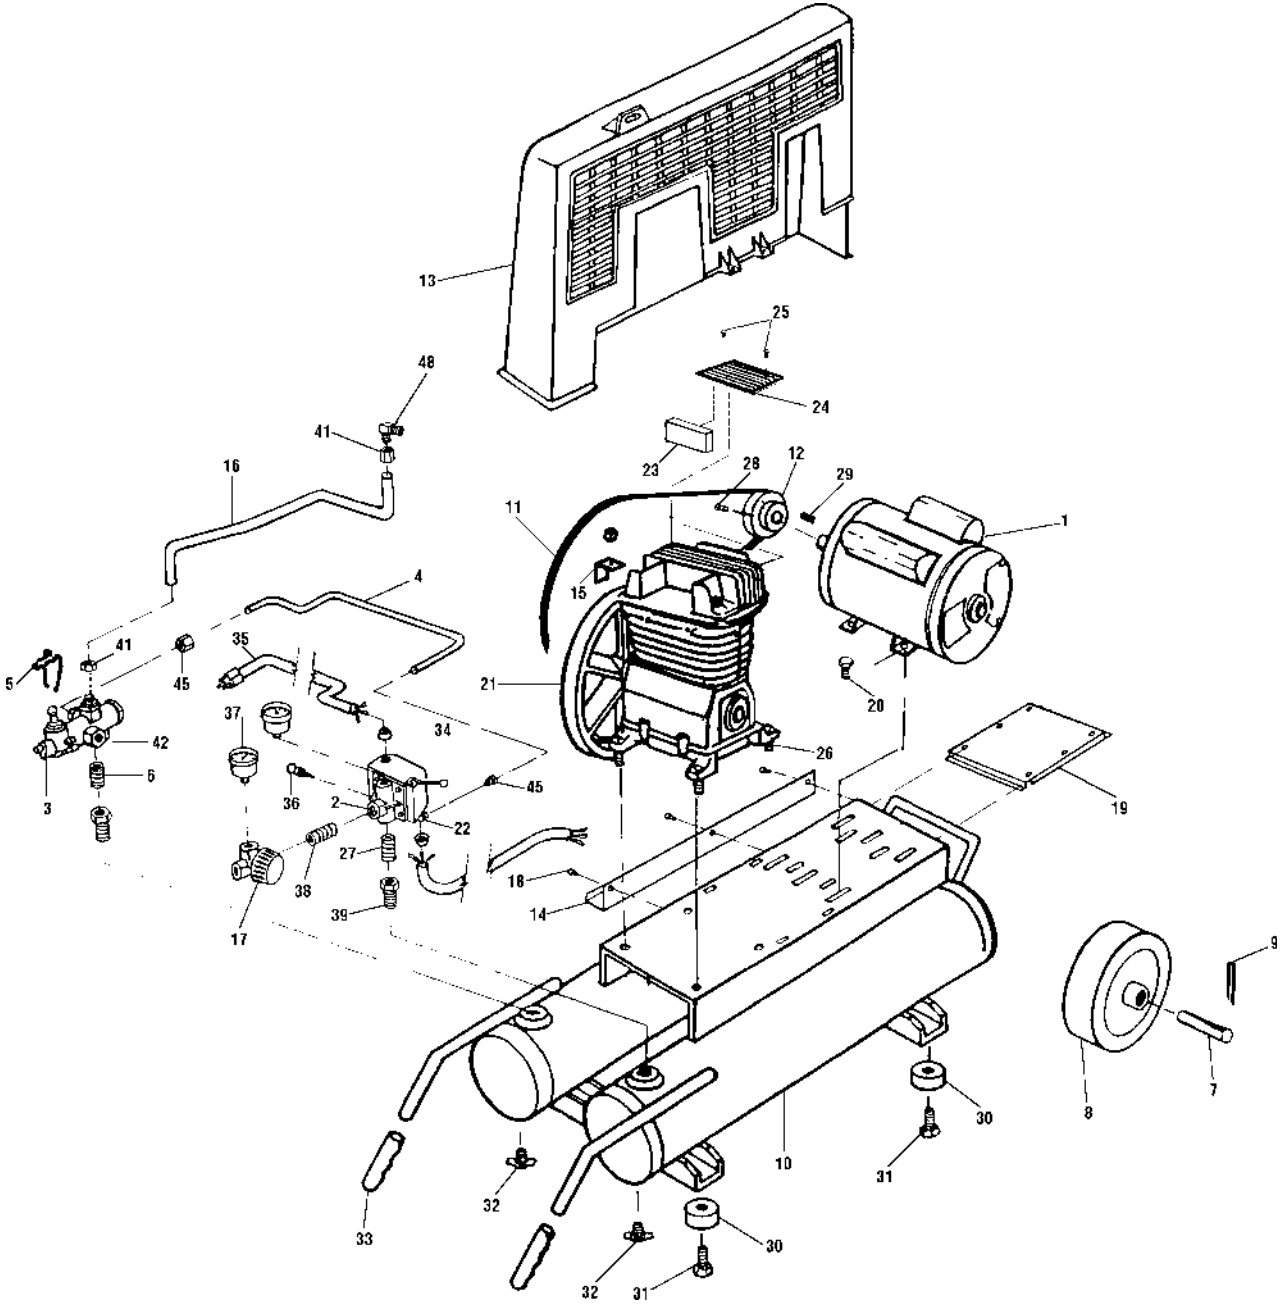

2E8DCD 2E8DCD-1

2E8DCD

2E8DCD-1 (cont'd)

<u>KEY NO.</u>	<u>PART NUMBER</u>	<u>DESCRIPTION</u>
1	Z-C-MO-3021	MOTOR
2	CAC-4332-1	SWITCH/MANIFOLD
3	DAC-216	UNLOADER VALVE
4	DAC-211	UNLOADER TUBE
5	DAC-219	LOCKOUT CLIP
6	97171037	NIPPLE
7	DAC-138	AXLE
8	DAC-139	WHEEL
9	SSN-2405	COTTER PIN (2 USED)
10	TA-4238	TANK 8 GAL.
11	C-BT-215	BELT
12	C-PU-2872	PULLEY
13	CAC-22-2	BELT GUARD
14	CAC-142	BELT GUARD CLOSURE
15	CAC-2-1	BRACKET
16	K-0184	OUTLET TUBE
17	CAC-4296-1	REGULATOR
18	SSF-953-ZN	SCREW (4 USED)
19	CAC-42-1	STIFFENER PLATE
20	SSF-3077	SCREW (4 USED)
21	• AC-0171	PUMP ASSEMBLY
22	KK-4315	PRESSURE RELEASE VALVE KIT
23	265-17	FILTER
24	265-18	FILTER RETAINER
25	SSF-935	SCREW (2 USED)
26	SSF-928	SCREW (4 USED)
27	SS-1286	NIPPLE
28	SS-391	SET SCREW
29	SS-10448	KEY
30	SST-5314-1	RUBBER BUMPER (4 USED)
31	SSF-925	SCREW (4 USED)
32	SS-2707	DRAIN VALVE (2 USED)
33	CAC-1244	HANDLE GRIP (2 USED)
34	SSW-7367	STRAIN RELIEF (2 USED)
35	SUDL-403-1	POWER CORD
36	TIA-4150	SAFETY VALVE
37	C-GA-346	GAUGE
38	SS-2071	NIPPLE
39	SSP-479	BUSHING
40	CAC-4241-1	CORD-MOTOR
41	SSP-7812	NUT-SLEEVE ASSY. (2 USED)
42	91889832	ORIFICE
43	SSF-8113-ZN	LOCK NUT
44	C-GA-345	GAUGE
45	SSP-7811	NUT-SLEEVE ASSY. (2 USED)

Not Shown

MG3-OLPORT-2	Operators Manual
MP3-2E8DCD-1	Parts Manual

•See Pumps Tab