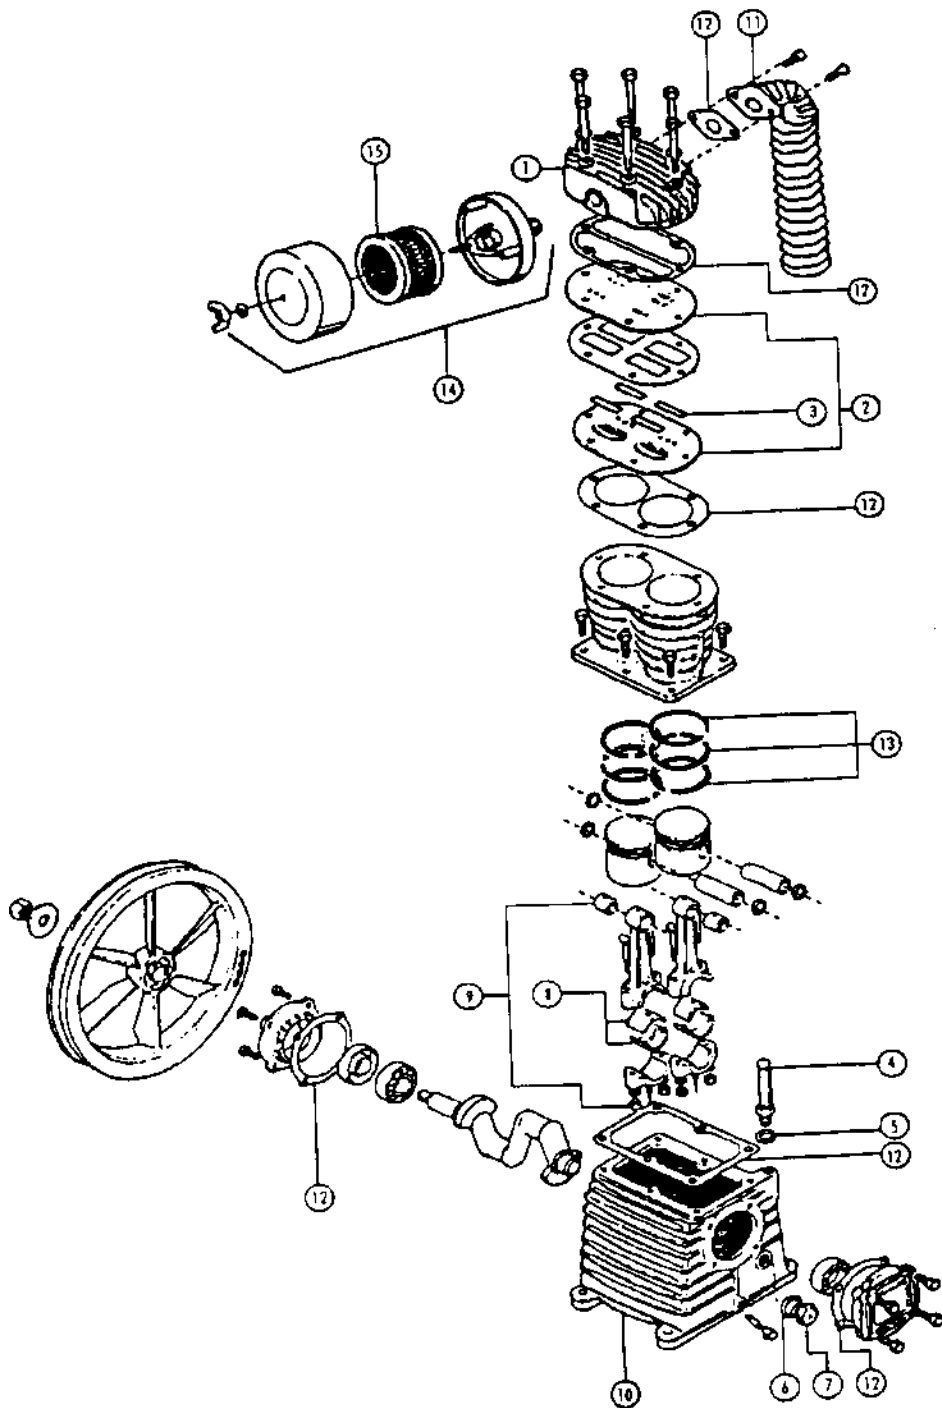

ROL-100

ROL-100 (cont'd)

KEY NO.	PART NUMBER	DESCRIPTION
1	ROL-119	CYLINDER HEAD
2	ROL-120	VALVE PLATE ASSEMBLY
3	ROL-121	REED VALVE KIT
4	ROL-122	3/8" OIL FILL PLUG
5	ROL-123	3/8" OIL FILL PLUG GASKET
6	ROL-124	SIGHT GLASS GASKET
7	ROL-125	SIGHT GLASS
8	ROL-126	BEARING INSERT
9	ROL-127	CONNECTING ROD ASSEMBLY
10	ROL-128	CRANKCASE
11	ROL-129	AFTERCOOLER
12	ROL-130	GASKET KIT
13	ROL-131	RING KIT
14	ROL-115	FILTER ASSEMBLY
15	ROL-116	FILTER ELEMENT