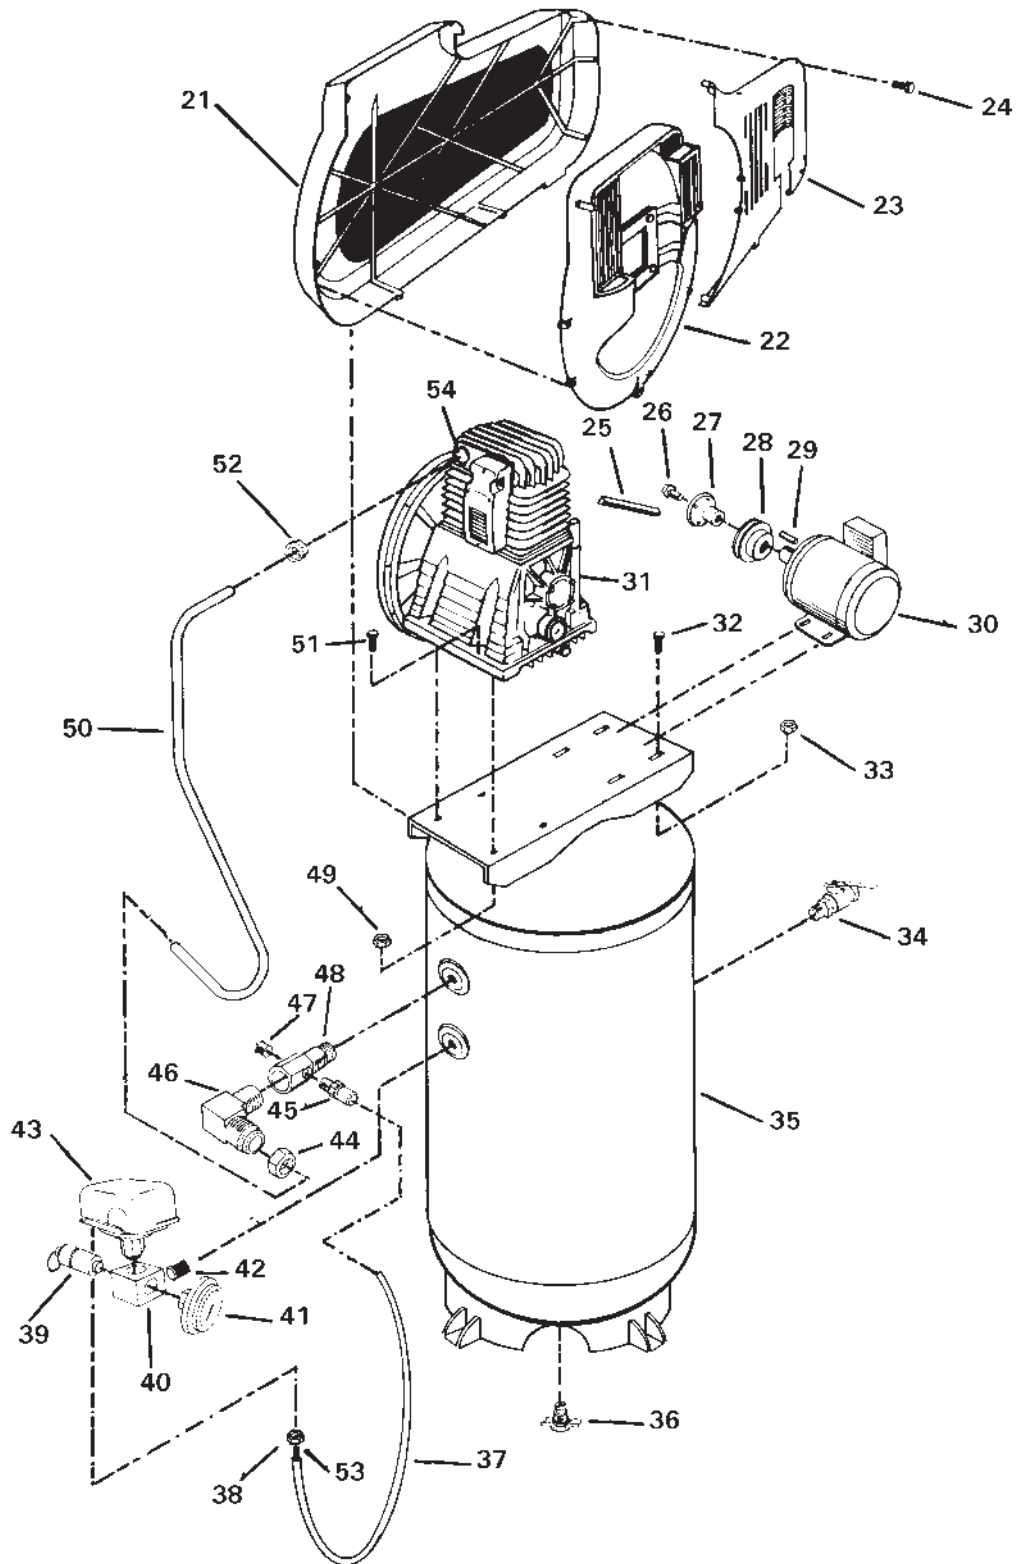

5K80VID-1

5K80VID-1 (cont'd)

<u>Key No.</u>	<u>Part Numvber</u>	<u>Description</u>
X 21	---	Outer Belt Guard
X 22	---	Inside Pump Belt Guard
X 23	---	Inside Motor Belt Guard
X 24	Kit Only	Belt Guard Fastener Kit
	25 97512958	Belt
	26 ---	Screw (included in Key #22)
	27 91897678	Taper Lock Busing
	28 C-PU-2884	Sheave
	29 SST-5009	Motor Shaft Key
	30 MO-9044-1	Motor
	31 •ABP-459	Compressor Pump
	32 SSF-3140-ZN	Motor Screw
	33 SSF-8111-ZN	Nut, Whiz-Lock
	34 97179048	Ball Valve
	35 *	Tank
	36 SS-2707	Drain Valve
	37 No longer available	Unloader Tube
	38 SSP-7811	Nut Sleeve Assy.
	39 TIA-4200	Safety Valve
	40 91895813	Manifold
	41 97173801	Gauge
	42 97259535	Adapter
	43 97270284	Pressure Switch
	44 SSP-7824	Nut Sleeve Assy.
	45 97167589	Connector
	46 SSP-6461	Male Elbow
	47 SS-3222-CD	Pipe Plug
	48 CAC-1414	Check Valve
	49 SSF-8111-ZN	Nut
	50 DAC-192	Outlet Tube
	51 SSF-3154	Pump Screw
	52 SSP-7824	Nut Sleeve Assy.
	53 SSP-9013	Tube Insert
	54 SSP-6103	Male Connector

NOT SHOWN

KK-4834 Isolator Kit

X Keys 21, 22 and 23 can only be purchased as KK-5008 Belt Guard Kit. (DAC-490 Fastener Kit is included.) (KK-5009 for Canada.)

***Non-serviceable part**

•See Pumps Tab