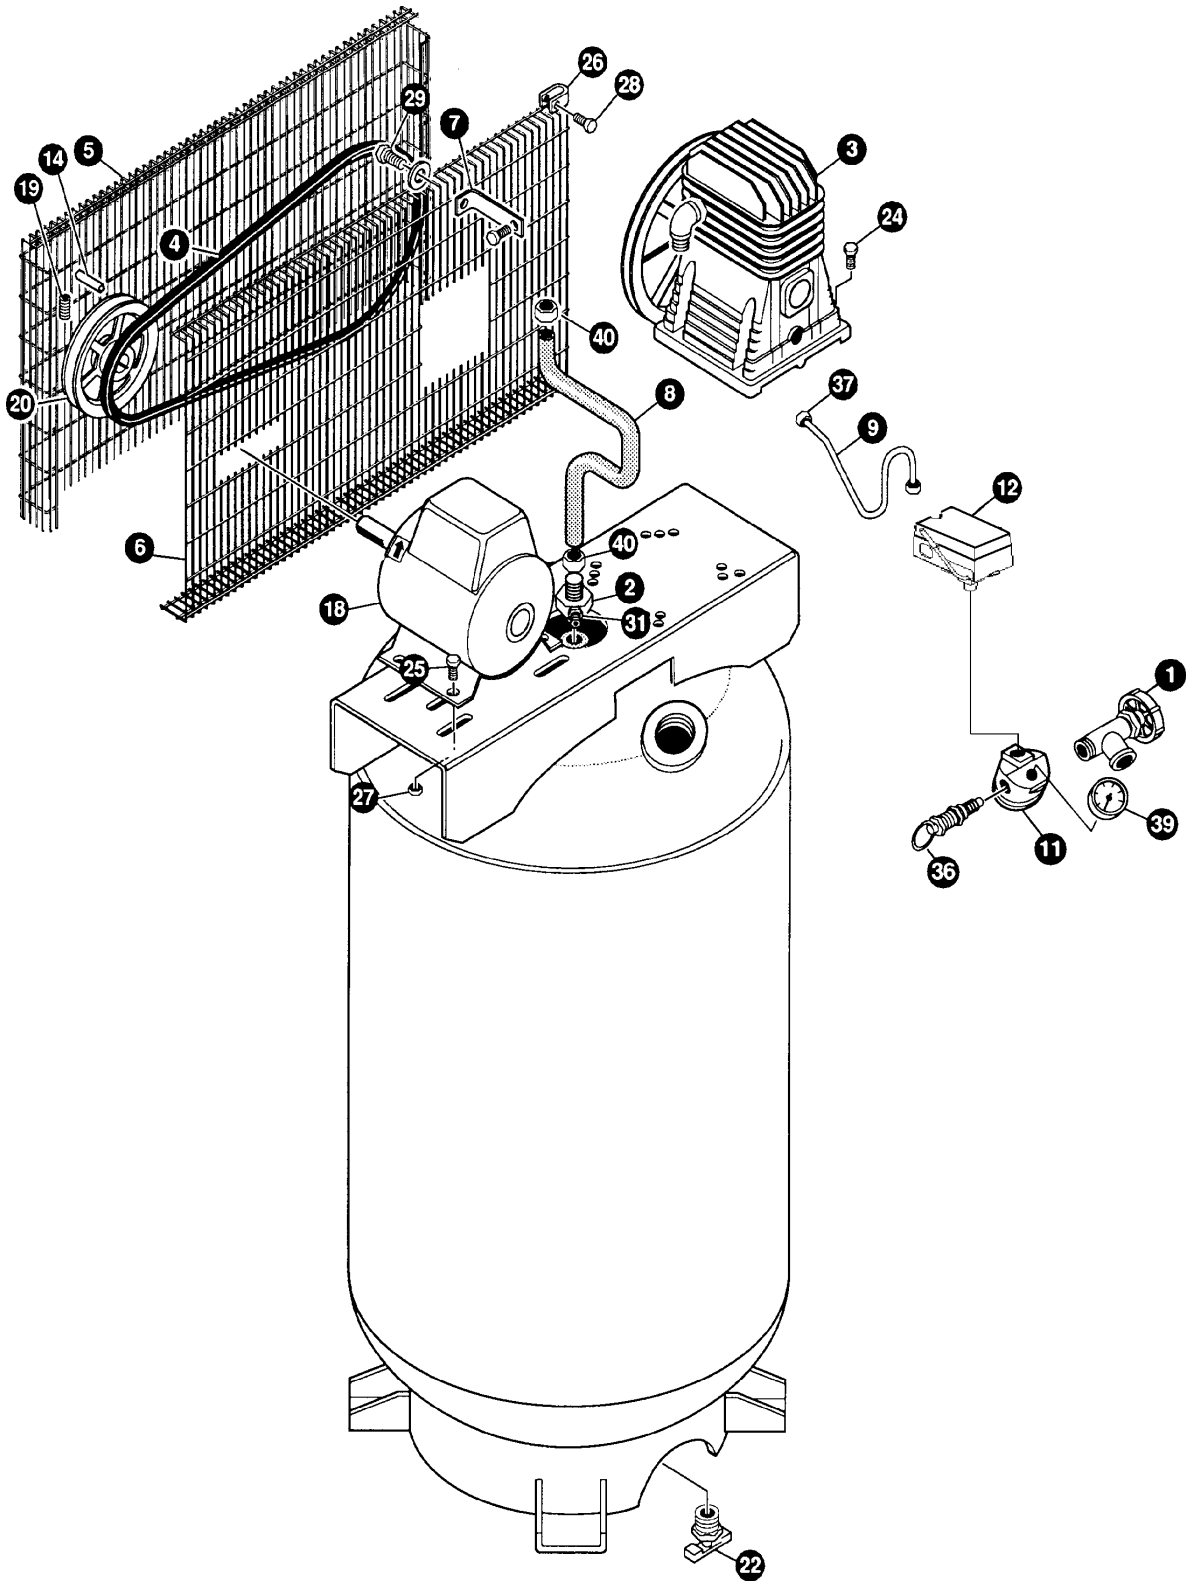

# 6J60V1D

# 6J60V1D (cont'd)

<b>Key</b>		
<b>No.</b>	<b>Part Number</b>	<b>Description</b>
1	SSV-6	Globe Valve
2	CAC-4337-1	Check Valve
3	•ABP-4900	Two-Stage Pump
4	BT-229	Belt
5	AC-0434	Outside Belt Guard
6	AC-0433	Inside Belt Guard
7	CAC-1004-2	Belt Guard Bracket
8	CAC-1359	Outlet Tube
9	DAC-305	Pressure Relief Tube
11	DAC-294	Manifold
12	DAC-150	Pressure Switch
13	DAC-278	Cord
14	SUDL-65	Key
18	MO-9044-1	Motor
19	SS-559	Set Screw
20	C-PU-2892	Pulley
21	SS-00403	Flywheel Direction Label
22	SS-2707	Drain Valve
24	SSF-3159	Pump Bolt
25	SSF-3140-ZN	Motor Bolt
26	SSF-8131	Speed Nut
27	SSF-8111-ZN	Lock Nut
28	SSF-953-ZN	Self Tapping Screw
29	91895680	Screw
31	SS-8553	Male Connector
32	SSW-7482	Connector (2 used)
36	TIA-4200	Safety Valve
37	SSP-7811	Nut Sleeve Assembly 1/4"
39	GA-360	Gauge
40	SSP-7812	Nut Sleeve Assembly 1/2"
42	DAC-296	Swivel Nut
43	DAC-296	Swivel Fitting
<b><u>NOT SHOWN</u></b>		
	KK-4315	Pressure Relief Valve Kit
	MG6-OLVERT-3B	Operators Manual
	MP6-6J60V1D	Parts Manual