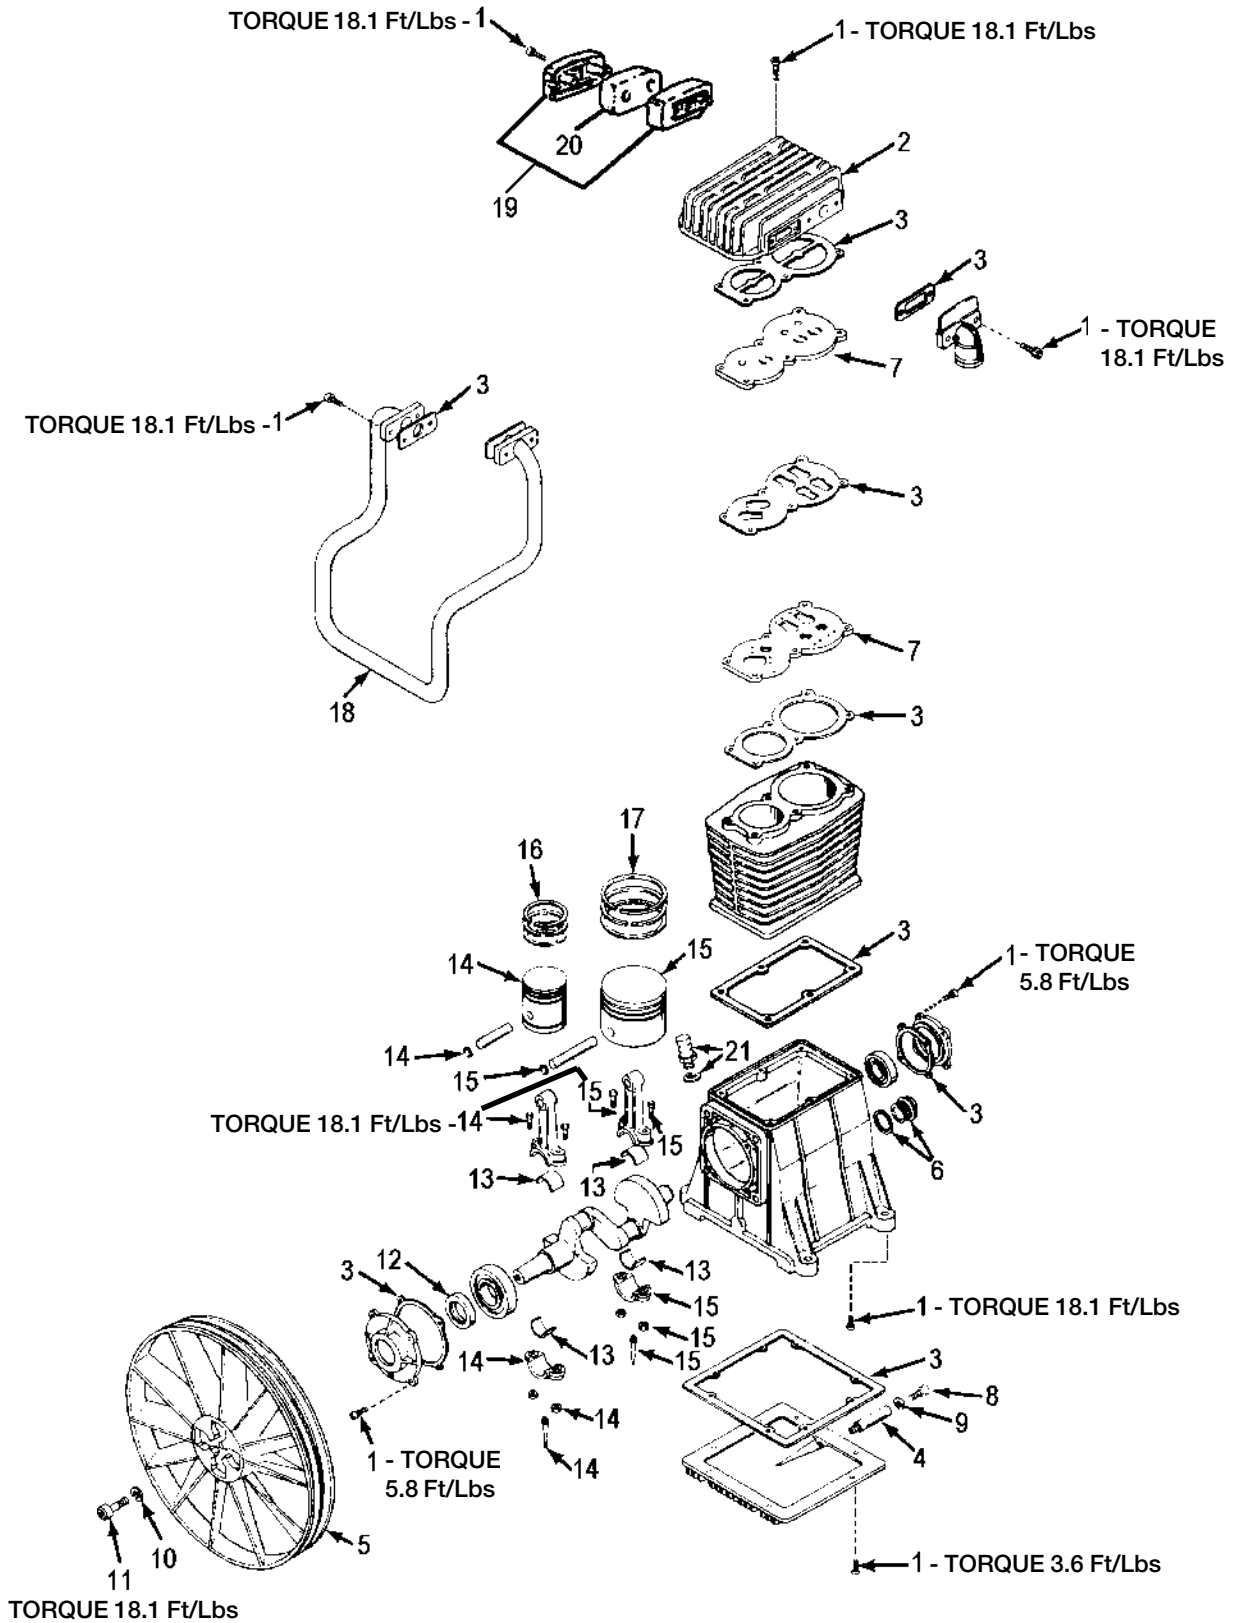

ABP-4900

ABP-4900 (cont'd)

<u>KEY NO.</u>	<u>PART NUMBER</u>	<u>DESCRIPTION</u>
1	KK-5039	Hardware Kit
2	ABP-4961400	Head
3	ABP-4950055	Gasket Kit
4	ABP-9053201	Oil Extension Tube
5	ABP-4000100	Flywheel
6	ABP-9022001	Sight Glass
7	ABP-4940050	Valve Plate Kit (Includes Inner Valve Plate Gasket)
8	ABP-9101164	Drain Plug Screw
9	ABP-9162030	Drain Plug Seal
10	ABP-9004008	Flywheel Washer
11	ABP-9110014	Flywheel Screw
12	ABP-9163010	Oil Seal
13	ABP-9013011	Shell Bearings (1 set)
* 14	ABP-8226504	HP Running Gear Kit
* 15	ABP-8226505	LP Running Gear Kit
16	ABP-4623050	HP Ring Kit
17	ABP-4924050	LP Ring Kit
18	ABP-4662000	Intercooler
19	ABP-4981000	Filter Replacement Kit (includes one #20)
20	ABP-4981100	Replacement Filter
21	ABP-9024014	Oil Fill Plug

*Includes piston, rings, piston pin, snap rings, oil dipper and split bearings, locking nuts, and connecting rod.