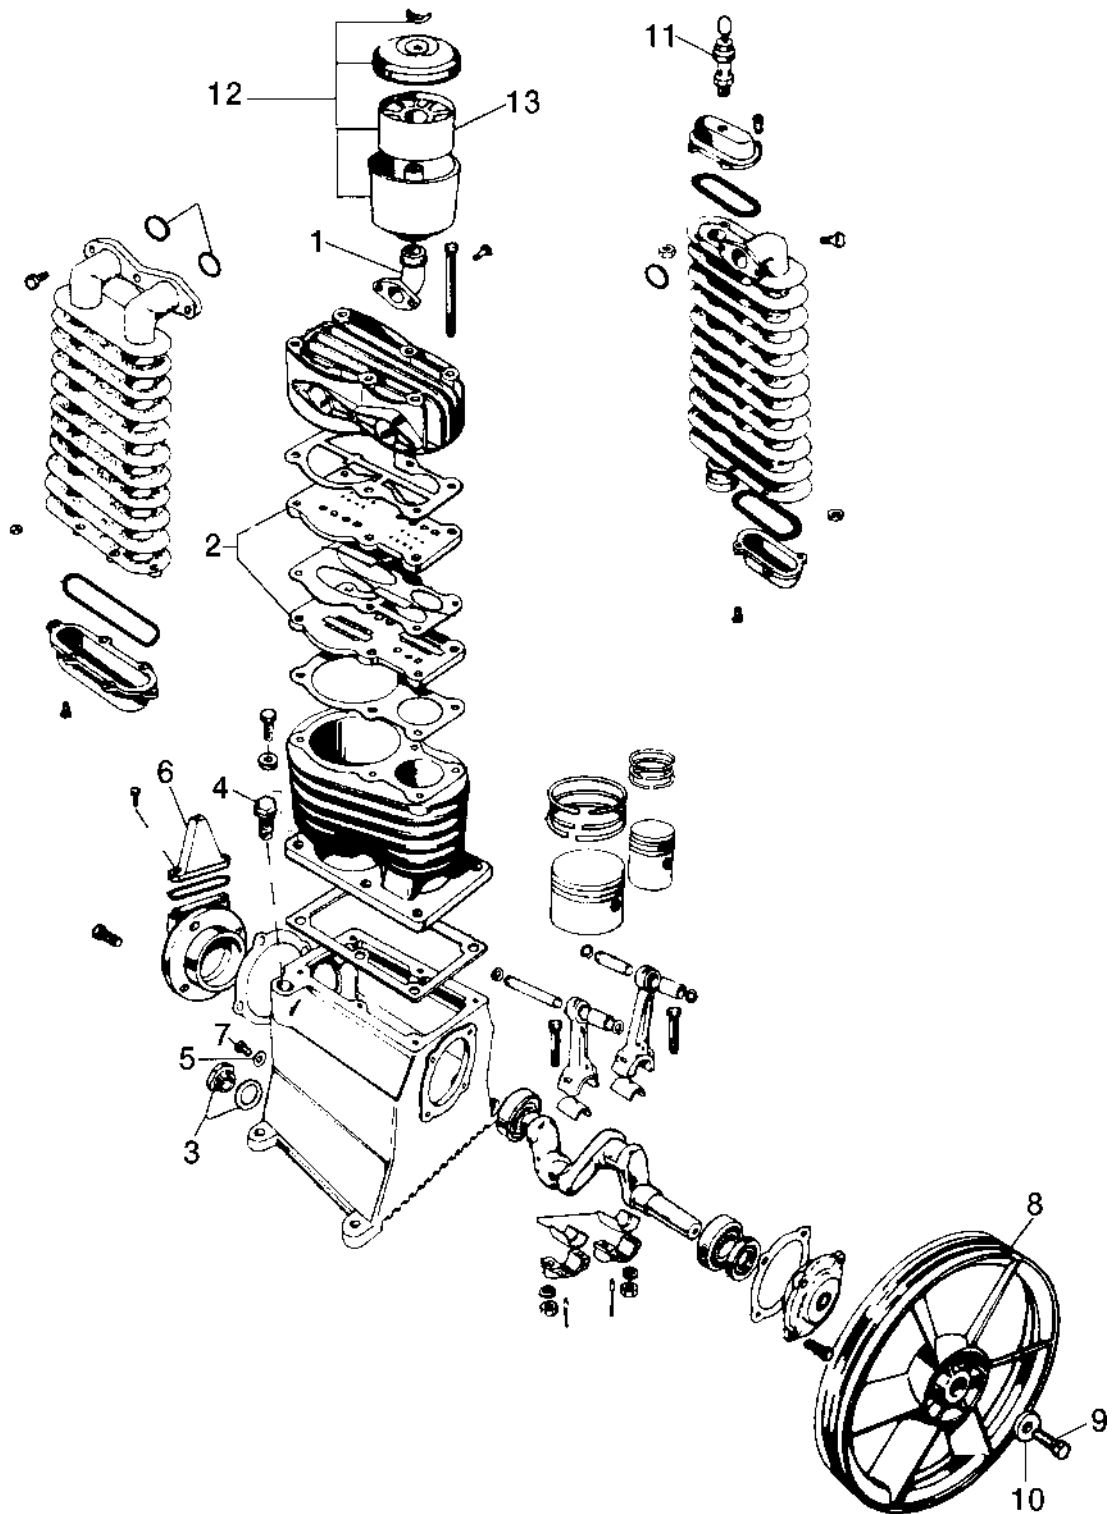

# BAL-T39

## BAL-T39 (cont'd)

<b>Key No.</b>	<b>Part Number</b>	<b>Description</b>
1	AC-0454	AIR INLET ELBOW
2	BAL-1000345	VALVE PLATE
3	BAL-1000306	OILSIGHT GLASS
4	BAL-1000519	OIL FILL PLUG
5	BAL-1000269	OIL PLUG GASKET
6	BAL-1000112	OIL BREATHER ASSEMBLY
7	SSP-525	DRAIN PLUG
8	AC-0436	FLYWHEEL
9	BAL-1000587	FLYWHEEL BOLT
10	BAL-1000417	FLYWHEEL WASHER
11	ABP-9049020	SAFETY VALVE (AFTERCOOLER)
12	AC-0437	INLET FILTER ASSEMBLY
13	AC-0438	AIR FILTER ELEMENT

### **KITS AVAILABLE**

BAL-8226021	RING KIT
BAL-8226022	GASKET KIT
BAL-8226024	VALVE KIT
BAL-8226023	RUNNING GEAR KIT