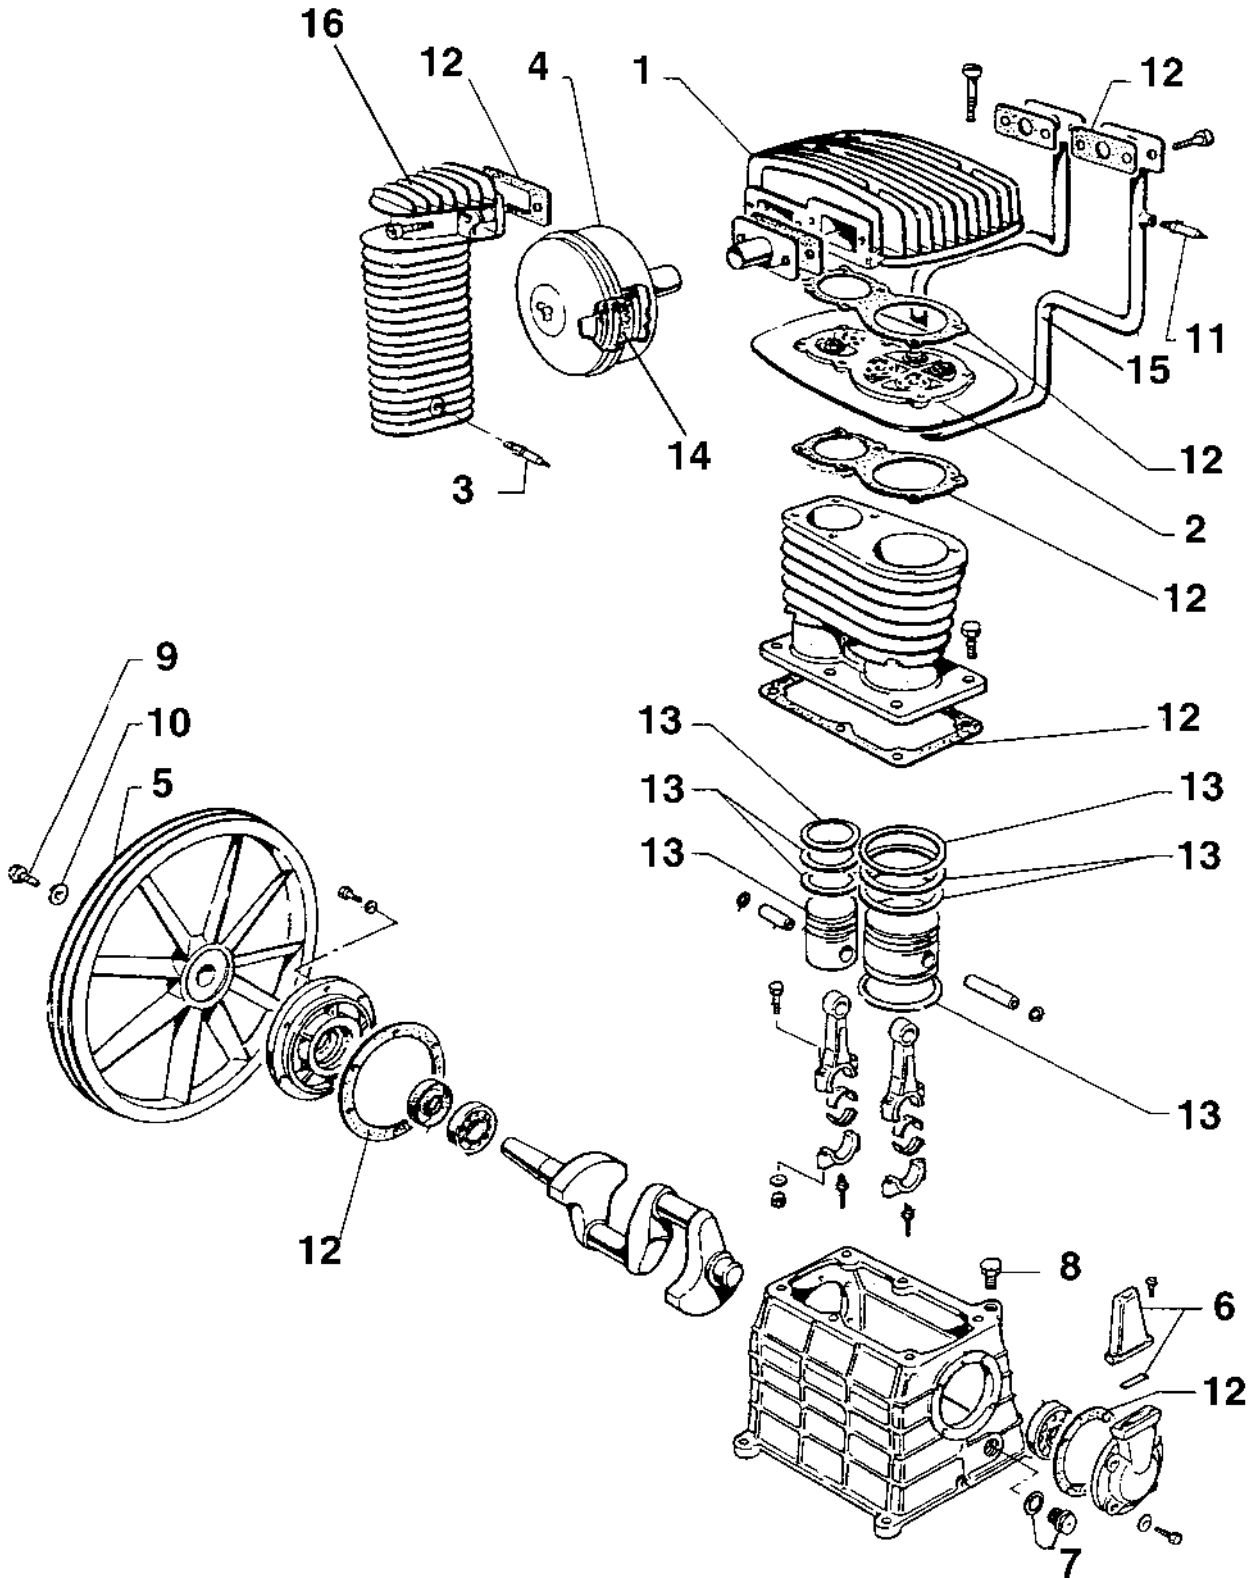

BAL-T59S

BAL-T59S (cont'd)

KEY NO.	PART NUMBER	DESCRIPTION
1	BAL-7061400	HEAD
2	K-1000819	VALVE PLATE ASSEMBLY
3	BAL-9049011	SAFETY VALVE
4	AC-0415	FILTER ASSEMBLY
5	AC-0583	FLYWHEEL
6	BAL-1000112	OIL BREATHER ASSEMBLY
7	BAL-9022003	OIL SIGHT GLASS
8	BAL-1000506	OIL PLUG 1/2'
9	BAL-9110022	FLYWHEEL BOLT
10	BAL-9004009	FLYWHEEL WASHER
11	BAL-9049020	SAFETY VALVE
12	K-1000817	GASKET KIT
13	K-0590	RING KIT
14	AC-0431	FILTER ASSEMBLY
15	BAL-5E62040	INTERCOOLER TUBE
16	BAL-5070100	AFTERCooler