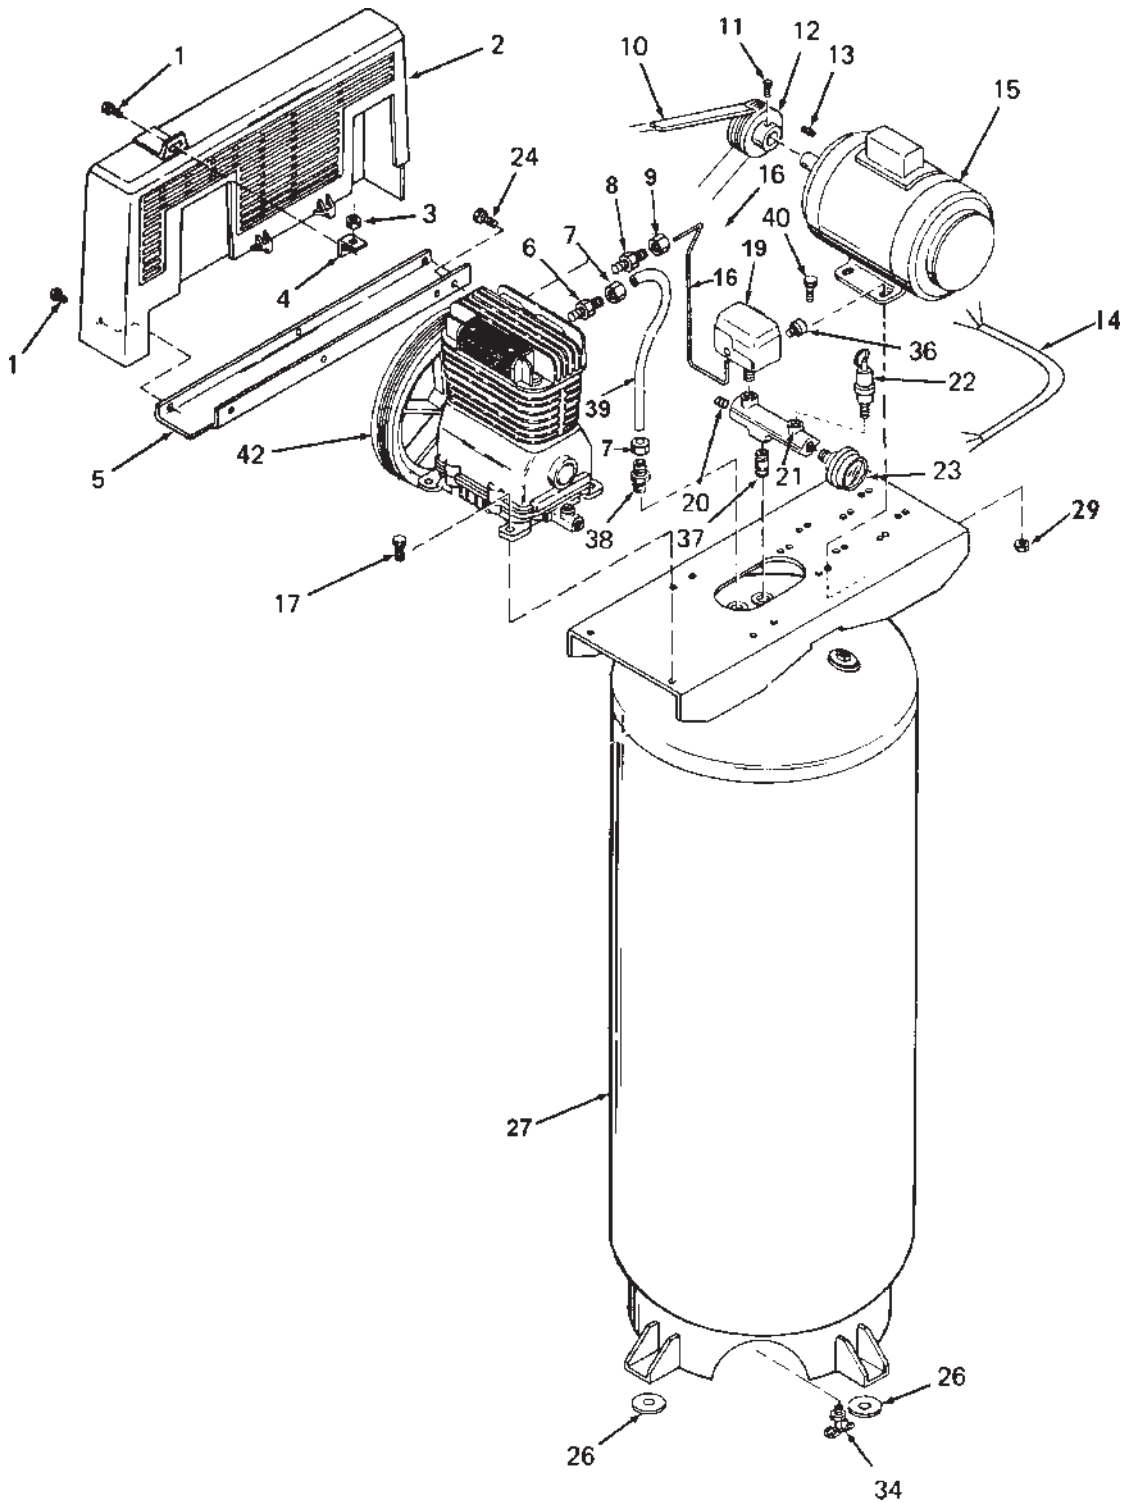

# CPLC7060V

# CPLC7060V (cont'd)

<u>KEY</u> <u>NO.</u>	<u>PART NUMBER</u>	<u>DESCRIPTION</u>
1	SSF-953-ZN	Self Tapping Screw (4 used)
2	D20307	Belt Guard
3	SSF-8113-ZN	Lock Nut
4	CAC-2-1	Bracket
5	CAC-362-1	Beltguard Closure
6	SSP-9401	Connector
7	SSP-7812	Nut Sleeve Assembly (2 used)
8	SS-8553	Connector
9	SSP-7811	Nut Sleeve Assembly
10	C-BT-224	Poly-V Belt
11	SS-391	Set Screw
12	C-PU-2861	Motor Pulley
13	SUDL-65	Key 3/16" x 3/16" x 1 1/4"
14	CAC-4205	Cord Assembly
15	MO-3022-1	Motor
16	CAC-1331	Pressure Release Tube
17	SSF-928	Cap Screw 5/16"-18-1" (4 used)
19	D20306	Pressure Switch
20	SS-3222-CD	Pipe Plug
21	CAC-95	Manifold
22	97503734	Safety Valve
23	D20644	Gauge
24	39124607	Screw (2 used)
26	CAC-1003	Isolator Washer (4 used)
27	D20308	Air Tank
29	SSF-8150	Hex Nut
34	SS-2707	Drain Valve
36	SSW-7367	Strain Relief
37	SS-2110	Nipple
38	CAC-437-2	Check Valve
39	CAC-357-1	Outlet Tube
40	SSF-3152	Cap Screw 5/16"-18 x 3/4" (4 used)
* 42	AC-0171	Compressor Pump Assembly

**\*See Pump Tab**