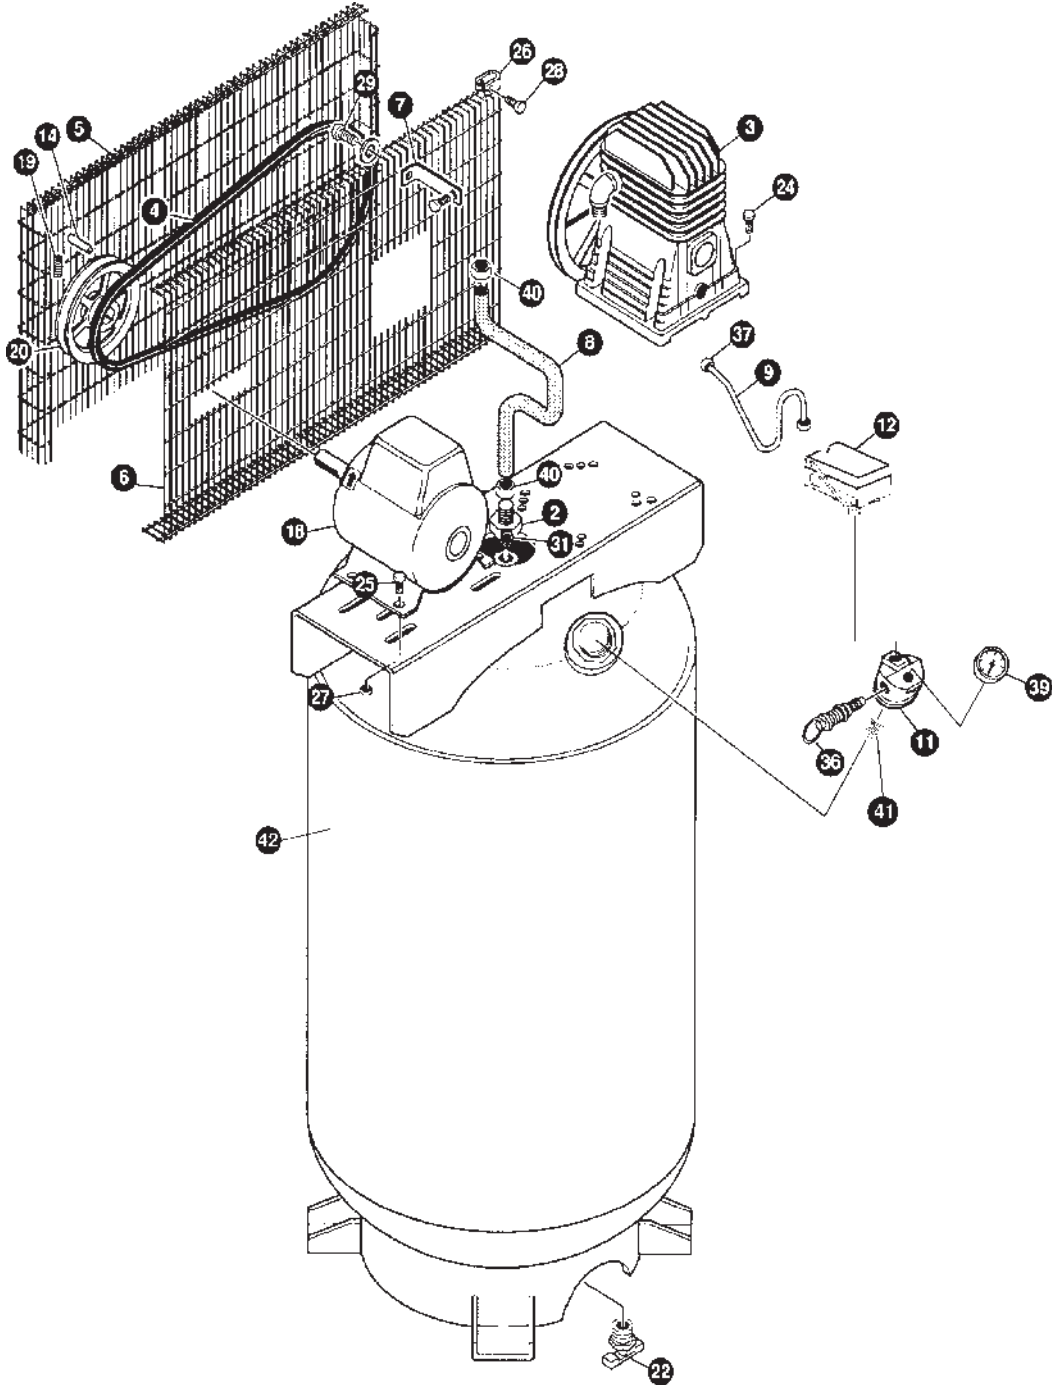

CPLKC7080V2

CPLKC7080V2 (cont'd)

Key		
No.	Part No.	Description
2	CAC-4337-1	Check Valve
* 3	ABP-459	Two-Stage Pump
4	BT-304	Belt
5	AC-0434	Outside Belt Guard
6	AC-0433	Inside Belt Guard
7	DAC-306	Belt Guard Bracket
8	DAC-299	Outlet Tube
9	AC-0763	Pressure Relief Tube
11	AC-0764	Manifold
12	DAC-278-2	Pressure Switch
14	SUDL-65	Key
18	MO-9044-1	Motor
19	SS-559	Set Screw (Torque to 145-165 in.-lbs.)
20	PU-2893	Pulley
22	SS-2707	Drain Valve
24	SSF-3159	Pump Bolt (4 required)
25	SSF-3140-ZN	Motor Bolt (4 required)
26	SSF-8131	Speed Nut
27	SSF-8111-ZN	Lock Nut
28	SSF-953-ZN	Self Tapping Screw
29	91895680	Screw
31	DAC-225	Male Connector
36	TIA-4200	Safety Valve
37	SSP-7811	Nut Sleeve Assembly 1/4"
39	GA-360	Gauge
40	SSP-7812	Nut Sleeve Assembly 1/2" (2 used)
41	SSP-555	Nipple
42	D20175	Air Tank
	<u>Not Shown</u>	
	KK-4315	Pressure Relief Valve Kit

•See Pumps Tab