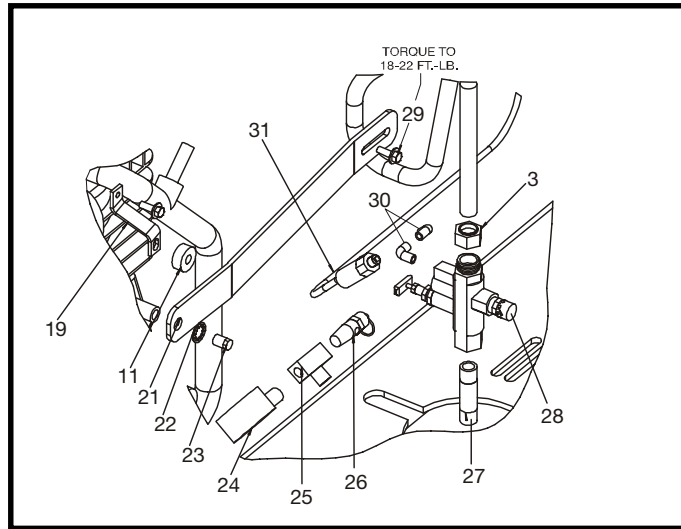

DACE-7161-1

Detail A

DACE-7161-1 (cont'd)

KEY NO.	PART NUMBER	DESCRIPTION
1	SSF-3121-ZN	Engine bolt (4 used)
2	—	11 HP Gas Engine
3	SSP-7824	Nut/Sleeve 5/8" (2 used)
4	AC-0606-1	Outlet Tube
5	SSP-6461	Elbow
6	SSP-1144	Bushing
7	•ABP-4592	Two-Stage Compressor Pump
8	SSF-3159	Pump bolt (4 used)
11	CAC-1011	Elastomer Bushing (5 used)
12	CAC-1334-1	Belt Guard Inside
13	SSN-51	Washer (5 used)
14	91895680	Screw (6 used)
18	CAC-1335	Belt Guard Outside
19	DAC-306	Strap, Pump
21	CAC-1343-1	Strap
22	ABP-9134350	Washer
23	SSF-3161	Screw
24	GA-359	Gauge
25	SSP-6820	Tee
26	TIA-4200	Safety Valve
27	SSP-454	Nipple
28	AC-0509	Unloader Valve
29	SSF-551-ZN	Screw
30	SSP-535	Elbow (2 used) 1/8" NPT
31	AC-0510	Throttle Control Assembly
32	CAC-1341	Bushing (includes 3 screws)
33	SST-106	Key
34	C-PU-2886	Pulley
35	BT-301	Belt (2 used)
36	CAC-1346-1	Stiffener Plate
38	CAC-1337	Engine Strap

Not Shown

SSF-8131	Beltguard nut (4 used)
SSF-953-ZN	Beltguard screw (4 used)
SS-2707	Drain Valve

•See Pumps Tab