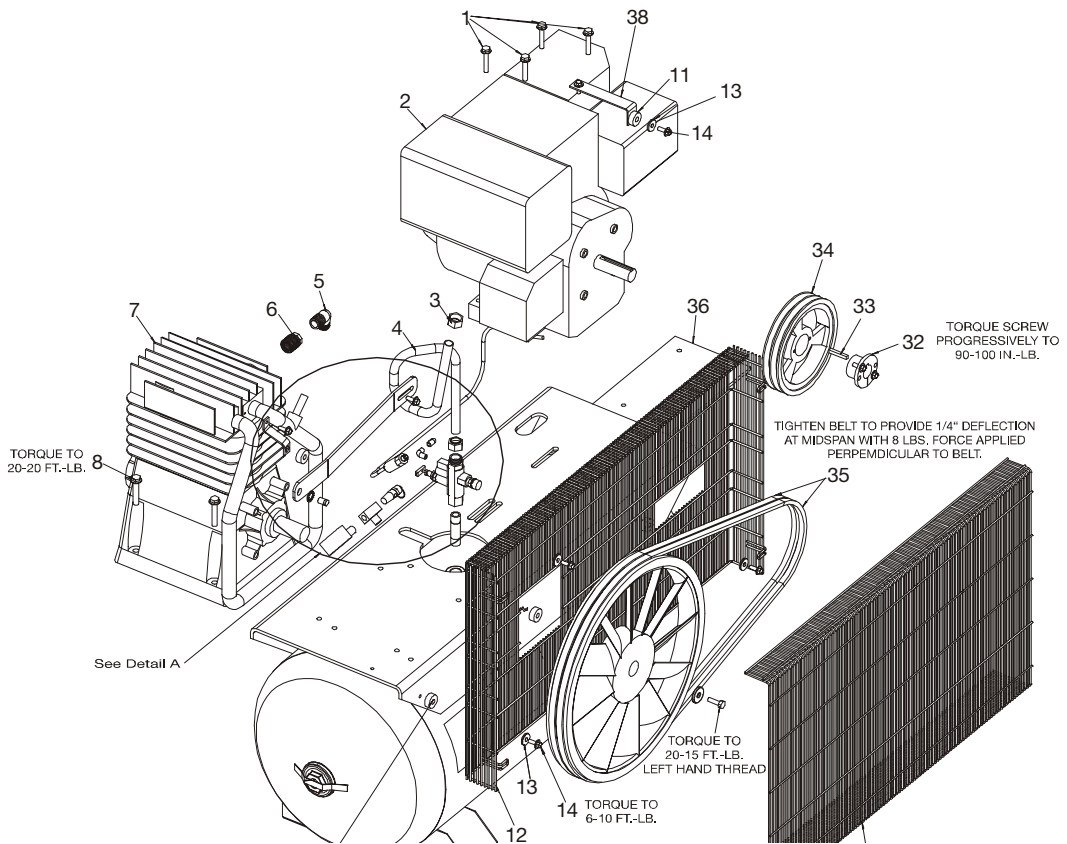

DACE-7161-1

Detail A

DACE-7161-1 (cont'd)

KEY NO.	PART NUMBER	DESCRIPTION
1	SSF-3121-ZN	Engine bolt (4 used)
2	—	11 HP Gas Engine
3	SSP-7824	Nut/Sleeve 5/8" (2 used)
4	AC-0606-1	Outlet Tube
5	SSP-6461	Elbow
6	SSP-1144	Bushing
7	•ABP-4592	Two-Stage Compressor Pump
8	SSF-3159	Pump bolt (4 used)
11	CAC-1011	Elastomer Bushing (5 used)
12	CAC-1334-1	Belt Guard Inside
13	SSN-51	Washer (5 used)
14	91895680	Screw (6 used)
18	CAC-1335	Belt Guard Outside
19	DAC-306	Strap, Pump
21	CAC-1343-1	Strap
22	ABP-9134350	Washer
23	SSF-3161	Screw
24	GA-359	Gauge
25	SSP-6820	Tee
26	TIA-4200	Safety Valve
27	SSP-454	Nipple
28	AC-0509	Unloader Valve
29	SSF-551-ZN	Screw
30	SSP-535	Elbow (2 used) 1/8" NPT
31	AC-0510	Throttle Control Assembly
32	CAC-1341	Bushing (includes 3 screws)
33	SST-106	Key
34	C-PU-2886	Pulley
35	BT-301	Belt (2 used)
36	CAC-1346-1	Stiffener Plate
38	CAC-1337	Engine Strap

Not Shown

SSF-8131	Beltguard nut (4 used)
SSF-953-ZN	Beltguard screw (4 used)
SS-2707	Drain Valve

•See Pumps Tab