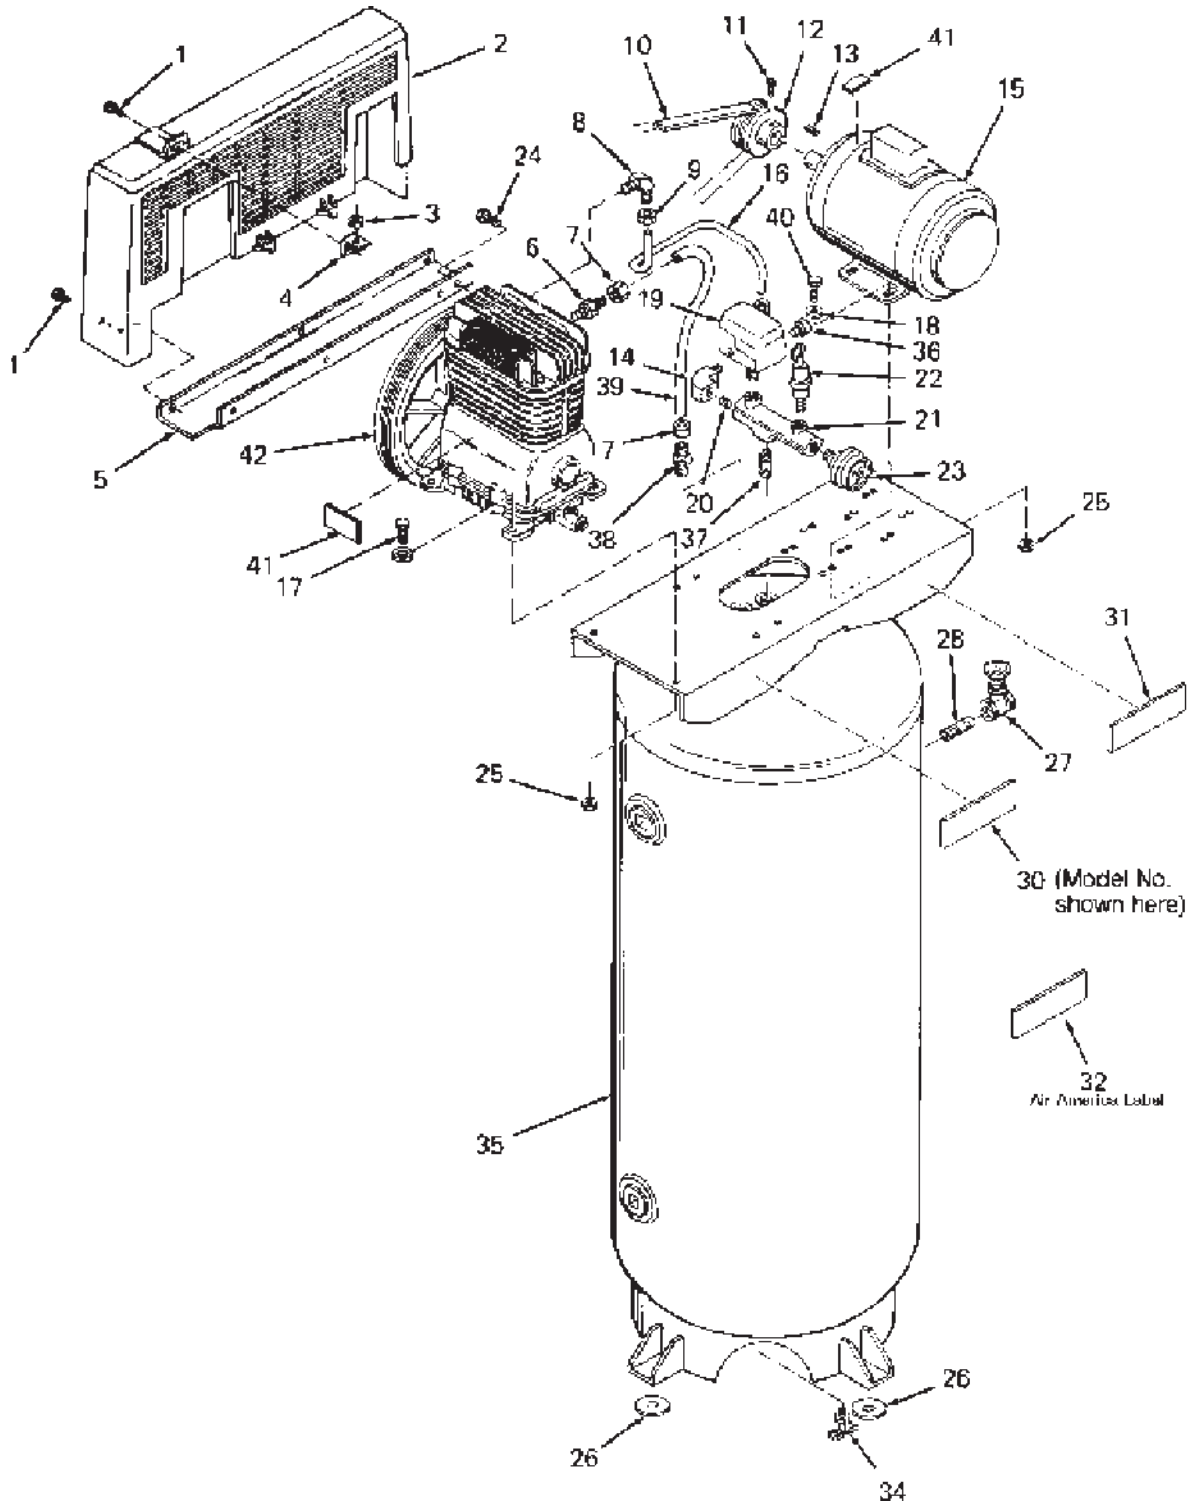

L560V-1 LC560V-1

L560V-1

KEY NO.	PART NUMBER	DESCRIPTION
1	SSF-953-ZN	Self Tapping Screw (4 used)
2	CAC-22-2	Belt guard
3	SSF-8113-ZN	Lock nut
4	CAC-2-1	Bracket
5	CAC-362-1	Belt guard closure
6	SSP-9401	Connector
7	SSP-7812	Nut-sleeve assembly (2 used)
8	SSP-6422	Elbow
9	SSP-7811	Nut-sleeve assembly
10	C-BT-224	Poly-V belt
11	SS-391	Set screw
12	C-PU-2868	Motor pulley
13	SUDL-65	Key 3/16" x 3/16" x 1 1/4"
14	---	Not used
15	MO-3022-1	Motor 5 HP
16	DAC-52	Pressure release tube
17	SSF-928	Cap screw 5/16"-18-1" (4 used)
18	SS-6506-CD	Flatwasher (8 used)
19	Z-CAC-4221-3	Pressure switch
20	SS-3222-CD	Pipe plug
21	CAC-95	Manifold
22	TIA-4150	Safety valve
23	C-GA-346	Gauge
24	SSF-985-ZN	Screw (3 used)
25	SSF-8150	Nut 5/16"-18 (8 used)
26	CAC-1003	Isolator Washer (4 used)
27	SSV-1	Globe valve
28	SS-2073	Nipple
29	---	Not used
30	---	---
31	---	---
32	---	---
34	SS-2707	Drain valve
35	*	Tank
36	SSW-7367	Strain Relief
37	SS-2110	Nipple
38	CAC-437-2	Check valve
39	CAC-357-1	Outlet tube
40	SS-12-CD	Cap screw 5/16"-18 x 3/4" (4 used)
41	---	---
42	CAC-4029	Compressor pump assembly (Includes key no. 43 thru 78, inclusive) (Replacement pump is AC-0171-See Pumps Tabs)
	<u>NOT SHOWN</u>	
	Isolator Kit	KK-4834

****Non-serviceable part***