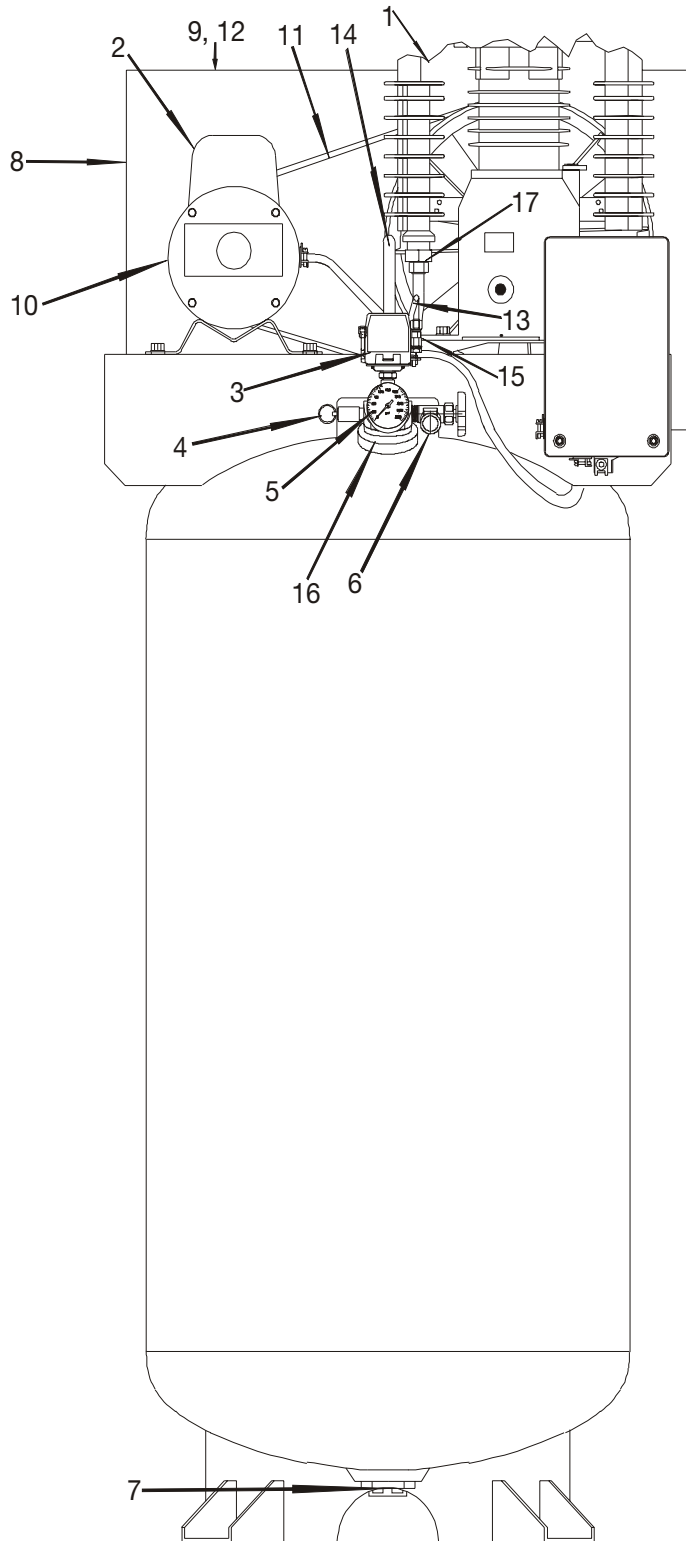

L560V2

L560V2 (cont'd)

Key		
No.	Part Number	Description
1	• BAL-T39	PUMP ASSEMBLY
2	MO-9044-1	MOTOR
3	DAC-278-2	PRESSURE SWITCH
4	TIA-4200	SAFETY VALVE
5	GA-360	PRESSURE GAUGE
6	SSV-6	BALL VALVE
7	SS-2707	DRAIN VALVE
8	AC-0511	INSIDE BELTGUARD
	AC-0523	OUTSIDE BELTGUARD
9	SSF-953-ZN	BELT GUARD SCREW (2 used)
10	PU-2904	MOTOR PULLEY
11	BT-313	BELT (2 used)
12	SSF-8131	BELTGUARD NUT (2 used)
13	DAC-305	PRESSURE RELIEF TUBE
14	AC-0516	OUTLET TUBE
15	SSP-7811	NUT/SLEEVE ASSEMBLY 1/4" (2 USED)
16	K-0609	MANIFOLD REPLACEMENT KIT
17	SSP-7824	NUT/SLEEVE ASSEMBLY 5/8" (2 USED)

NOT ILLUSTRATED

DAC-252	CHECK VALVE
AC-0467	BASE BRACKET
AC-0485	BASE BRACKET

•See Pumps Tab