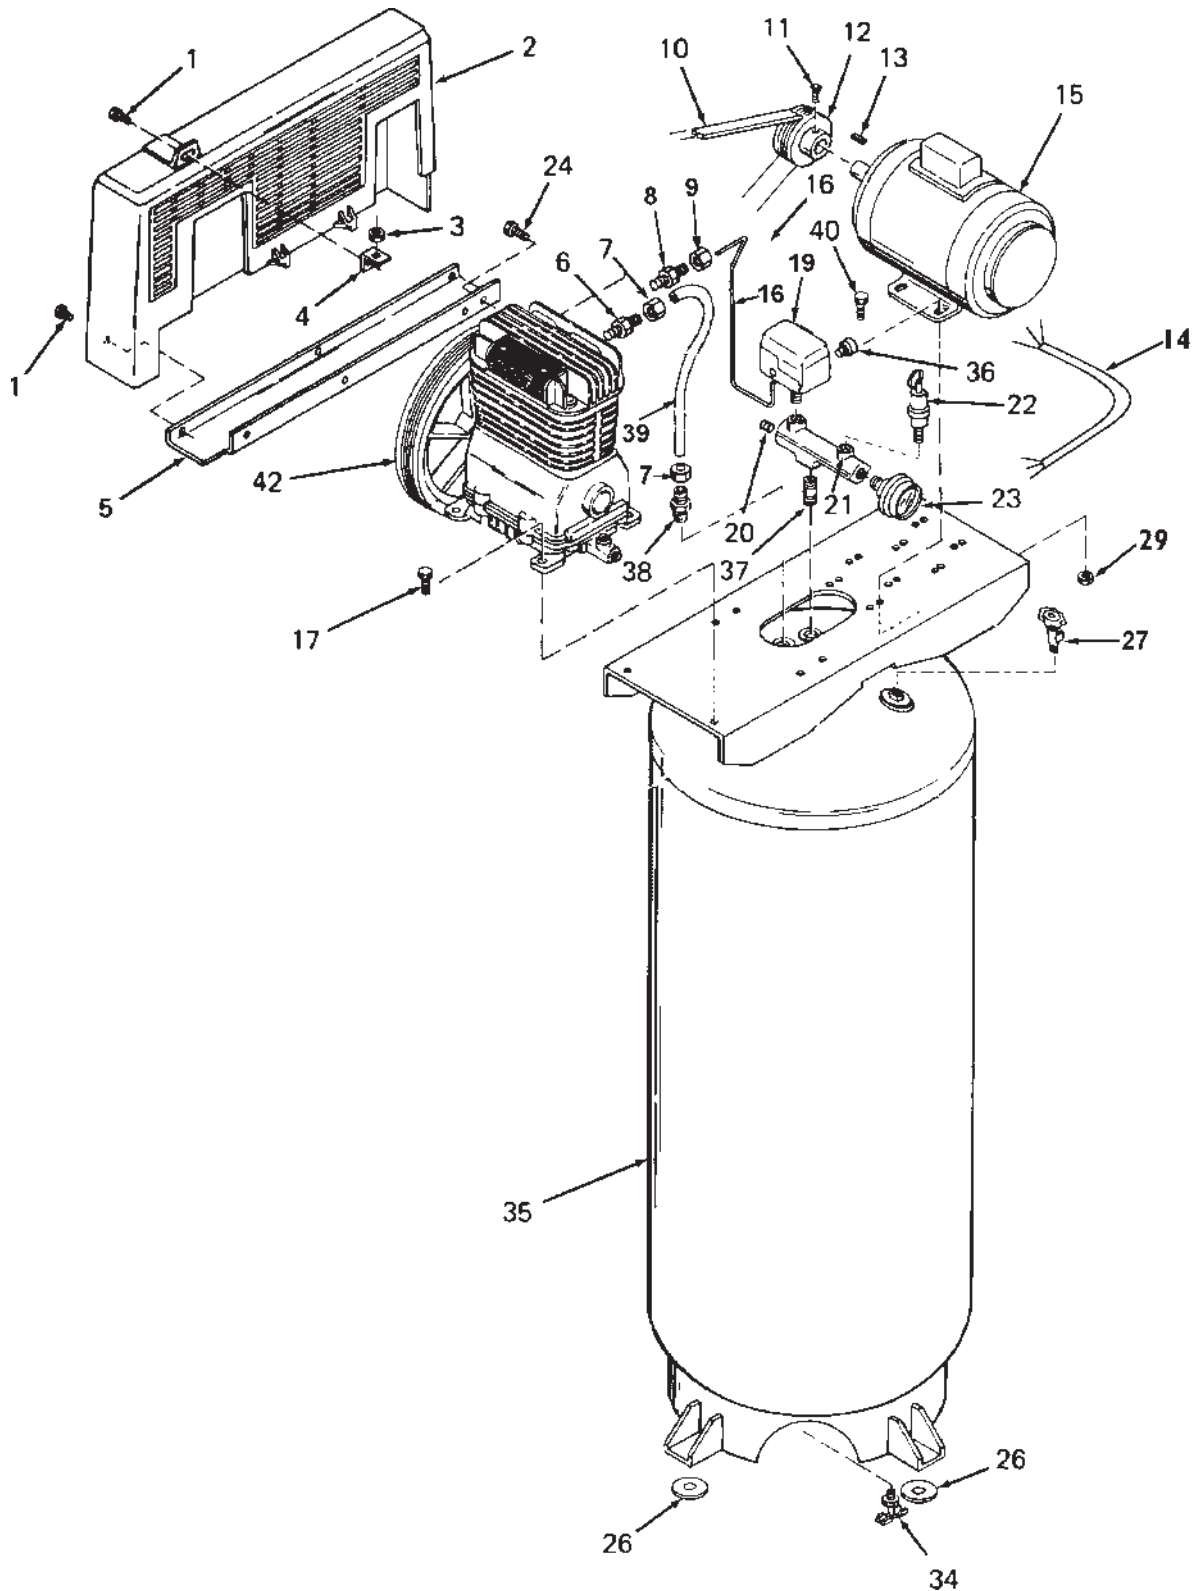

# L660V-1

# L660V-1 (cont'd)

<b>Key No.</b>	<b>Part Number</b>	<b>Description</b>
1	SSF-953-ZN	Self Tapping Screw (4 used)
2	CAC-22-2	Belt guard
3	SSF-8113-ZN	Lock nut
4	CAC-2-1	Bracket
5	CAC-362-1	Beltguard closure
6	SSP-9401	Connector
7	SSP-7812	Nut-sleeve assembly (2 used)
8	SS-8553	Connector
9	SSP-7811	Nut-sleeve assembly
10	C-BT-224	Poly-V belt
11	SS-391	Set screw
12	C-PU-2868	Motor pulley
13	SUDL-65	Key 3/16" x 3/16" x 1 1/4"
14	CAC-4205	Cord Assembly
15	MO-3022-1	Motor
16	CAC-1331	Pressure release tube
17	SSF-928	Cap screw 5/16"-18-1" (4 used)
19	CAC-4336	Pressure switch
20	SS-3222-CD	Pipe plug
21	CAC-95	Manifold
22	TIA-4150	Safety valve
23	Z-GA-370	Gauge
24	39124607	Screw (2 used)
26	CAC-1003	Isolator Washer (4 used)
27	SSV-6	Globe valve
29	SSF-8150	Hex Nut
34	SS-2707	Drain valve
35	*	Tank
36	SSW-7367	Strain Relief
37	SS-2110	Nipple
38	CAC-437-2	Check valve
39	CAC-357-1	Outlet tube
40	SSF-3152	Cap screw 5/16"-18 x 3/4" (4 used)
42	AC-0171	Compressor pump assembly (Includes key no. 43 and 47 thru 78, inclusive) (Replacement pump is AC-0171-See Pumps Tab)

**\*Non-serviceable part**