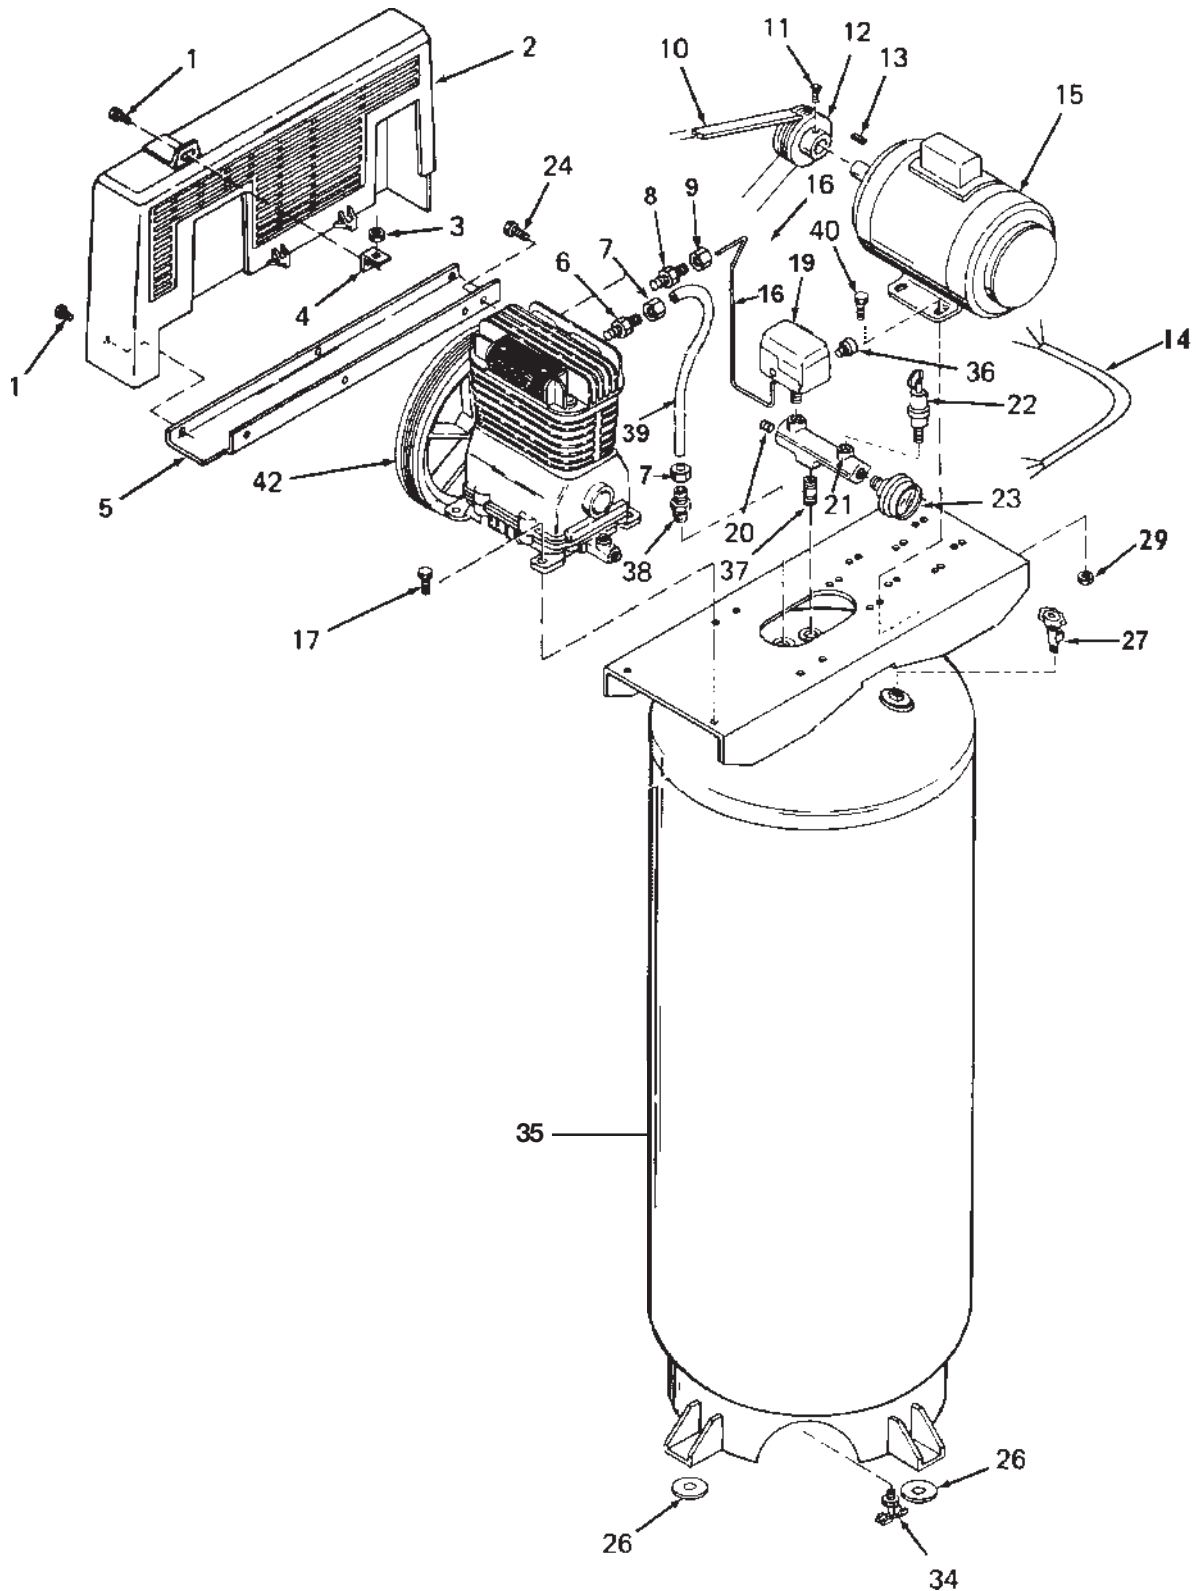

# L660V LC660V

# L660V

## LC660V (cont'd)

<b>Key No.</b>	<b>Part Number</b>	<b>Description</b>
1	SSF-953-ZN	Self Tapping Screw (4 used)
2	CAC-22-2	Belt guard
3	SSF-8113-ZN	Lock nut
4	CAC-2-1	Bracket
5	CAC-362-1	Beltguard closure
6	SSP-9401	Connector
7	SSP-7812	Nut-sleeve assembly (2 used)
8	SS-8553	Connector
9	SSP-7811	Nut-sleeve assembly
10	C-BT-224	Poly-V belt
11	SS-391	Set screw
12	C-PU-2868	Motor pulley
13	SUDL-65	Key 3/16" x 3/16" x 1 1/4"
14	CAC-4205	Cord Assembly
15	MO-3022-1	Motor
16	CAC-1331	Pressure release tube
17	SSF-928	Cap screw 5/16"-18-1" (4 used)
19	CAC-4336	Pressure switch
20	SS-3222-CD	Pipe plug
21	CAC-95	Manifold
22	TIA-4150	Safety valve
23	Z-GA-370	Gauge
24	39124607	Screw (2 used)
26	CAC-1003	Isolator Washer (4 used)
27	SSV-6	Globe valve
29	SSF-8150	Hex Nut
34	SS-2707	Drain valve
35	*	Tank
36	SSW-7367	Strain Relief
37	SS-2110	Nipple
38	CAC-437-2	Check valve
39	CAC-357-1	Outlet tube
40	SSF-3152	Cap screw 5/16"-18 x 3/4" (4 used)
42	CAC-4029	Compressor pump assembly (Includes key no. 43 and 47 thru 78, inclusive) (Replacement pump is AC-0171-Pumps Tab)