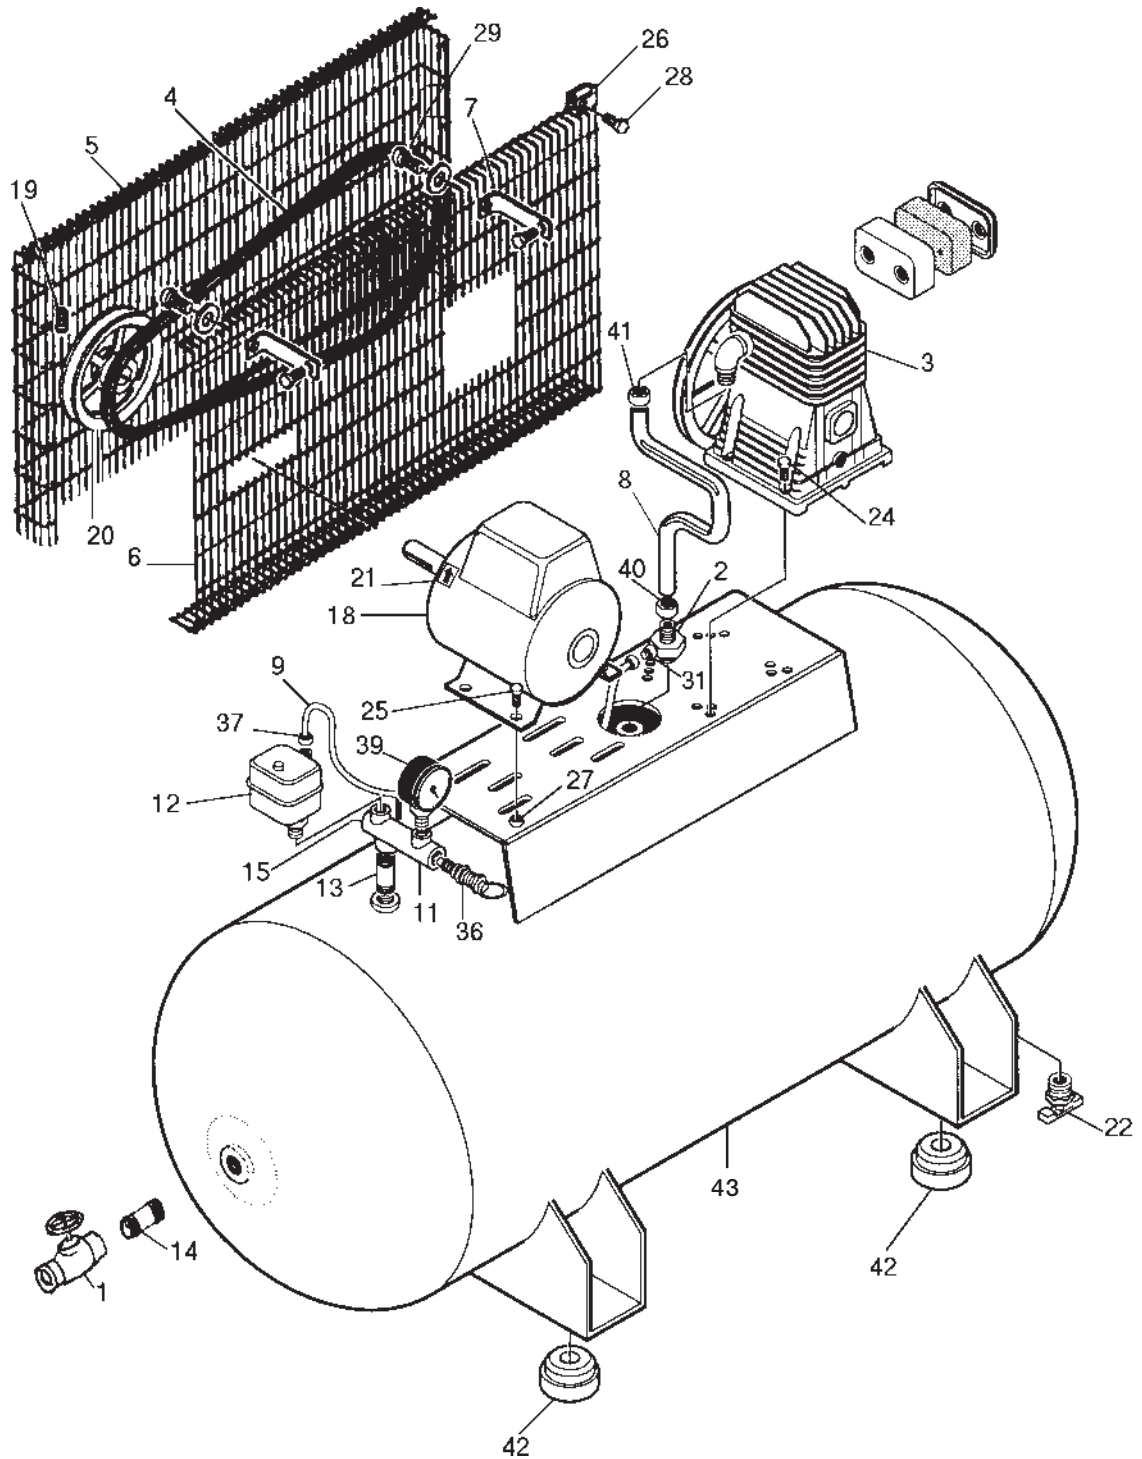

LK580H2-1

LKC580V2

LK580H2-1

LKC580V2 (cont'd)

<u>Key No.</u>	<u>Part Number</u>	<u>Description</u>
1	SSV-3	Globe Valve
2	CAC-4337-1	Check Valve
3	•ABP-4900	Two-Stage Pump
4	BT-229	Belt
5	AC-0434	Outside Belt Guard
6	AC-0433	Inside Belt Guard
7	CAC-1004-1	Belt Guard Bracket
8	DAC-223	Outlet Tube
9	CAC-1365	Pressure Relief Tube
11	CAC-95	Manifold
12	DAC-278-2	Pressure Switch
13	SS-2072-1	Nipple (3/8 NPT)
14	SSP-434	Nipple (3/4 NPT)
15	SS-3222-CD	Pipe Plug (Not Shown)
18	MO-9044-1	Motor
19	SS-559	Set Screw
20	C-PU-2888	Pulley
21	SS-00403	Flywheel Direction Label
22	SS-2707	Drain Valve
24	SSF-3159	Pump Bolt
25	SSF-3140-ZN	Motor Bolt
26	SSF-8131	Speed Nut
27	SSF-8111-ZN	Lock Nut
28	SSF-953-ZN	Self Tapping Screw
29	91895680	Screw
31	SS-8553	Male Connector
36	TIA-4200	Safety Valve
37	SSP-7811	Nut Sleeve Assembly 1/4"
39	GA-347	Gauge
40	SSP-7812	Nut Sleeve Assembly 1/2"
41	DAC-225	Connector
42	CAC-1062	Isolator
43	*	Tank

NOT SHOWN

KK-4315	Pressure Relief Valve Kit
SUDL-65	Motor Shaft Key
SUDL-6-1	Rubber Foot Strip

***Non-serviceable part**

•See Pumps Tab