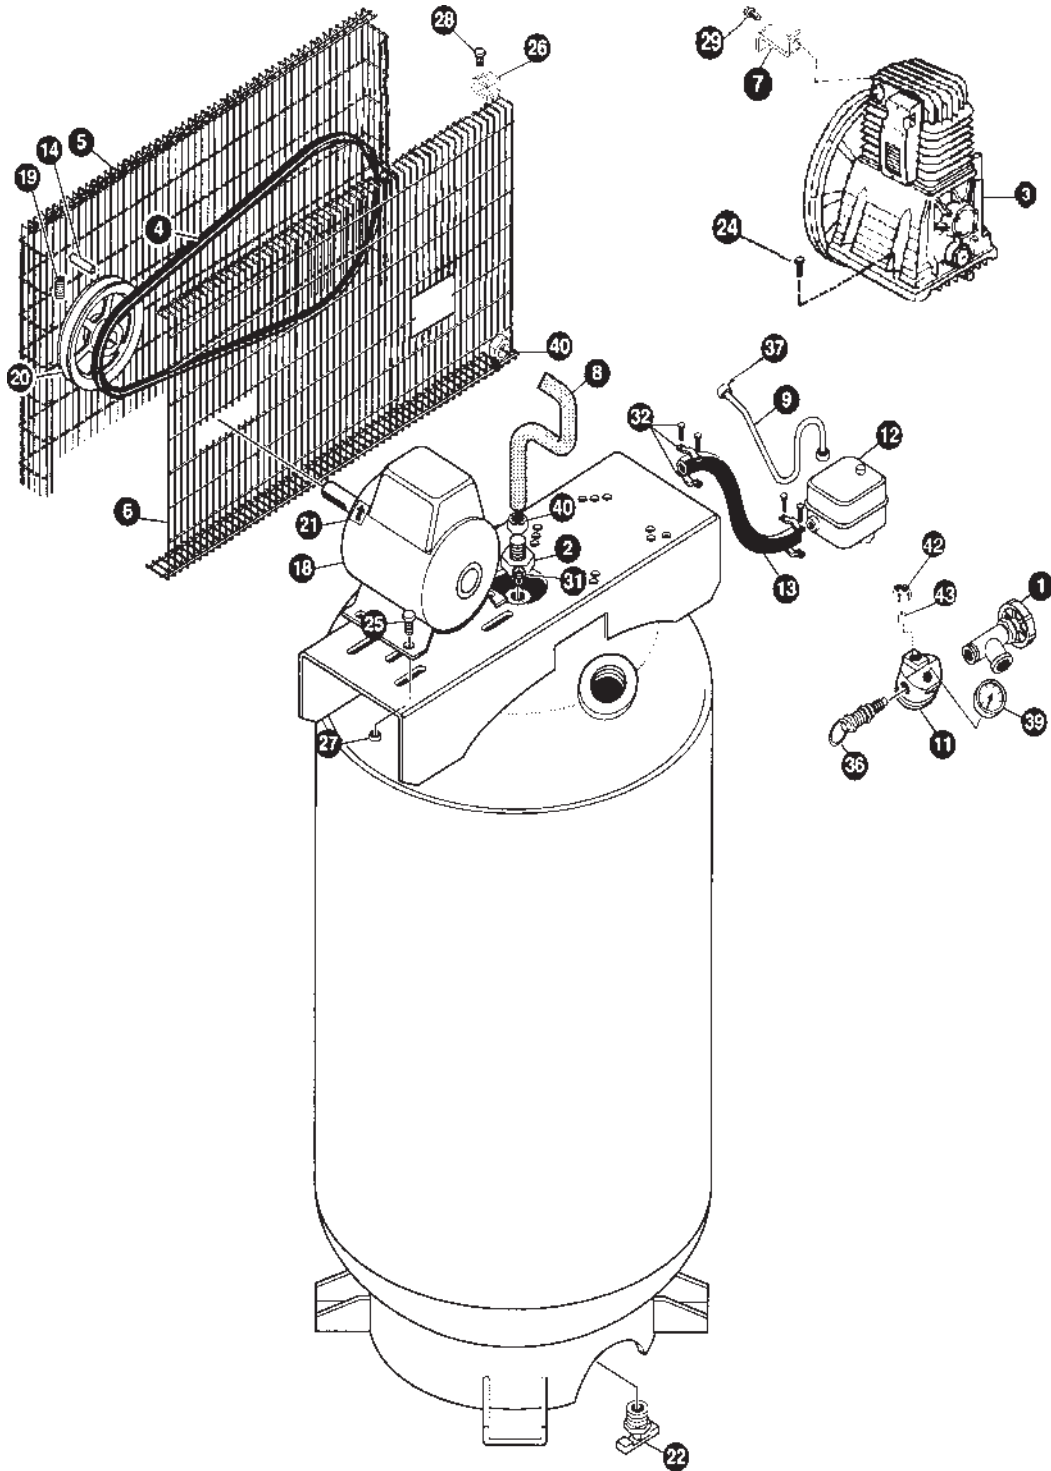

LK6580V2 LKC6580V2

LK6580V2

LKC6580V2 (cont'd)

Key		
<u>No.</u>	<u>Part Number</u>	<u>Description</u>
1	SSV-6	Globe Valve
2	CAC-4337-1	Check Valve
3	•ABP-459	Two-Stage Pump
4	BT-226	Belt
5	AC-0434	Outside Belt Guard
6	AC-0433	Inside Belt Guard
7	DAC-306	Belt Guard Bracket
8	DAC-299	Outlet Tube
9	DAC-304	Pressure Relief Tube
11	K-0609	Manifold Replacement Kit
12	DAC-278-2	Pressure Switch
13	CAC-4114	Cord - (Motor)
14	SUDL-65	Key
18	MO-9044-1	Motor
19	SS-559	Set Screw
20	PU-2893	Pulley
21	SS-00403	Flywheel Direction Label
22	SS-2707	Drain Valve
24	SSF-3159	Pump Bolt
25	SSF-3140-ZN	Motor Bolt
26	SSF-8131	Speed Nut
27	SSF-8111-ZN	Lock Nut
28	SSF-953-ZN	Self Tapping Screw
29	91895680	Screw
31	SS-8553	Male Connector
32	SSW-7482	Connector (2 used)
36	TIA-4200	Safety Valve
37	SSP-7811	Nut Sleeve Assembly 1/4"
39	GA-360	Gauge
40	SSP-7812	Nut Sleeve Assembly 1/2" (2 used)
42	DAC-296	Swivel Nut
43	DAC-295	Swivel Fitting
	 <u>NOT SHOWN</u>	
	KK-4315	Pressure Relief Valve Kit

•See Pumps Tab