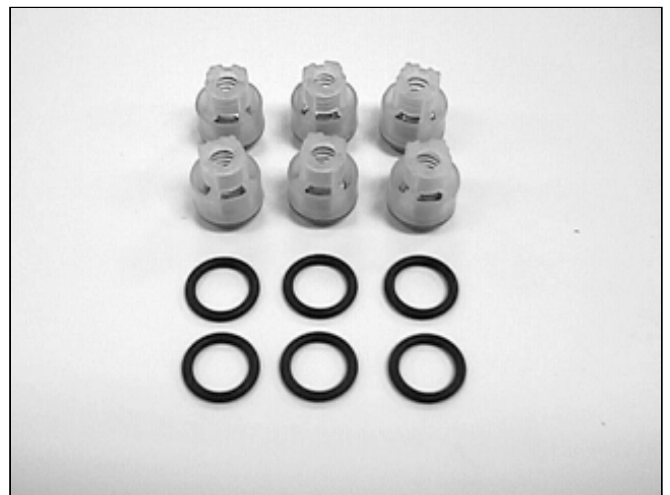

PKXB812-AR PUMP PARTS LIST

<u>Key#</u>	<u>Part #</u>	<u>Description</u>
1	AR-2043	Oil Seal Kit
2	AR-1880	Valve Kit
3	AR-2044	Water Seal Kit
4	H140	Detergent Hose
5	AR-1461410	Valve, Air Breather
6	AR-1460090	Inlet , Garden Hose
7	AR-770570	O-ring
8	AR-1461880	Adapter, 22mm
9	AR-1460430	O-ring
11	AR-1469040	Detergent Fitting
12	AR-134890	Spring
13	AR-1460260	Kickback Valve
14	AR-800860	Screw 8x55
15	AR-1040060	O-ring
16	AR-800560	O-ring
17	AR-740290	O-ring
18	AR-820510	O-ring
19	AR-1460200	Striker Spring Plate
20	AR-1460190	Regulator Knob Spring
21	AR-1080401	O-Ring
22	15577	Regulator Knob
23	AR-1080190	O-ring
24	AR-480623	Inlet Fitting Screw
25	AR-1469400	Pump Head

General Information:

- 30w non detergent – 6 oz.
- Garden hose connector H122 connects to Key #6

PKXB812- AR - REPAIR KITS

AR-2043 Oil Seal Kit

15580 Valve Kit

AR-2044 Water Seal Kit