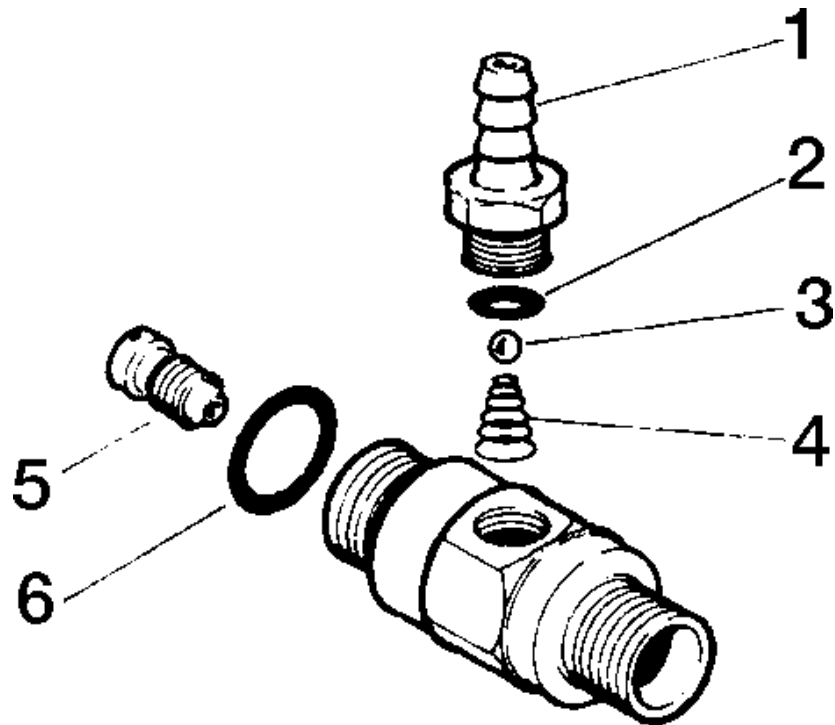

# CA7233- CAT CHEMICAL INJECTOR

# CA7233- CAT CHEMICAL INJECTOR PARTS LIST

<u>Key#</u>	<u>Part #</u>	<u>Description</u>
1	CA33505	Barb, Hose
2	15477	O-Ring, Retainer
3	P596	Ball (1/4")
4	CA33501	Spring
5	CA32073	Orifice, Injector (2.1 mm)
6	P593	O-Ring Body