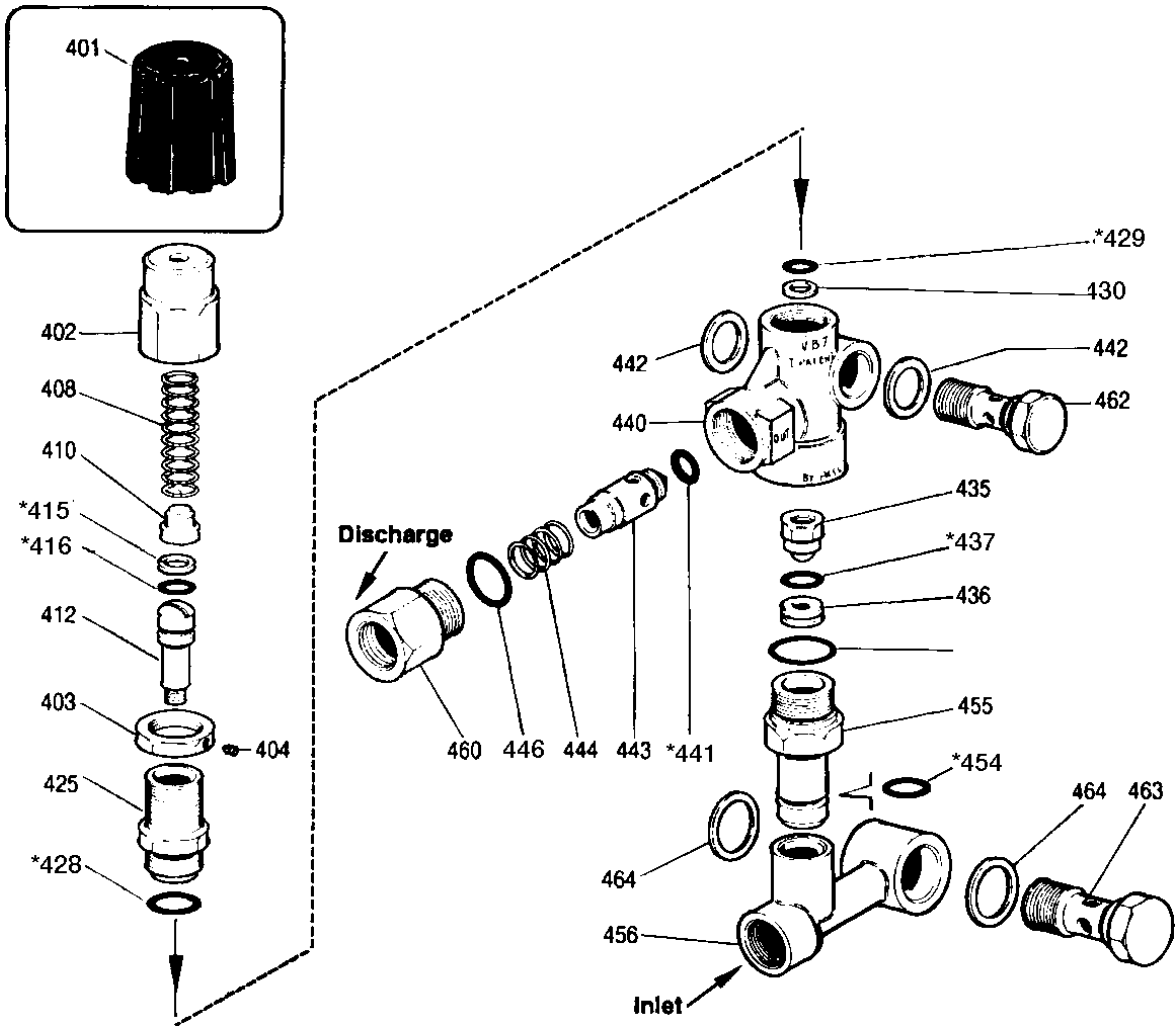

P698 (CA7655) - CAT UNLOADER

P698 (CA7655) - CAT UNLOADER PARTS LIST

<u>Key#</u>	<u>Part #</u>	<u>Description</u>
401	P713	Cap, Black
402	15495	Cap, Hex Adjusting
403	----	Service Parts not available
404	15539	Screw, Set (m4x4)
408	P734	Spring
410	15555	Spring Guide
412	15500	Stem, Valve
415	*	----
416	*	----
425	----	Service Parts not available
428	*	----
429	*	----
430	*	----
435	15537	Valve and Ball Assembly
436	15499	Seat
437	*	----
439	*	----
440	----	Service Parts not available
441	*	P704
442	P732	Washer, Seal (3/8")
443	15543	Flow Balancer
444	P702	Spring, Flow Balancer
446	*	15498
454	*	----
455	15501	Fitting, By-Pass
456	----	Service Parts not available
460	P701	Fitting, Discharge (3/8" NPTF)
462	P706	Discharge Fitting (3/8" NPT)
463	P705	Unloader Bolt (1/2" NPT)
464	P707	Washer, Seal (1/2")

* not available as an individual part, order O-Ring Kit P700