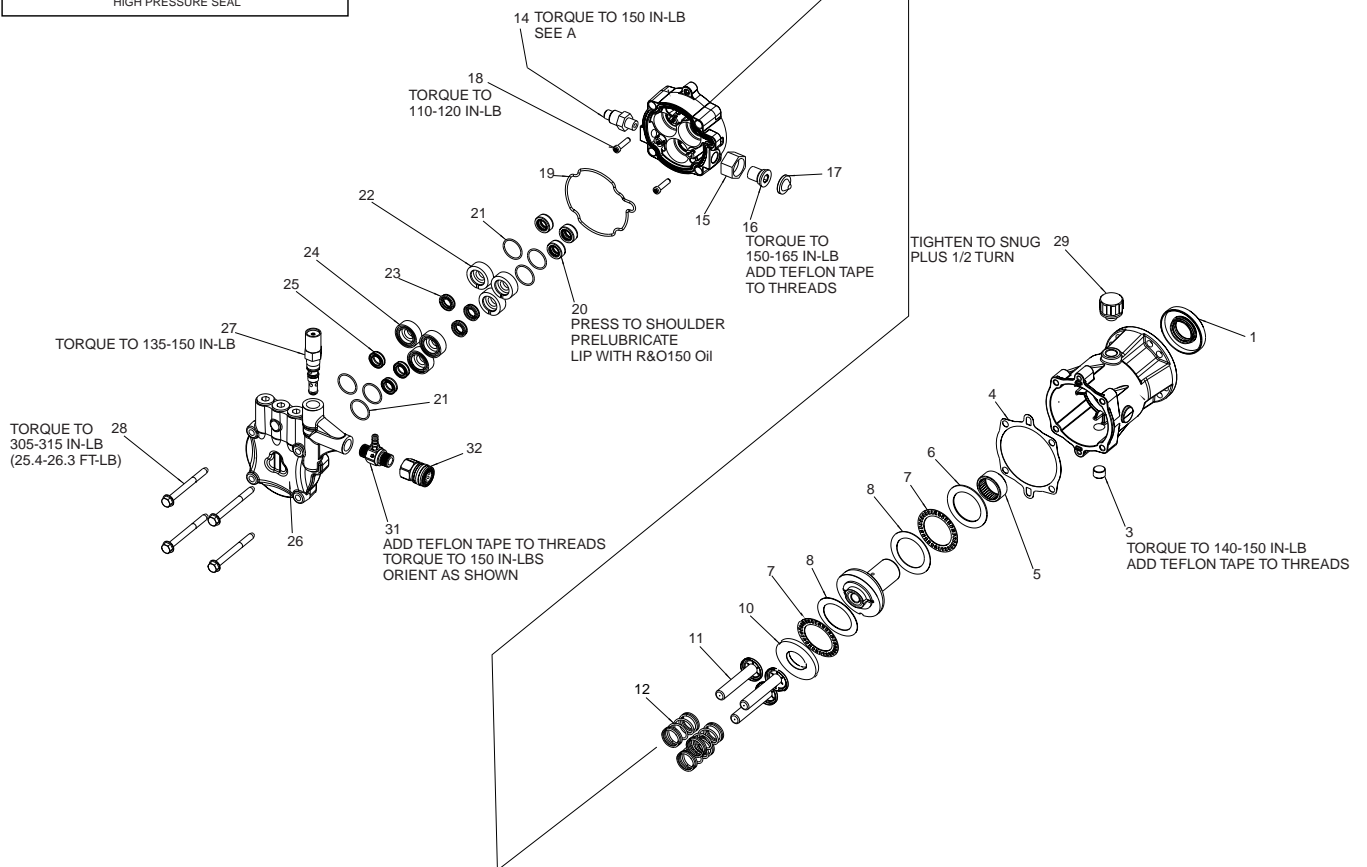

# D20753 - DeVILBISS PUMP PARTS LIST

<u>Key#</u>	<u>Part #</u>	<u>Description</u>
1	*	Oil Seal
3	16364	Plug 3/8 NPTF
4	18110	Gasket, Cam Housing
5	*	Bearing Radial Needle
6	*	Thrust Washer (1 used)
7	*	Bearing Thrust (2 used)
8	*	Washer, Thrust (2 used)
10	16301	Washer, Thrust (1 used)
11	16340	Assembly Piston (3 used)
12	16912	Spring Piston (3 used)
14	17658	Thermal Relief
15	H061	Nut, Garden Hose Swivel
16	17701	Swivel, 3/8 NPT
17	F187	Screen
18	16358	Screw, 1/4 -20 x 1 (2 used)
19	16365	O-Ring, Journal Plate (1 used)
20	*	Seal, Piston Oil (3 used)
21	18176	O-Ring, Retainer (6 used)
22	18074	Seal, Retainer (3 used)
23	*	Seal, Leak Back (3 used)
24	18073	Seal, Retainer (3 used)
25	*	Seal, Water (3 used)
26	18143	Head Assembly
26-2	*	Assembly Valve (6 used)
26-3	16360	O-Ring Valve Plug #16 (3 used)
26-4	*	Retaining Ring
26-5	D21141	Plug Valve (3 used)
26-6	*	Assembly Valve 45 Degree
27	16355	Unloader
28	18111	Screw, (4 used)
29	16913	Oil Cap
31	17249	Chemical Injector
32	F035	Quick Disconnect

\* Not available as an individual part, order the kit.

***Kits available :***

- 18301 Oil Seal Kit, contains Key #s 20 (qty 3), 1 (qty 1), 4 (qty 1)
- 17323 Valve Kit, contains Key#s 26-2 (qty 6), 26-4 (qty 1), and 26-6 (qty 1).
- 18246 Water Seal Kit contains Key#'s 25 (qty 3), 23 (qty 3), and 19 (qty 1)
- 17324 Bearing Kit contains Key #'s 5 (qty 1), 6 (qty 1), 7 (qty 2), 8 (qty 2), and 10 (qty 1)

**NOTE:** When ordering the bearing kit without the oil seal kit key#4 (18110 gasket) will be needed.

***General Information:***

- Uses R&O 150 oil -8oz. (If can not find use 30W non-detergent oil-8 oz)

## 18301 Oil Seal Kit

contains Key #s 1 (qty 1), 4 (qty 1), 20 (qty 3)