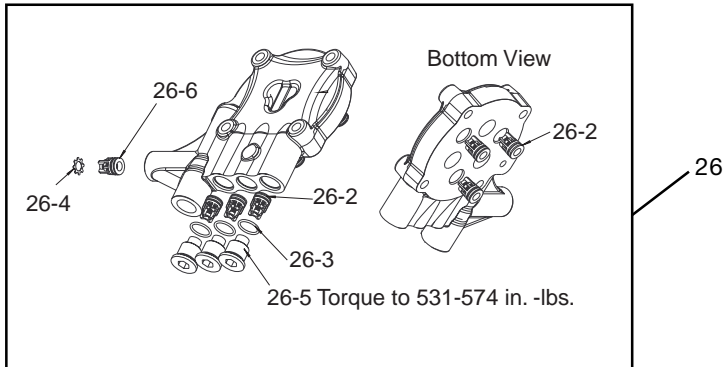

# D20753 - DeVILBISS PUMP PARTS LIST

<u>Key#</u>	<u>Part #</u>	<u>Description</u>
1	*	Oil Seal
3	16364	Plug 3/8 NPTF
4	18110	Gasket, Cam Housing
5	*	Bearing Radial Needle
6	*	Thrust Washer (1 used)
7	*	Bearing Thrust (2 used)
8	*	Washer, Thrust (2 used)
10	16301	Washer, Thrust (1 used)
11	16340	Assembly Piston (3 used)
12	16912	Spring Piston (3 used)
14	17658	Thermal Relief
15	H061	Nut, Garden Hose Swivel
16	17701	Swivel, 3/8 NPT
17	F187	Screen
18	16358	Screw, 1/4 -20 x 1 (2 used)
19	16365	O-Ring, Journal Plate (1 used)
20	*	Seal, Piston Oil (3 used)
21	18176	O-Ring, Retainer (6 used)
22	18074	Seal, Retainer (3 used)
23	*	Seal, Leak Back (3 used)
24	18073	Seal, Retainer (3 used)
25	*	Seal, Water (3 used)
26	18143	Head Assembly
26-2	*	Assembly Valve (6 used)
26-3	16360	O-Ring Valve Plug #16 (3 used)
26-4	*	Retaining Ring
26-5	D21141	Plug Valve (3 used)
26-6	*	Assembly Valve 45 Degree
27	16355	Unloader
28	18111	Screw, (4 used)
29	16913	Oil Cap
31	17249	Chemical Injector
32	F035	Quick Disconnect

## 18301 Oil Seal Kit

contains Key #s 1 (qty 1), 4 (qty 1), 20 (qty 3)