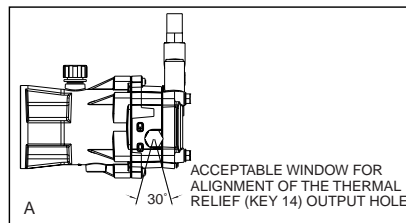

# D20753 - DeVILBISS PUMP PARTS LIST

<u>Key#</u>	<u>Part #</u>	<u>Description</u>
1	*	Oil Seal
3	16364	Plug 3/8 NPTF
4	18110	Gasket, Cam Housing
5	*	Bearing Radial Needle
6	*	Thrust Washer (1 used)
7	*	Bearing Thrust (2 used)
8	*	Washer, Thrust (2 used)
10	16301	Washer, Thrust (1 used)
11	16340	Assembly Piston (3 used)
12	16912	Spring Piston (3 used)
14	17658	Thermal Relief
15	H061	Nut, Garden Hose Swivel
16	17701	Swivel, 3/8 NPT
17	F187	Screen
18	16358	Screw, 1/4 -20 x 1 (2 used)
19	16365	O-Ring, Journal Plate (1 used)
20	*	Seal, Piston Oil (3 used)
21	18176	O-Ring, Retainer (6 used)
22	18074	Seal, Retainer (3 used)
23	*	Seal, Leak Back (3 used)
24	18073	Seal, Retainer (3 used)
25	*	Seal, Water (3 used)
26	18143	Head Assembly
26-2	*	Assembly Valve (6 used)
26-3	16360	O-Ring Valve Plug #16 (3 used)
26-4	*	Retaining Ring
26-5	D21141	Plug Valve (3 used)
26-6	*	Assembly Valve 45 Degree
27	16355	Unloader
28	18111	Screw, (4 used)
29	16913	Oil Cap
31	17249	Chemical Injector
32	F035	Quick Disconnect