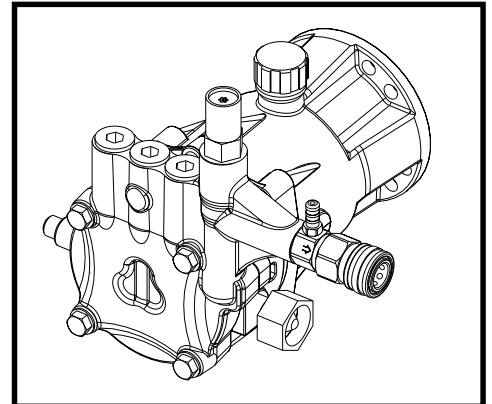

# D20753 - DeVILBISS PUMP PARTS LIST

<u>Key#</u>	<u>Part #</u>	<u>Description</u>
1	*	Oil Seal
3	16364	Plug 3/8 NPTF
4	18110	Gasket, Cam Housing
5	*	Bearing Radial Needle
6	*	Thrust Washer (1 used)
7	*	Bearing Thrust (2 used)
8	*	Washer, Thrust (2 used)
10	16301	Washer, Thrust (1 used)
11	16340	Assembly Piston (3 used)
12	16912	Spring Piston (3 used)
14	17658	Thermal Relief
15	H061	Nut, Garden Hose Swivel
16	17701	Swivel, 3/8 NPT
17	F187	Screen
18	16358	Screw, 1/4 -20 x 1 (2 used)
19	16365	O-Ring, Journal Plate (1 used)
20	*	Seal, Piston Oil (3 used)
21	18176	O-Ring, Retainer (6 used)
22	18074	Seal, Retainer (3 used)
23	*	Seal, Leak Back (3 used)
24	18073	Seal, Retainer (3 used)
25	*	Seal, Water (3 used)
26	18143	Head Assembly
26-2	*	Assembly Valve (6 used)
26-3	16360	O-Ring Valve Plug #16 (3 used)
26-4	*	Retaining Ring
26-5	D21141	Plug Valve (3 used)
26-6	*	Assembly Valve 45 Degree
27	16355	Unloader
28	18111	Screw, (4 used)
29	16913	Oil Cap
31	17249	Chemical Injector
32	F035	Quick Disconnect

\* Not available as an individual part, order the kit.

***Kits available :***

- 18301 Oil Seal Kit, contains Key #s 20 (qty 3), 1 (qty 1), 4 (qty 1)
- 17323 Valve Kit, contains Key#s 26-2 (qty 6), 26-4 (qty 1), and 26-6 (qty 1).
- 18246 Water Seal Kit contains Key#'s 25 (qty 3), 23 (qty 3), and 19 (qty 1)
- 17324 Bearing Kit contains Key #'s 5 (qty 1), 6 (qty 1), 7 (qty 2), 8 (qty 2), and 10 (qty 1)

## 18301 Oil Seal Kit

contains Key #s 1 (qty 1), 4 (qty 1), 20 (qty 3)