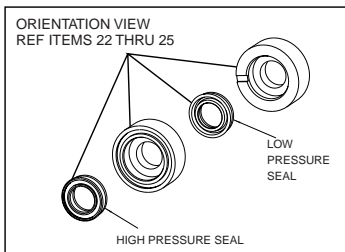

# D20753 - DeVILBISS PUMP PARTS LIST

<u>Key#</u>	<u>Part #</u>	<u>Description</u>
1	*	Oil Seal
3	16364	Plug 3/8 NPTF
4	18110	Gasket, Cam Housing
5	*	Bearing Radial Needle
6	*	Thrust Washer (1 used)
7	*	Bearing Thrust (2 used)
8	*	Washer, Thrust (2 used)
10	16301	Washer, Thrust (1 used)
11	16340	Assembly Piston (3 used)
12	16912	Spring Piston (3 used)
14	17658	Thermal Relief
15	H061	Nut, Garden Hose Swivel
16	17701	Swivel, 3/8 NPT
17	F187	Screen
18	16358	Screw, 1/4 -20 x 1 (2 used)
19	16365	O-Ring, Journal Plate (1 used)
20	*	Seal, Piston Oil (3 used)
21	18176	O-Ring, Retainer (6 used)
22	18074	Seal, Retainer (3 used)
23	*	Seal, Leak Back (3 used)
24	18073	Seal, Retainer (3 used)
25	*	Seal, Water (3 used)
26	18143	Head Assembly
26-2	*	Assembly Valve (6 used)
26-3	16360	O-Ring Valve Plug #16 (3 used)
26-4	*	Retaining Ring
26-5	D21141	Plug Valve (3 used)
26-6	*	Assembly Valve 45 Degree
27	16355	Unloader
28	18111	Screw, (4 used)
29	16913	Oil Cap
31	17249	Chemical Injector
32	F035	Quick Disconnect