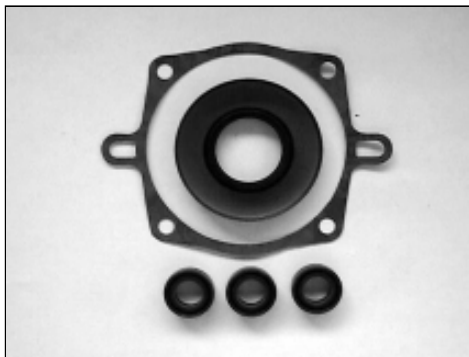

18301 Oil Seal Kit

contains Key #s 1 (qty 1), 4 (qty 1), 20 (qty 3)