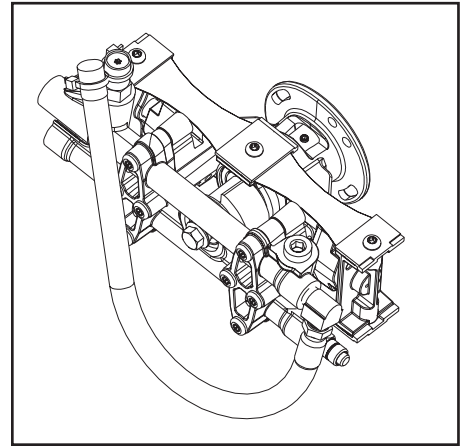

## D24865 - DeVILBISS PUMP PARTS LIST

<u>Key#</u>	<u>Part #</u>	<u>Description</u>
1	D21253	Engine Shaft
2	D25006	Screw, Set 1/4-28 x .438
4	*	O-Ring, #25 DUROMETER
5	D21254	Journal Body Assembly
6	D21007	Screw, 5/16-18 x1.5 Gr 8
7	*	Piston Assembly
8	D20949	Clamp Block End
9	D23140	Screw, 5/16-18 x .75 Gr 8
10	D24325	Shaft, Bearing Couple
11	D20995	Strap, 2 Cylinder
12	D20948	Clamp Block Middle Strap
13	D21258	Ring Radial Assembly
14	D24324	Shaft, Counterweight
15	*	O-Ring, Pump Head
17	D20997	Shaft, Bearing
18	D22684	Bolt, 7/16-14 Gr 8
19	D21005	Screw, 5/16-18 x 2.13 Gr 8
20	D24573	Hose, 3/8 x 18" 2200 PSI
24	D22683	Wedge, Machined Screw
25	16804	Cable Tie
26	*	Seal, 16mm
28	-----	Bearing included in Key#13
30	16355	Unloader Assembly, 2200 PSI
31	F217	Elbow, 3/8"
32	16848	Thermal Relief Valve
33	D20993	Spring, Easy Start
34	D21259	O-Ring
35	D21256	Seat, Easy Start
36	D20994	Ball, 5/16
37	*	O-Ring, Valve Plug
38	D21141	Plug, Valve
39	*	Valve Assembly
40	*	Valve Assembly, 45° with o-ring
41	*	Ring, Retaining
42	17249	Chemical Injector
43	H061	Swivel Nut, Gardenhose
44	H068	Swivel, 3/8"
45	F187	Screen, Gardenhose

**\* Kits available :**

D23511 Valve Kit includes key Include key#'s 39 (qty 4), 40 (qty1), 41 (qty 1)

D23514 Seal Kit Include key#'s 4 (qty 2), 15 (qty2), 26 (qty 2), 37 (qty 1)

D23486 Piston Kit Includes key # 7 (qty 2)

**General Information:**

**Pump Kit contains:** H061 garden hose swivel nut, H068 3/8 NPT garden hose swivel, F187 screen, 17249 chemical injector, H140 chemical hose, 15167 screw (5/16-24 x3/4"), F035 Quick Connect, D25006 Set Screw

## D23514 Seal Kit

contains Key#s 4 (qty 2),  
15 (qty 2), 26 (qty 2), and 37 (qty1)