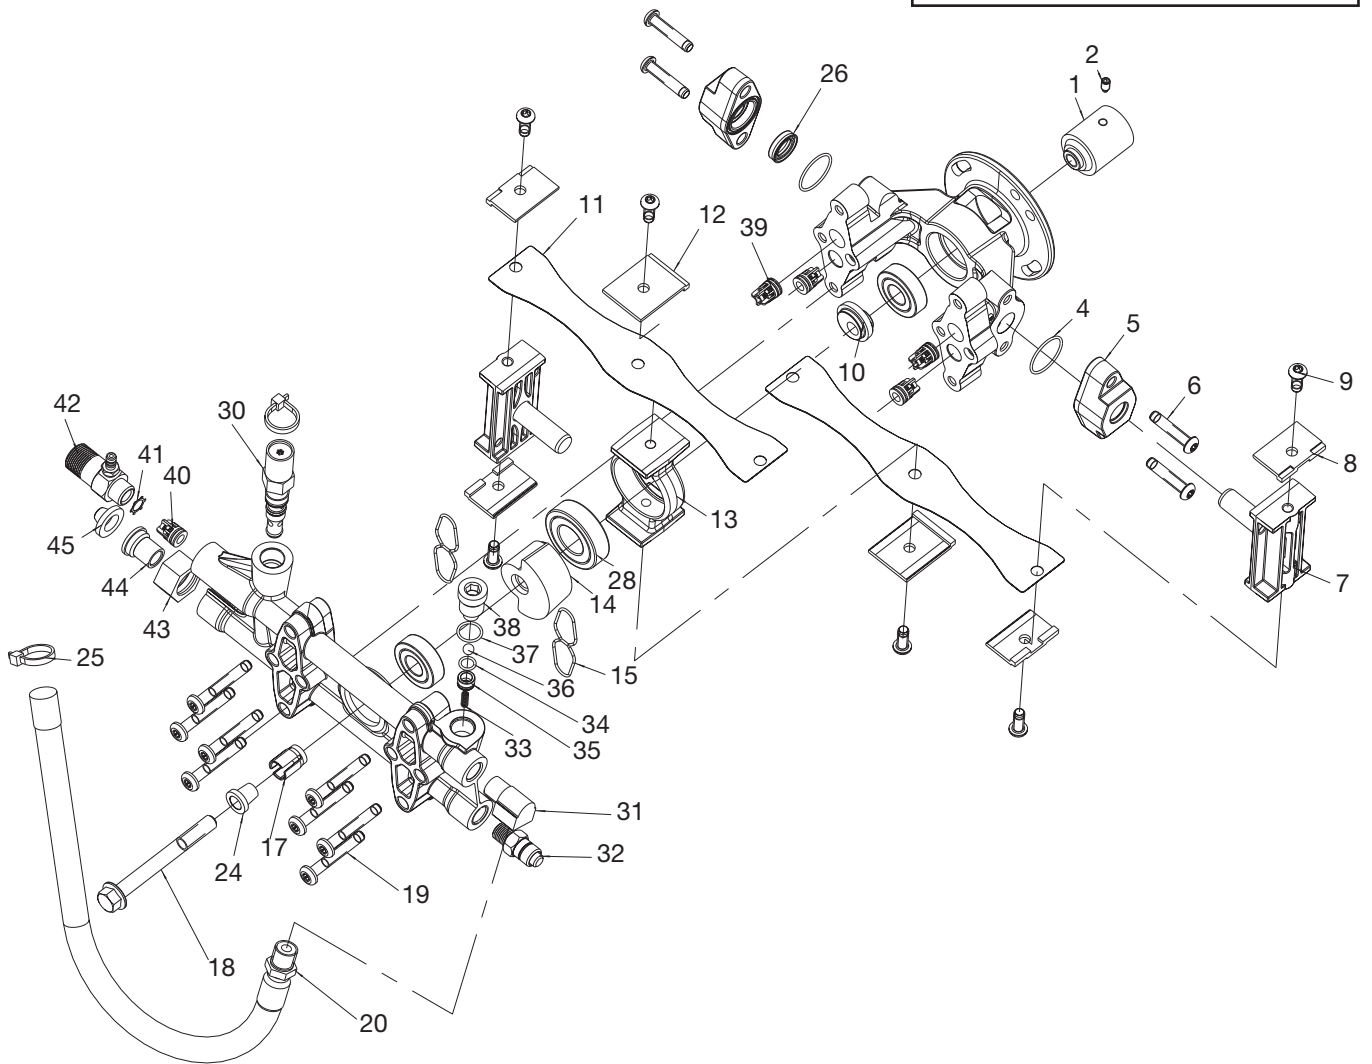

## D24865 - DeVILBISS PUMP PARTS LIST

<u>Key#</u>	<u>Part #</u>	<u>Description</u>
1	D21253	Engine Shaft
2	D25006	Screw, Set 1/4-28 x .438
4	*	O-Ring, #25 DUROMETER
5	D21254	Journal Body Assembly
6	D21007	Screw, 5/16-18 x1.5 Gr 8
7	*	Piston Assembly
8	D20949	Clamp Block End
9	D23140	Screw, 5/16-18 x .75 Gr 8
10	D24325	Shaft, Bearing Couple
11	D20995	Strap, 2 Cylinder
12	D20948	Clamp Block Middle Strap
13	D21258	Ring Radial Assembly
14	D24324	Shaft, Counterweight
15	*	O-Ring, Pump Head
17	D20997	Shaft, Bearing
18	D22684	Bolt, 7/16-14 Gr 8
19	D21005	Screw, 5/16-18 x 2.13 Gr 8
20	D24573	Hose, 3/8 x 18" 2200 PSI
24	D22683	Wedge, Machined Screw
25	16804	Cable Tie
26	*	Seal, 16mm
28	-----	Bearing included in Key#13
30	16355	Unloader Assembly, 2200 PSI
31	F217	Elbow, 3/8"
32	16848	Thermal Relief Valve
33	D20993	Spring, Easy Start
34	D21259	O-Ring
35	D21256	Seat, Easy Start
36	D20994	Ball, 5/16
37	*	O-Ring, Valve Plug
38	D21141	Plug, Valve
39	*	Valve Assembly
40	*	Valve Assembly, 45° with o-ring
41	*	Ring, Retaining
42	17249	Chemical Injector
43	H061	Swivel Nut, Gardenhose
44	H068	Swivel, 3/8"
45	F187	Screen, Gardenhose

**General Information:**

**Pump Kit contains:** H061 garden hose swivel nut, H068 3/8 NPT garden hose swivel, F187 screen, 17249 chemical injector, H140 chemical hose, 15167 screw (5/16-24 x3/4"), F035 Quick Connect, D25006 Set Screw

## D23511 Valve Kit

contains Key#s 39 (qty 4), 40 (qty 1), and 41 (qty 1)

## D23514 Seal Kit

contains Key#s 4 (qty 2),  
15 (qty 2), 26 (qty 2), and 37 (qty1)