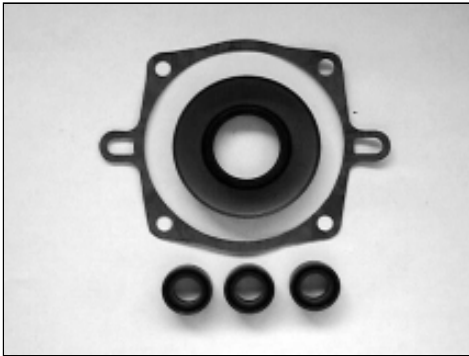

PK18339 - DeVILBISS PUMP

2 gpm vertical applications

PK18339 - DeVILBISS PUMP PARTS LIST

<u>Key#</u>	<u>Part #</u>	<u>Description</u>
1	*	Oil Seal
3	16364	Plug 3/8 NPTF
4	18110	Gasket, Cam Housing
5	*	Bearing Radial Needle
6	*	Thrust Washer (1 used)
7	*	Bearing Thrust (2 used)
8	*	Washer, Thrust (2 used)
10	16301	Washer, Thrust (1 used)
11	16340	Assembly Piston (3 used)
12	16912	Spring Piston (3 used)
14	17658	Thermal Relief
15	H061	Nut, Garden Hose Swivel
16	17701	Swivel, 3/8 NPT
17	F187	Screen
18	16358	Screw, 1/4 -20 x 1 (2 used)
19	16365	O-Ring, Journal Plate (1 used)
20	*	Seal, Piston Oil (3 used)
21	18176	O-Ring, Retainer (6 used)
22	18074	Seal, Retainer (3 used)
23	*	Seal, Leak Back (3 used)
24	18073	Seal, Retainer (3 used)
25	*	Seal, Water (3 used)
26	18143	Head Assembly
26-2	*	Assembly Valve (6 used)
26-3	16360	O-Ring Valve Plug #16 (3 used)
26-4	*	Retaining Ring
26-5	D21141	Plug Valve (3 used)
26-6	*	Assembly Valve 45 Degree
27	16355	Unloader
28	18111	Screw, (4 used)
29	16913	Oil Cap
31	F217	Elbow 3/8"
32	V161	Chemical Injector

* Not available as an individual part, order the kit.

Kits available :

18301 Oil Seal Kit, contains Key #s 20 (qty 3), 1 (qty 1), 4 (qty 1)
 17323 Valve Kit, contains Key#s 26-2 (qty 6), 26-4 (qty 1), and 26-6 (qty 1).
 18246 Water Seal Kit contains Key#'s 25 (qty 3), 23 (qty 3), and 19 (qty 1)
 17324 Bearing Kit contains Key #'s 5 (qty 1), 6 (qty 1), 7 (qty 2), 8 (qty 2), and 10 (qty 1)

18246 Water Seal Kit

contains Key#'s 19 (qty 1), 23 (qty 3), and 25 (qty 3)

17323 Valve Kit

contains Key#s 26-2(qty 6), 26-4 (qty 1), and 26-6 (qty 1)

18301 Oil Seal Kit

contains Key #s 1 (qty 1), 4 (qty 1), 20 (qty 3)