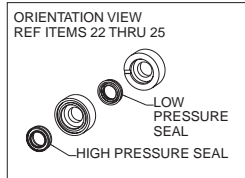

PK18339 - DeVILBISS PUMP

2 gpm vertical applications

PK18339 - DeVILBISS PUMP PARTS LIST

<u>Key#</u>	<u>Part #</u>	<u>Description</u>
1	*	Oil Seal
3	16364	Plug 3/8 NPTF
4	18110	Gasket, Cam Housing
5	*	Bearing Radial Needle
6	*	Thrust Washer (1 used)
7	*	Bearing Thrust (2 used)
8	*	Washer, Thrust (2 used)
10	16301	Washer, Thrust (1 used)
11	16340	Assembly Piston (3 used)
12	16912	Spring Piston (3 used)
14	17658	Thermal Relief
15	H061	Nut, Garden Hose Swivel
16	17701	Swivel, 3/8 NPT
17	F187	Screen
18	16358	Screw, 1/4 -20 x 1 (2 used)
19	16365	O-Ring, Journal Plate (1 used)
20	*	Seal, Piston Oil (3 used)
21	18176	O-Ring, Retainer (6 used)
22	18074	Seal, Retainer (3 used)
23	*	Seal, Leak Back (3 used)
24	18073	Seal, Retainer (3 used)
25	*	Seal, Water (3 used)
26	18143	Head Assembly
26-2	*	Assembly Valve (6 used)
26-3	16360	O-Ring Valve Plug #16 (3 used)
26-4	*	Retaining Ring
26-5	D21141	Plug Valve (3 used)
26-6	*	Assembly Valve 45 Degree
27	16355	Unloader
28	18111	Screw, (4 used)
29	16913	Oil Cap
31	F217	Elbow 3/8"
32	V161	Chemical Injector

* Not available as an individual part, order the kit.

Kits available :

18301 Oil Seal Kit, contains Key #s 20 (qty 3), 1 (qty 1), 4 (qty 1)
 17323 Valve Kit, contains Key#s 26-2 (qty 6), 26-4 (qty 1), and 26-6 (qty 1).
 18246 Water Seal Kit contains Key#'s 25 (qty 3), 23 (qty 3), and 19 (qty 1)
 17324 Bearing Kit contains Key #'s 5 (qty 1), 6 (qty 1), 7 (qty 2), 8 (qty 2), and 10 (qty 1)

NOTE: When ordering the bearing kit without the oil seal kit key#4 (18110 gasket) will be needed.

General Information:

· Uses R&O 150 oil -10 oz. (If can not find use 30W non-detergent oil-8 oz)

PK18339 - DeVILBISS PUMP REPAIR KIT