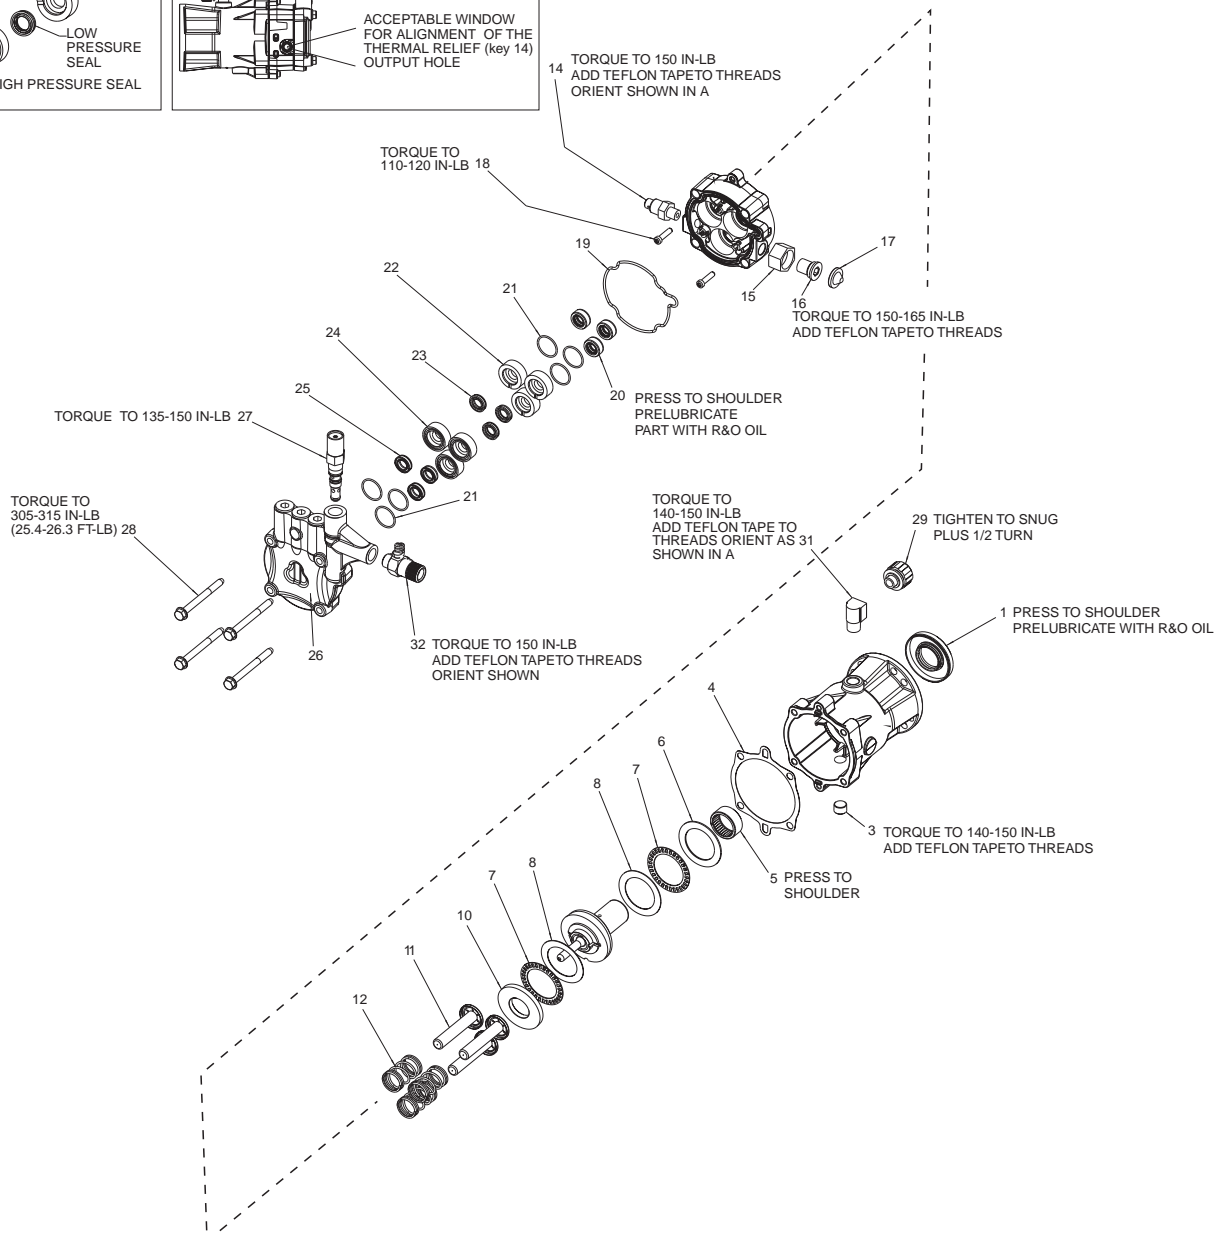

PK18339 - DeVILBISS PUMP

2 gpm vertical applications

PK18339 - DeVILBISS PUMP PARTS LIST

<u>Key#</u>	<u>Part #</u>	<u>Description</u>
1	*	Oil Seal
3	16364	Plug 3/8 NPTF
4	18110	Gasket, Cam Housing
5	*	Bearing Radial Needle
6	*	Thrust Washer (1 used)
7	*	Bearing Thrust (2 used)
8	*	Washer, Thrust (2 used)
10	16301	Washer, Thrust (1 used)
11	16340	Assembly Piston (3 used)
12	16912	Spring Piston (3 used)
14	17658	Thermal Relief
15	H061	Nut, Garden Hose Swivel
16	17701	Swivel, 3/8 NPT
17	F187	Screen
18	16358	Screw, 1/4 -20 x 1 (2 used)
19	16365	O-Ring, Journal Plate (1 used)
20	*	Seal, Piston Oil (3 used)
21	18176	O-Ring, Retainer (6 used)
22	18074	Seal, Retainer (3 used)
23	*	Seal, Leak Back (3 used)
24	18073	Seal, Retainer (3 used)
25	*	Seal, Water (3 used)
26	18143	Head Assembly
26-2	*	Assembly Valve (6 used)
26-3	16360	O-Ring Valve Plug #16 (3 used)
26-4	*	Retaining Ring
26-5	D21141	Plug Valve (3 used)
26-6	*	Assembly Valve 45 Degree
27	16355	Unloader
28	18111	Screw, (4 used)
29	16913	Oil Cap
31	F217	Elbow 3/8"
32	V161	Chemical Injector

* Not available as an individual part, order the kit.

Kits available :

18301 Oil Seal Kit, contains Key #s 20 (qty 3), 1 (qty 1), 4 (qty 1)
 17323 Valve Kit, contains Key#s 26-2 (qty 6), 26-4 (qty 1), and 26-6 (qty 1).
 18246 Water Seal Kit contains Key#'s 25 (qty 3), 23 (qty 3), and 19 (qty 1)
 17324 Bearing Kit contains Key #'s 5 (qty 1), 6 (qty 1), 7 (qty 2), 8 (qty 2), and 10 (qty 1)

NOTE: When ordering the bearing kit without the oil seal kit key#4 (18110 gasket) will be needed.

General Information:

· Uses R&O 150 oil -10 oz. (If can not find use 30W non-detergent oil-8 oz)

PK18339 - DeVILBISS PUMP REPAIR KIT

17324 Bearing Kit

contains Key #'s 5 (qty 1), 6 (qty 1), 7 (qty 2), 8 (qty 2), and 10 (qty 1)