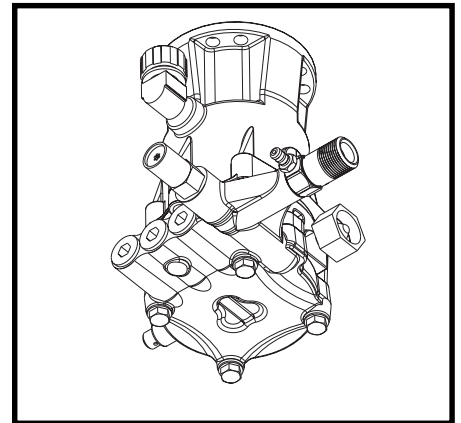

PK18339 - DeVILBISS PUMP

2 gpm vertical applications

PK18339 - DeVILBISS PUMP PARTS LIST

<u>Key#</u>	<u>Part #</u>	<u>Description</u>
1	*	Oil Seal
3	16364	Plug 3/8 NPTF
4	18110	Gasket, Cam Housing
5	*	Bearing Radial Needle
6	*	Thrust Washer (1 used)
7	*	Bearing Thrust (2 used)
8	*	Washer, Thrust (2 used)
10	16301	Washer, Thrust (1 used)
11	16340	Assembly Piston (3 used)
12	16912	Spring Piston (3 used)
14	17658	Thermal Relief
15	H061	Nut, Garden Hose Swivel
16	17701	Swivel, 3/8 NPT
17	F187	Screen
18	16358	Screw, 1/4 -20 x 1 (2 used)
19	16365	O-Ring, Journal Plate (1 used)
20	*	Seal, Piston Oil (3 used)
21	18176	O-Ring, Retainer (6 used)
22	18074	Seal, Retainer (3 used)
23	*	Seal, Leak Back (3 used)
24	18073	Seal, Retainer (3 used)
25	*	Seal, Water (3 used)
26	18143	Head Assembly
26-2	*	Assembly Valve (6 used)
26-3	16360	O-Ring Valve Plug #16 (3 used)
26-4	*	Retaining Ring
26-5	D21141	Plug Valve (3 used)
26-6	*	Assembly Valve 45 Degree
27	16355	Unloader
28	18111	Screw, (4 used)
29	16913	Oil Cap
31	F217	Elbow 3/8"
32	V161	Chemical Injector

* Not available as an individual part, order the kit.

Kits available :

18301 Oil Seal Kit, contains Key #s 20 (qty 3), 1 (qty 1), 4 (qty 1)
 17323 Valve Kit, contains Key#s 26-2 (qty 6), 26-4 (qty 1), and 26-6 (qty 1).
 18246 Water Seal Kit contains Key#'s 25 (qty 3), 23 (qty 3), and 19 (qty 1)
 17324 Bearing Kit contains Key #'s 5 (qty 1), 6 (qty 1), 7 (qty 2), 8 (qty 2), and 10 (qty 1)

NOTE: When ordering the bearing kit without the oil seal kit key#4 (18110 gasket) will be needed.

General Information:

· Uses R&O 150 oil -10 oz. (If can not find use 30W non-detergent oil-8 oz)

PK18339 - DeVILBISS PUMP REPAIR KIT