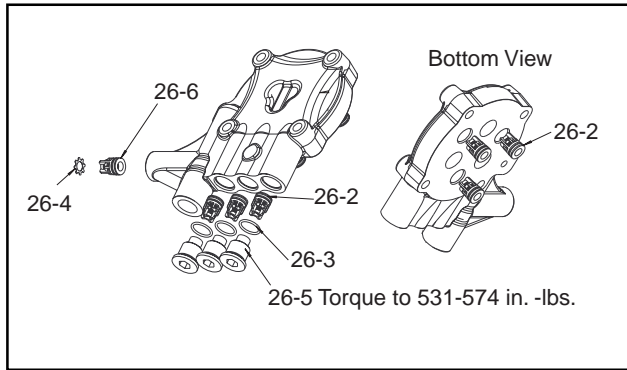

PK18339 - DeVILBISS PUMP

2 gpm vertical applications

PK18339 - DeVILBISS PUMP PARTS LIST

<u>Key#</u>	<u>Part #</u>	<u>Description</u>
1	*	Oil Seal
3	16364	Plug 3/8 NPTF
4	18110	Gasket, Cam Housing
5	*	Bearing Radial Needle
6	*	Thrust Washer (1 used)
7	*	Bearing Thrust (2 used)
8	*	Washer, Thrust (2 used)
10	16301	Washer, Thrust (1 used)
11	16340	Assembly Piston (3 used)
12	16912	Spring Piston (3 used)
14	17658	Thermal Relief
15	H061	Nut, Garden Hose Swivel
16	17701	Swivel, 3/8 NPT
17	F187	Screen
18	16358	Screw, 1/4 -20 x 1 (2 used)
19	16365	O-Ring, Journal Plate (1 used)
20	*	Seal, Piston Oil (3 used)
21	18176	O-Ring, Retainer (6 used)
22	18074	Seal, Retainer (3 used)
23	*	Seal, Leak Back (3 used)
24	18073	Seal, Retainer (3 used)
25	*	Seal, Water (3 used)
26	18143	Head Assembly
26-2	*	Assembly Valve (6 used)
26-3	16360	O-Ring Valve Plug #16 (3 used)
26-4	*	Retaining Ring
26-5	D21141	Plug Valve (3 used)
26-6	*	Assembly Valve 45 Degree
27	16355	Unloader
28	18111	Screw, (4 used)
29	16913	Oil Cap
31	F217	Elbow 3/8"
32	V161	Chemical Injector

* Not available as an individual part, order the kit.

Kits available :

18301 Oil Seal Kit, contains Key #s 20 (qty 3), 1 (qty 1), 4 (qty 1)
 17323 Valve Kit, contains Key#s 26-2 (qty 6), 26-4 (qty 1), and 26-6 (qty 1).
 18246 Water Seal Kit contains Key#'s 25 (qty 3), 23 (qty 3), and 19 (qty 1)
 17324 Bearing Kit contains Key #'s 5 (qty 1), 6 (qty 1), 7 (qty 2), 8 (qty 2), and 10 (qty 1)

NOTE: When ordering the bearing kit without the oil seal kit key#4 (18110 gasket) will be needed.

General Information:

· Uses R&O 150 oil -10 oz. (If can not find use 30W non-detergent oil-8 oz)

PK18339 - DeVILBISS PUMP REPAIR KIT

17324 Bearing Kit

contains Key #'s 5 (qty 1), 6 (qty 1), 7 (qty 2), 8 (qty 2), and 10 (qty 1)