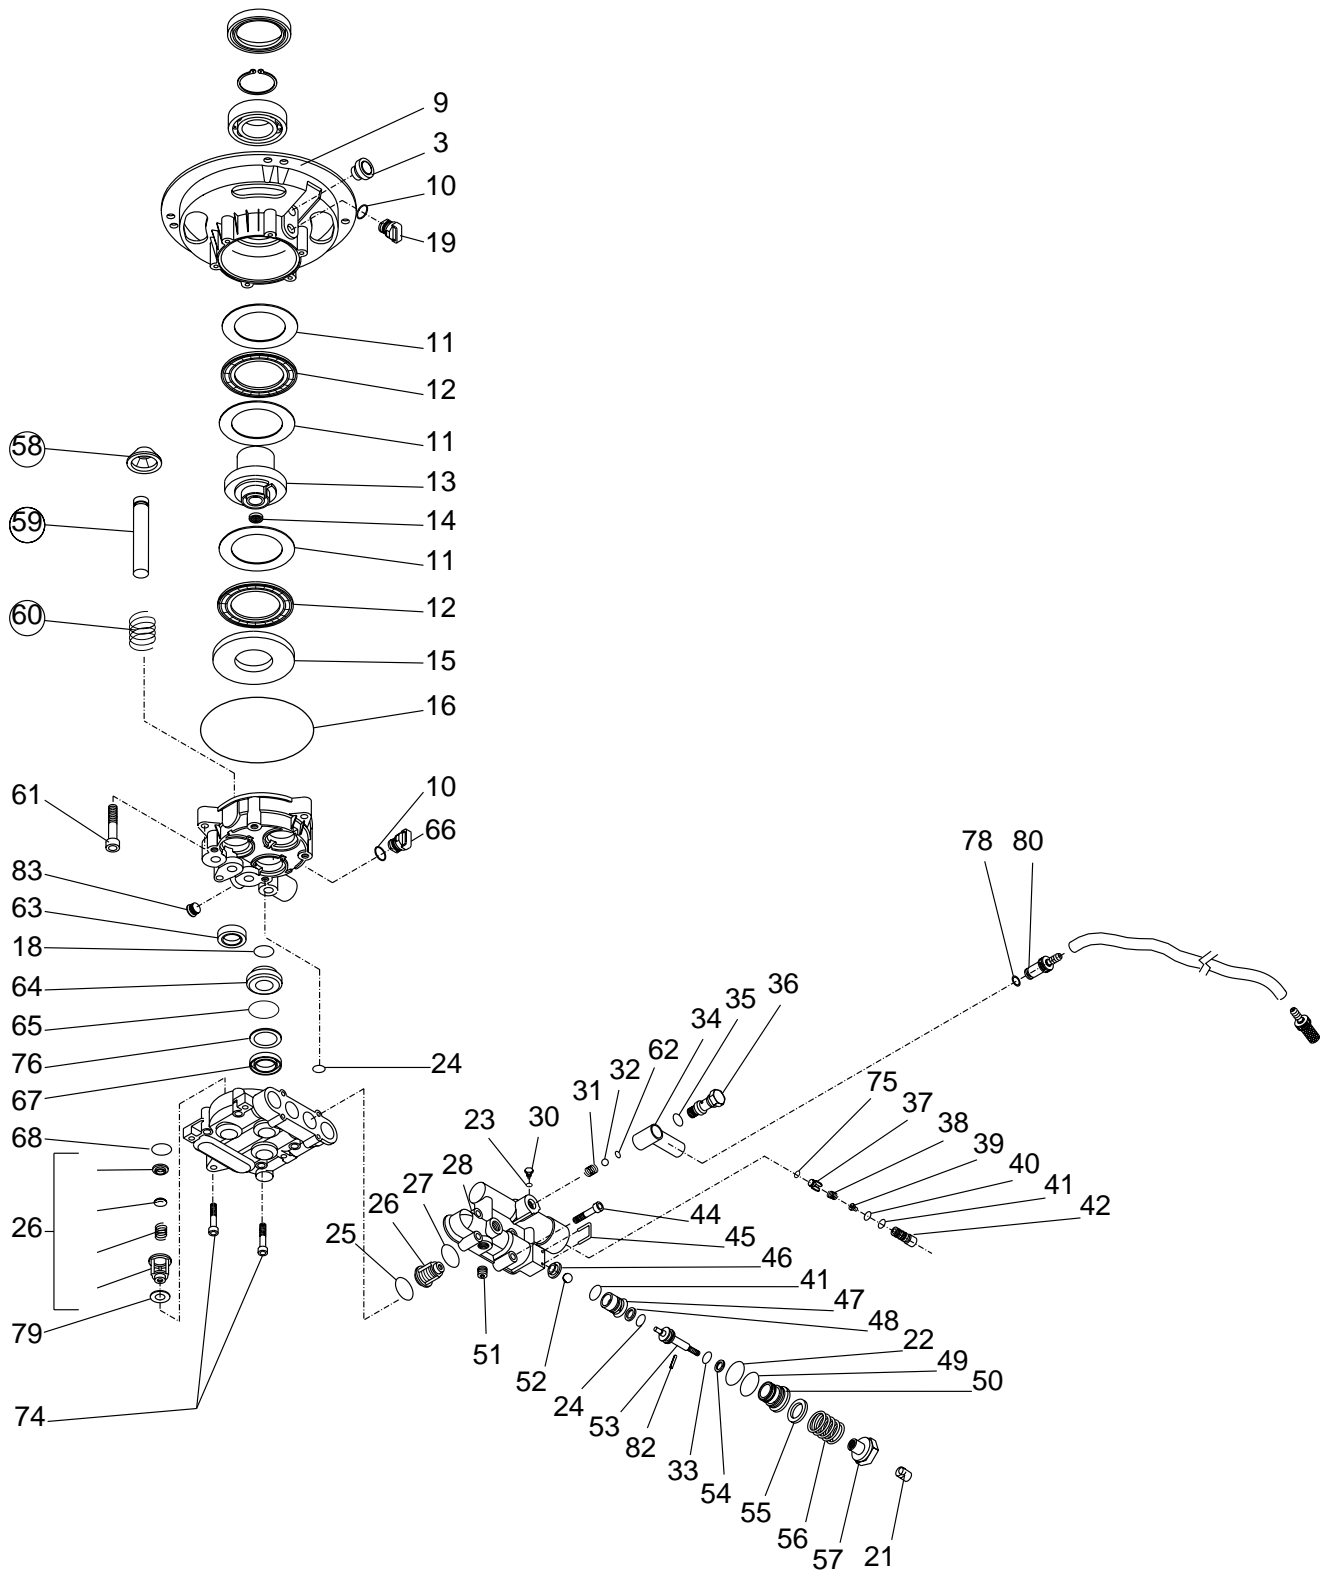

D21423 - PUMP, FAIP

D21423 - PUMP, FAIP - PARTS LIST

<u>Key#</u>	<u>Part #</u>	<u>Description</u>	<u>Key#</u>	<u>Part #</u>	<u>Description</u>
3	FA-57015402	Vented Valve Assy	48	#	Back Ring for O-Ring
10	FA-15065600	O-Ring	49	#	O-Ring
11	#	Disc Bearing	50	#	By-Pass Body Valve
12	#	Needle Bearing	51	#	Plug 1/8
13	#	Wobble Plate	52	#	Stainless Steel Ball 7mm
14	#	Cap	53	#	By-Pass Piston
15	#	Disc Bearing	54	#	Back Ring
16	FA-15024000	O-Ring	55	#	Spacer
18	FA-15001500	O-Ring	56	#	Pressure Regulator
19	FA-57137400	Oil Fill Cap			Spring
21	#	Screw STEI M5x6	57	#	Pressure Regulator
22	FA-15000900	O-Ring			Nut
23	FA-15062400	O-Ring	58	#	Ring
24	FA-15000100	O-Ring	59	#	Piston
25	#	O-Ring	60	#	Spring
26	#	Valve Assembly	61	FA-10200400	Screw TCEI M6X30
27	FA-15060500	O-Ring	62	#	O-Ring
28	FA-23732300	Manifold	63	FA-15202400	Oil Seal
30	#	Screw	64	FA-52038801	Brass Bushing
31	#	Chemical Spring	65	FA-15001800	O-Ring
32	#	Stainless Steel Ball 3/16	66	FA-57137400	Oil Fill Cap
33	#	O-Ring	67	FA-15501800	High Pressure Seal
34	FA-52036700	Chemical Elbow	68	#	O-Ring
35	FA-15000600	O-Ring	74	FA-10204100	Screw TCEI M6X35
36	FA-50139700	Brass Screw	75	#	O-Ring
37	#	No Return Valve	76	FA-52069301	Washer
38	#	Spring	78	FA-15000300	O-Ring
39	#	Injector Nozzle	79	FA-52068500	Washer
40	#	O-Ring	80	FA-52036800	Clutch for Chemical
41	#	O-Ring			Elbow
42	#	Injector Nipple	82	#	Pin
44	FA-10205200	Screw TCEI M5X30	83	17658	Thermal Relief
45	#	By-Pass Pin		D21422	Kit, Outlet Extention Tube
46	#	Valve Plate Seat		D21428	Kit, Inlet Extention Tube
47	#	Valve Seat			

#- Order kit, not available as an individual part

Kits Available:

FA-YKI57015402 Oil Seal Kit:

Includes key #'s 3,10,16,18,19,63,66 (1 each)

FA-YKI57138900 Wobble Plate Kit:

Includes key #'s 11,12,13,14,15 (1 each)