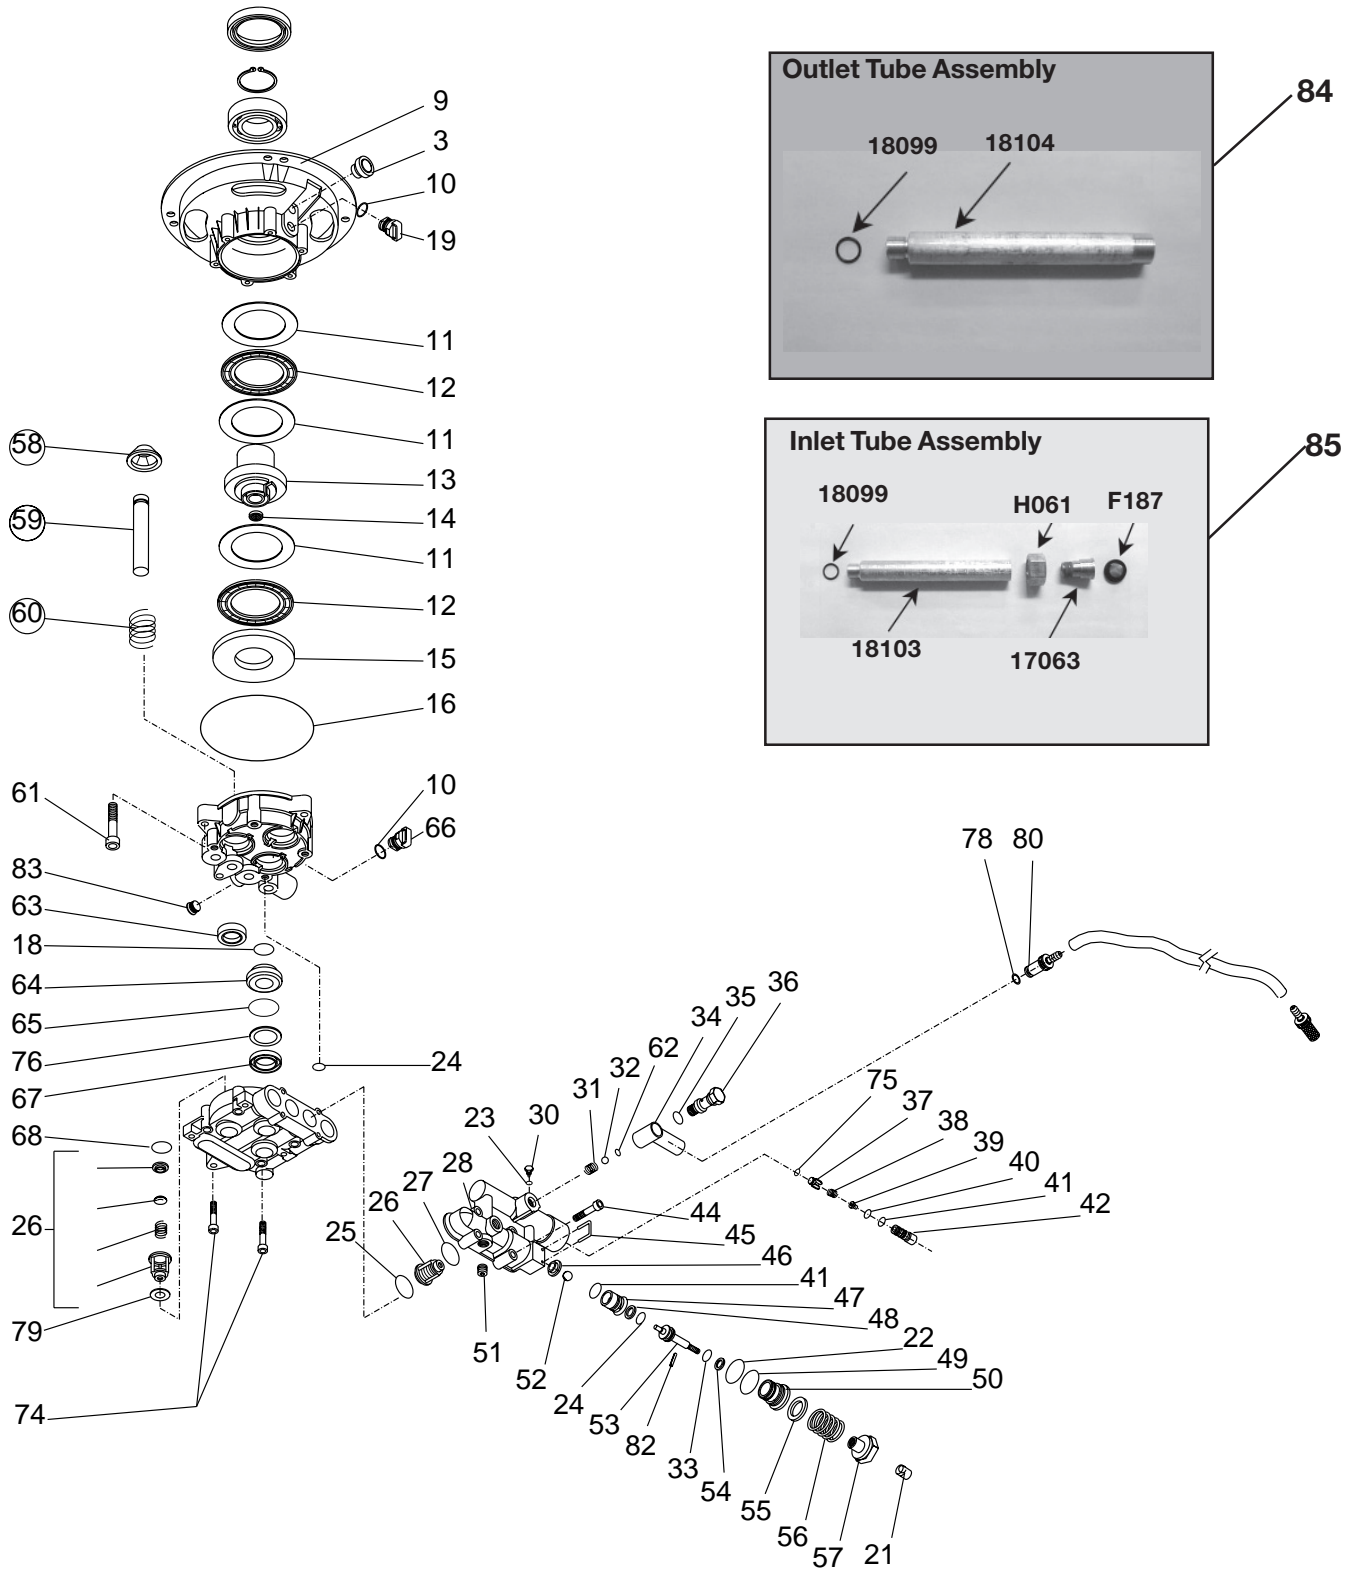

PK18105 - PUMP, FAIP

PK18105 - PUMP, FAIP - PARTS LIST

Key#	Part #	Description	Key#	Part #	Description
3	FA-57015402	Vented Valve Assy	48	#	Back Ring for O-Ring
10	FA-15065600	O-Ring	49	#	O-Ring
11	#	Disc Bearing	50	#	By-Pass Body Valve
12	#	Needle Bearing	51	#	Plug 1/8
13	#	Wobble Plate	52	#	Stainless Steel Ball 7mm
14	#	Cap	53	#	By-Pass Piston
15	#	Disc Bearing	54	#	Back Ring
16	FA-15024000	O-Ring	55	#	Spacer
18	FA-15001500	O-Ring	56	#	Pressure Regulator
19	FA-57137400	Oil Fill Cap			Spring
21	#	Screw STEI M5x6	57	#	Pressure Regulator
22	FA-15000900	O-Ring			Nut
23	FA-15062400	O-Ring	58	#	Ring
24	FA-15000100	O-Ring	59	#	Piston
25	#	O-Ring	60	#	Spring
26	#	Valve Assembly	61	FA-10200400	Screw TCEI M6X30
27	FA-15060500	O-Ring	62	#	O-Ring
28	FA-23732300	Manifold	63	FA-15202400	Oil Seal
30	#	Screw	64	FA-52038801	Brass Bushing
31	#	Chemical Spring	65	FA-15001800	O-Ring
32	#	Stainless Steel Ball 3/16	66	FA-57137400	Oil Fill Cap
33	#	O-Ring	67	FA-15501800	High Pressure Seal
34	FA-52036700	Chemical Elbow	68	#	O-Ring
35	FA-15000600	O-Ring	74	FA-10204100	Screw TCEI M6X35
36	FA-50139700	Brass Screw	75	#	O-Ring
37	#	No Return Valve	76	FA-52069301	Washer
38	#	Spring	78	FA-15000300	O-Ring
39	#	Injector Nozzle	79	FA-52068500	Washer
40	#	O-Ring	80	FA-52036800	Clutch for Chemical
41	#	O-Ring			Elbow
42	#	Injector Nipple	82	#	Pin
44	FA-10205200	Screw TCEI M5X30	83	17658	Thermal Relief
45	#	By-Pass Pin	84	18242	Kit, Outlet Extention Tube
46	#	Valve Plate Seat	85	18243	Kit, Inlet Extention Tube
47	#	Valve Seat			

#- Order kit, not available as an individual part

Kits Available:

FA-YKI57015402 Oil Seal Kit:

Includes key #'s 3,10,16,18,19,63,66 (1 each)

FA-YKI57138900 Wobble Plate Kit:

Includes key #'s 11,12,13,14,15 (1 each)