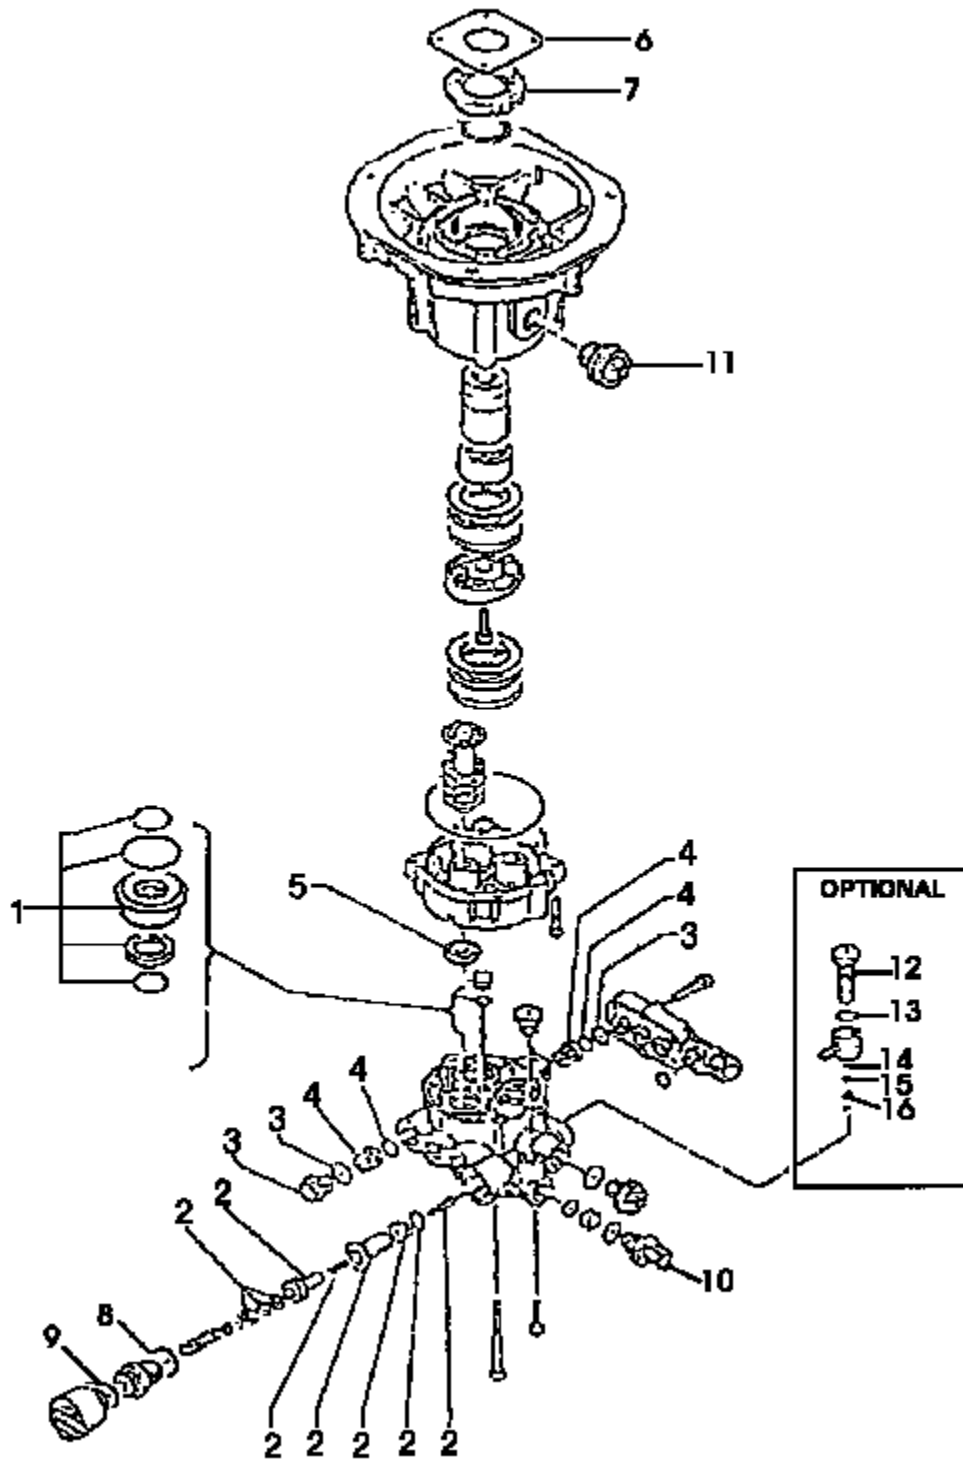

15225 TVX2020G - GENERAL PUMP

15225 TVX2020G - GENERAL, PUMP PARTS LIST

<u>Key#</u>	<u>Part #</u>	<u>Description</u>
1	PO37	Packing Kit
2	16080	Unloader Kit
3	16081	Valve Cap
4	16082	Valve Units
5	16083	Oil Seals
6	15898	Crankcase Cover
7	15471	Oil Seal
8	P016	O-ring
9	P294	O-ring
10	P291	Nipple, 3/8
11	P624	Oil Level Sight Glass
12	16072	Injector Housing
13	P592	O-ring
14	P305	O-ring
15	15689	Injector Ball
16	15723	Injector Spring

15225 TVX2020G - GENERAL PUMP REPAIR KIT

PO37 Packing Kit

16080 Unloader Kit