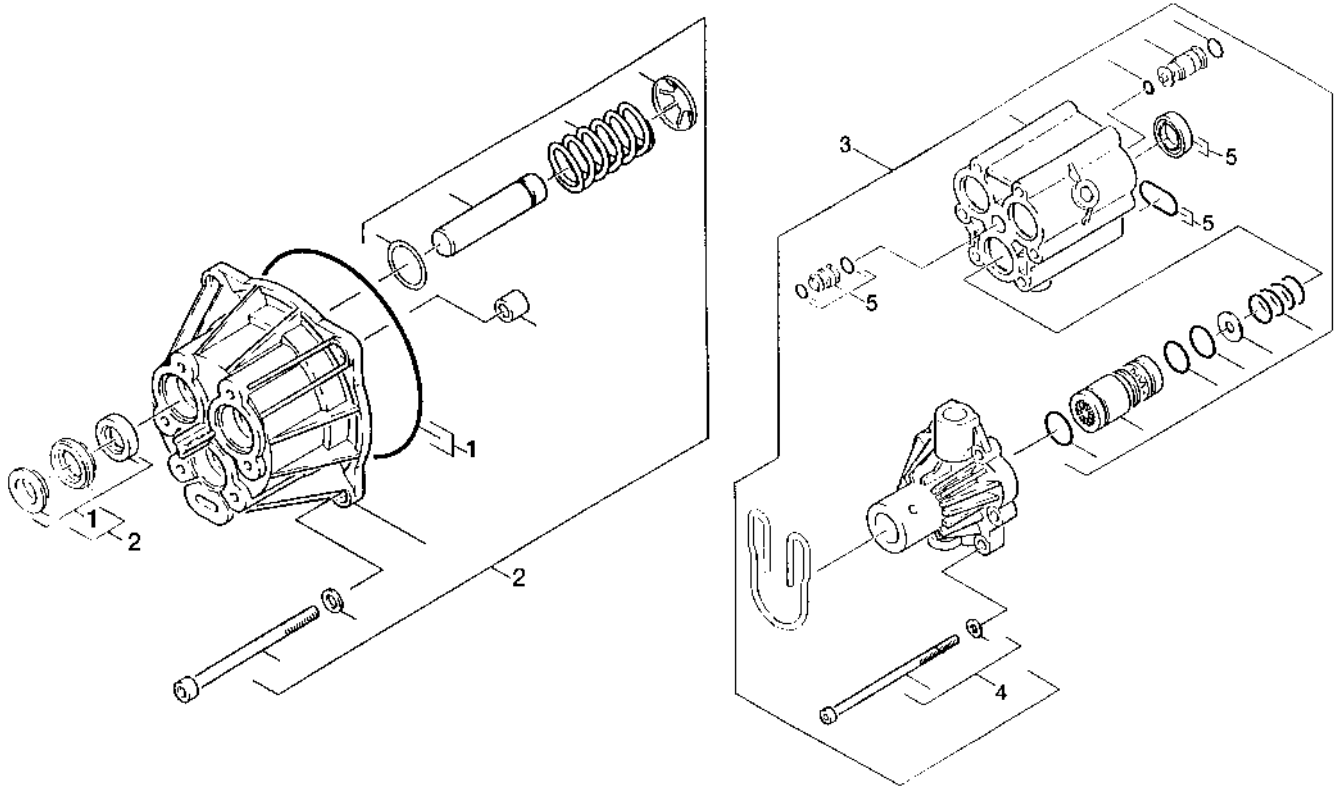

KARCHER PUMP FOR W1217

KARCHER PUMP PUMP PARTS LIST FOR W1217

<u>KEY #</u>	<u>PART #</u>	<u>DESCRIPTION</u>
1	KA9001016	Sealing Set
2	KA9001015	Piston Housing
3	KA9001017	Cylinder Head
4	KA9001018	Screw Set
5	KA9001019	Sealing Set
6	KA9001013	Inlet Tube (not shown)

KA9001015 - Piston Housing

KA9001016 - Sealing Set

KA9001018 - Screw Set

KA9001019 - Sealing Set