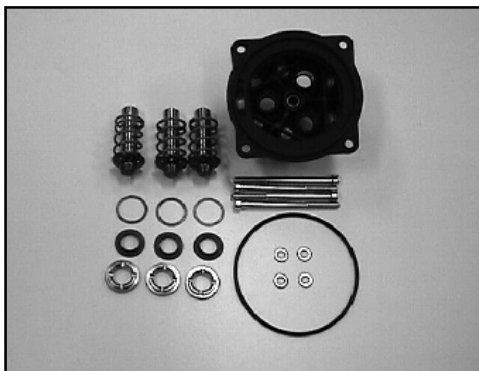

KARCHER PUMP FOR W1217

KARCHER PUMP PUMP PARTS LIST FOR W1217

<u>KEY #</u>	<u>PART #</u>	<u>DESCRIPTION</u>
1	KA9001016	Sealing Set
2	KA9001015	Piston Housing
3	KA9001017	Cylinder Head
4	KA9001018	Screw Set
5	KA9001019	Sealing Set
6	KA9001013	Inlet Tube (not shown)

KA9001015 - Piston Housing

KA9001016 - Sealing Set

KA9001018 - Screw Set

KA9001019 - Sealing Set