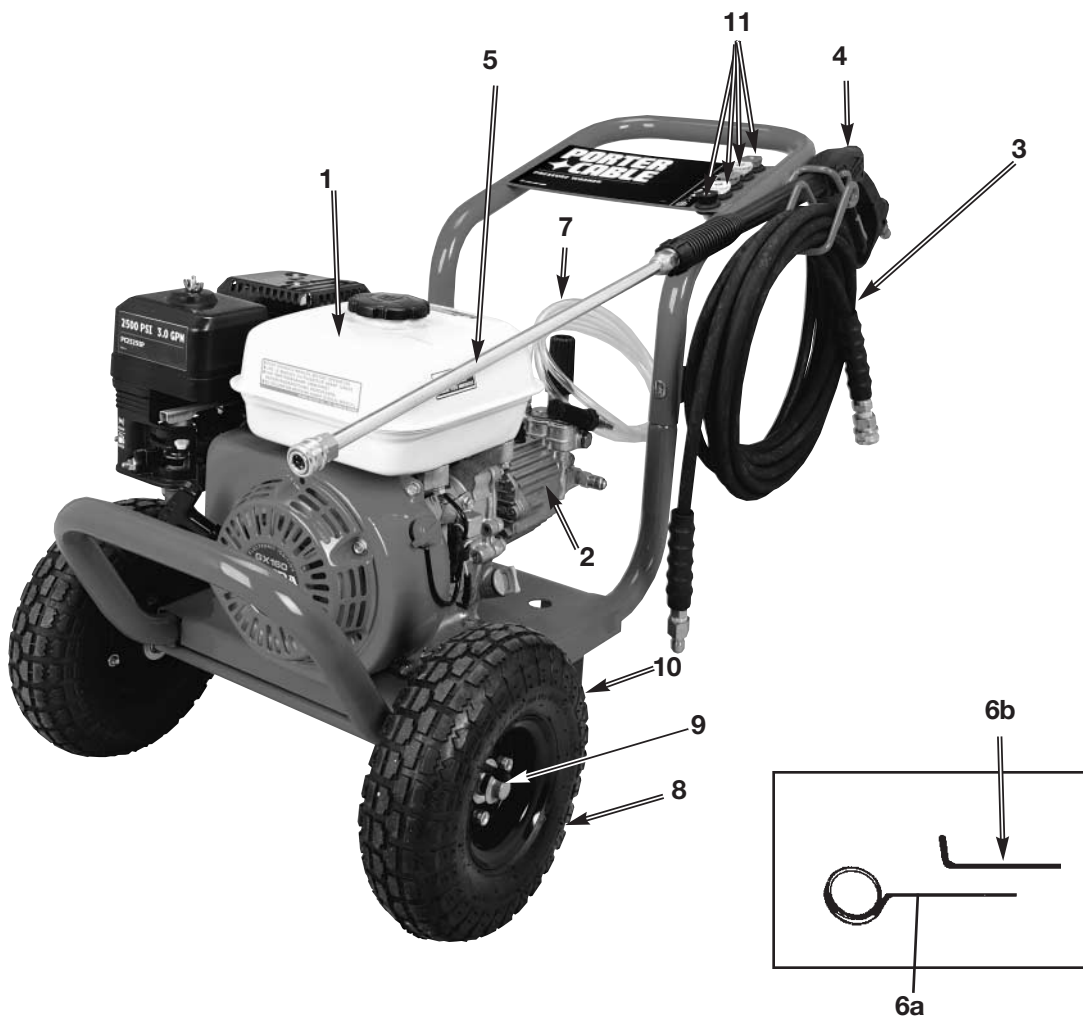

## Pressure Washer

WARNING: Repairs should only be attempted by a trained service technician. Contact the nearest Porter-Cable Authorized Warranty Service Center.

1	*	5.5 HP Honda Engine
2	^	AR Pump Kit (D25108)
3		D22693 High Pressure Hose
4		D22183 Trigger Gun
5		D21931 Lance
6		NCT001 Nozzle Cleaning Tool
		16797 Allen Wrench
7		H140 Chemical Hose
8		D22101 Tire
9		F464 Pal Nut
10		D22268 Foot
11		D25573 Nozzle Kit