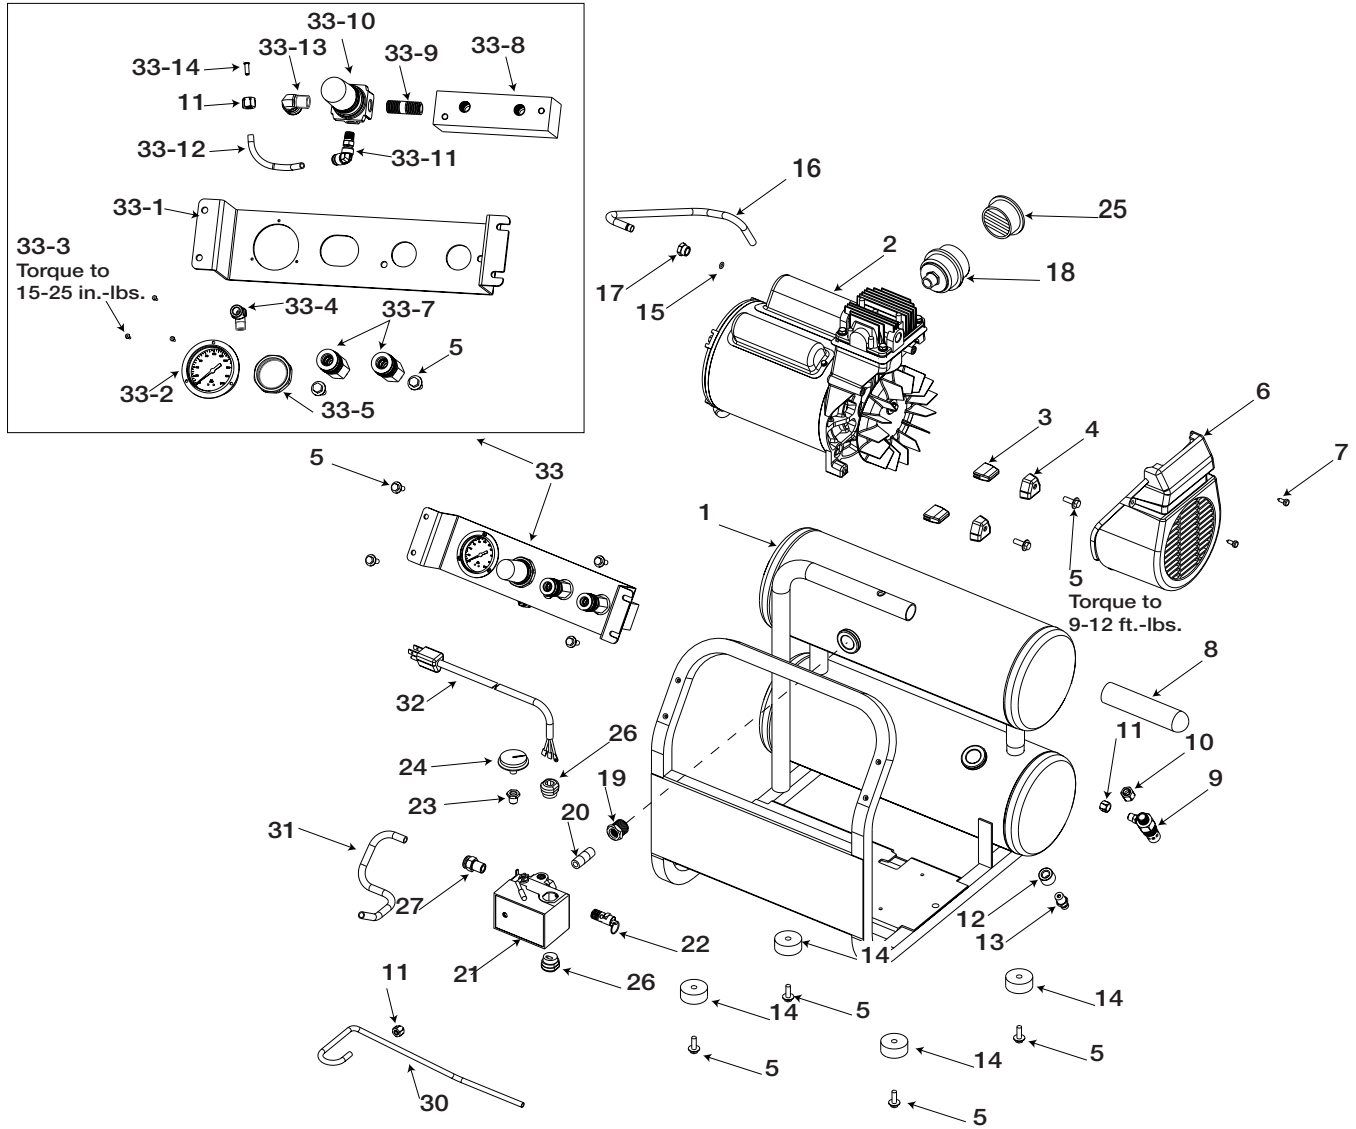

CPF23400S

CPF23400S (cont'd)

Key No.	Part Number	Description
1	Z-D20695	Air Receiver Assembly
2	See Page 2	Pump Assembly
3	ACG-19	Isolators
4	ACG-18	Cup Saddle Mount
5	91895680	Screw 1/4 - 20 X .75
6	D20653	Mini Shroud
7	ACG-408	Fastener Assembly
8	AC-0261	Handle Grip
9	AC-0631	Check Valve
10	SSP-7813	Nut Sleeve Assembly 3/8"
11	SSP-7811	Nut Sleeve Assembly 1/4"
12	SSP-512	Bushing Facing 1/2 X 1/4
13	AC-0430	Drain Valve
14	SST-108	Rubber Bumper
15	SSG-3105	O-Ring
16	D20694	Outlet Tube
17	SSP-7821-1	Nut, Tubing 3/8"OD
18	AC-0253	Solberg Filter 3/8 NPT
19	SSP-517	Bushing Reducer
20	SSP-513	Nipple, 1/4 NPT X1.5
21	Z-AC-0809	Pressure Switch
22	TIA-4150	Safety Valve
23	SSP-6021	Bushing Reducer 1/8-1/4NP
24	GA-366	Gauge
25	AC-0281	Filter Element Replacement
26	SSW-7367	Strain Relief Bushing
27	SSP-549	Fitting, 1/4NPT Connect
30	D21105	Pressure Release Tube
31	D20979	Manifold Tube, 3/8 OD
32	AC-0539	Power Cord Assembly
33		See Individual Components
33-1	D20705	Console
33-2	Z-GA-372	Gauge-1/8 NPT
33-3	-----	Screw, #4-40 X.375
33-4	-----	Fitting, 1/8NPT
33-5	D20155	Ring, Regulator Nut
33-7	D20675	Quick Connect 1/4NPT
33-8	D23946	Manifold
33-9	SS-2071	Nipple 1/4-18 NPT X 1.5
33-10	D20763	Regulator
33-11	-----	Fitting, 1/8NPT
33-12	AC-0681	Manifold Tube 1/4 OD
33-13	SSP-6429	Brass Elbow with Compression Nut
33-14	SSP-9013	Tube Insert

<u>No.</u>	<u>Part Number</u>	<u>Description</u>
1	Z-D21681	Motor
2	Z-AC-0140	Eccentric Bearing Assembly Includes eccentric, bearing, and screw
4	AC-0108	Fan
5	SSF-586	Screw 1/4 -20 UNC x .75
✓•6	-----	Cylinder Sleeve
✓7	-----	Connecting Rod Assembly
✓•8	SSG-8156	O-Ring
9	Z-AC-0032	Valve Plate Assembly
✓•10	ACG-45	O-Ring
11	D21348	Head
✓12	SSF-3158-1	Screw, 10-24 x .75
13	SSF-927	Screw 1/4-20 x 1.125
14	K-0196	Kit, Start Cap and Cover
✓•18	-----	Compression Ring
✓•19	-----	Screw
✓20	-----	Compression Ring Cap