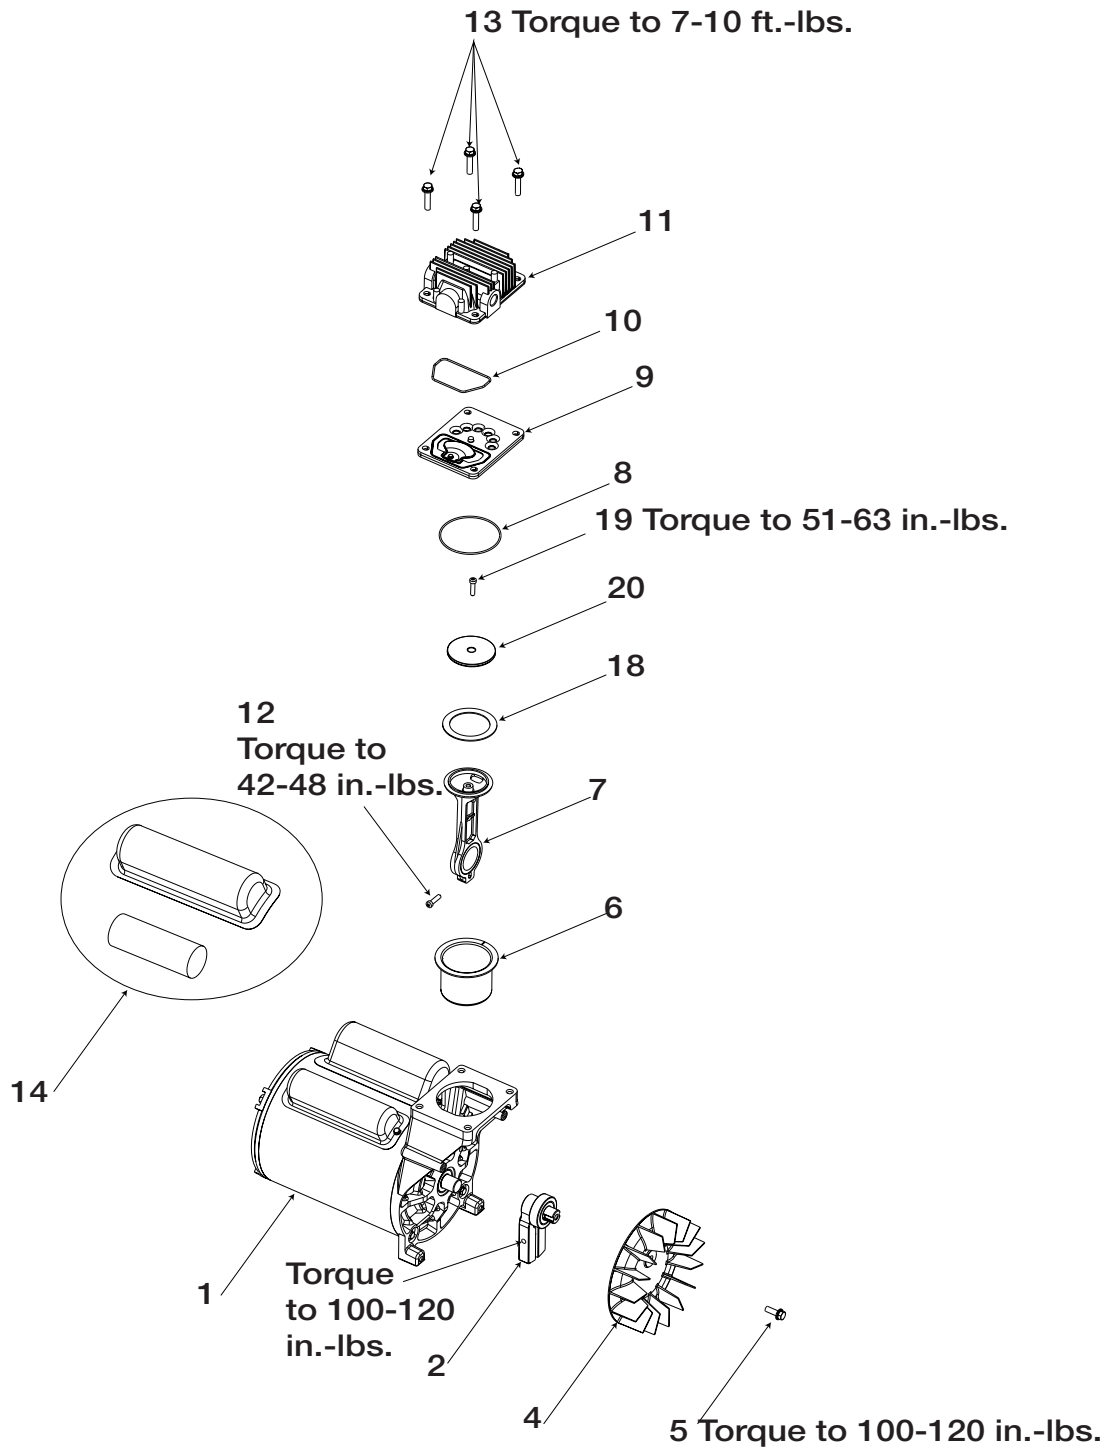

CPF23400S (cont'd)

Key No.	Part Number	Description
1	Z-D20695	Air Receiver Assembly
2	See Page 2	Pump Assembly
3	ACG-19	Isolators
4	ACG-18	Cup Saddle Mount
5	91895680	Screw 1/4 - 20 X .75
6	D20653	Mini Shroud
7	ACG-408	Fastener Assembly
8	AC-0261	Handle Grip
9	AC-0631	Check Valve
10	SSP-7813	Nut Sleeve Assembly 3/8"
11	SSP-7811	Nut Sleeve Assembly 1/4"
12	SSP-512	Bushing Facing 1/2 X 1/4
13	AC-0430	Drain Valve
14	SST-108	Rubber Bumper
15	SSG-3105	O-Ring
16	D20694	Outlet Tube
17	SSP-7821-1	Nut, Tubing 3/8"OD
18	AC-0253	Solberg Filter 3/8 NPT
19	SSP-517	Bushing Reducer
20	SSP-513	Nipple, 1/4 NPT X1.5
21	Z-AC-0809	Pressure Switch
22	TIA-4150	Safety Valve
23	SSP-6021	Bushing Reducer 1/8-1/4NP
24	GA-366	Gauge
25	AC-0281	Filter Element Replacement
26	SSW-7367	Strain Relief Bushing
27	SSP-549	Fitting, 1/4NPT Connect
30	D21105	Pressure Release Tube
31	D20979	Manifold Tube, 3/8 OD
32	AC-0539	Power Cord Assembly
33		See Individual Components
33-1	D20705	Console
33-2	Z-GA-372	Gauge-1/8 NPT
33-3	-----	Screw, #4-40 X.375
33-4	-----	Fitting, 1/8NPT
33-5	D20155	Ring, Regulator Nut
33-7	D20675	Quick Connect 1/4NPT
33-8	D23946	Manifold
33-9	SS-2071	Nipple 1/4-18 NPT X 1.5
33-10	D20763	Regulator
33-11	-----	Fitting, 1/8NPT
33-12	AC-0681	Manifold Tube 1/4 OD
33-13	SSP-6429	Brass Elbow with Compression Nut
33-14	SSP-9013	Tube Insert

Not Illustrated

- LA-3108 Label, Hot Surface
- LA-3181 Label, English/Spanish Warning
- LA-3109 Label, Drain Tank Warning
- LA-3115 Label, Pressure Switch Warning

CPF23400S (cont'd)